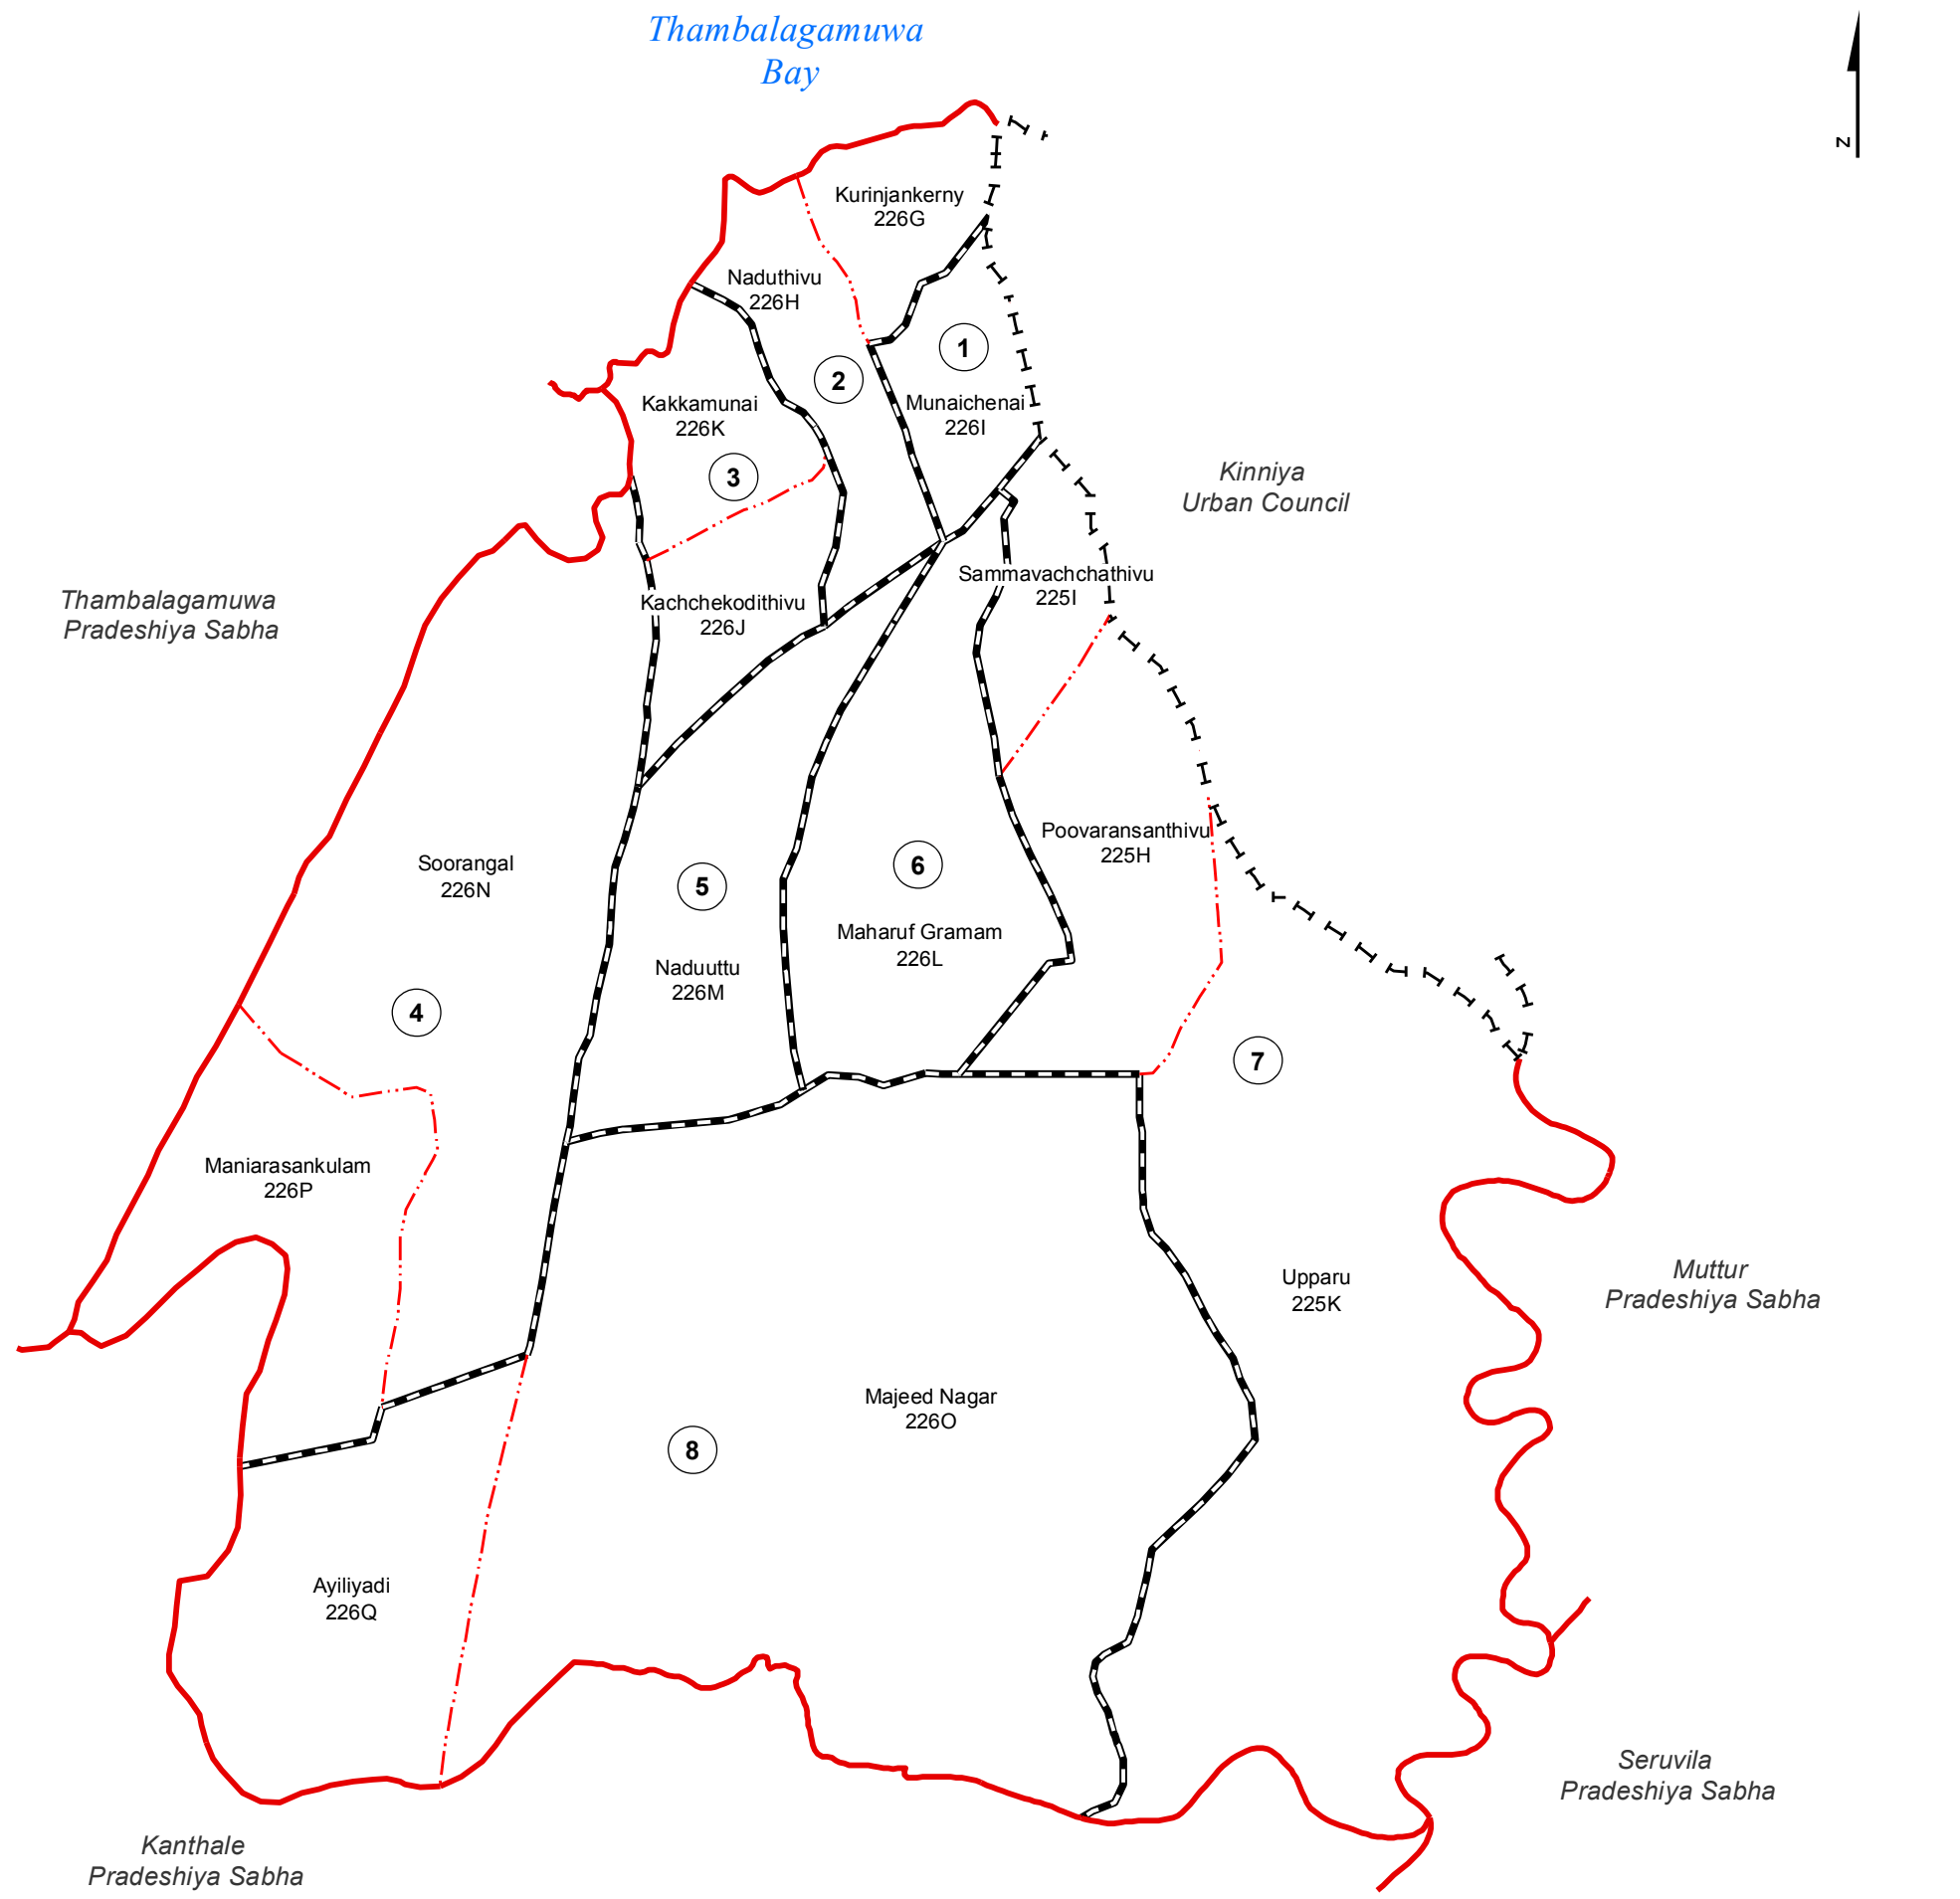

Ward Map of Kinniya Pradeshiya Sabha - Trincomalee District

Ref. No : NDC / 17 / 13

Kinniya Pradeshiya Sabha

Kinniya Pradeshiya Sabha

WARD No	WARD Name
1	Munaichenai
2	Kurinjankerny
3	Kakkamunai
4	Soorangal
5	Naduuttu
6	Maharuf Gramam
7	Poovaransanthivu
8	Ayiliyadi

Legend

- + - - - + Province Boundary
- . + . . + District Boundary
- . . . - DS Boundary
- - - - GN Boundary
- - - - - Polling Division Boundary
- PS Boundary
- - - - MC / UC Boundary
- - - - Ward Boundary
- ▨ Multi Member Ward

Prepared by Survey Department of Sri Lanka

Data Source:
National Delimitation Committee for Local Authorities - 2013
Ministry of Local Government and Provincial Councils

Scale - 1:70,000

360000

240000