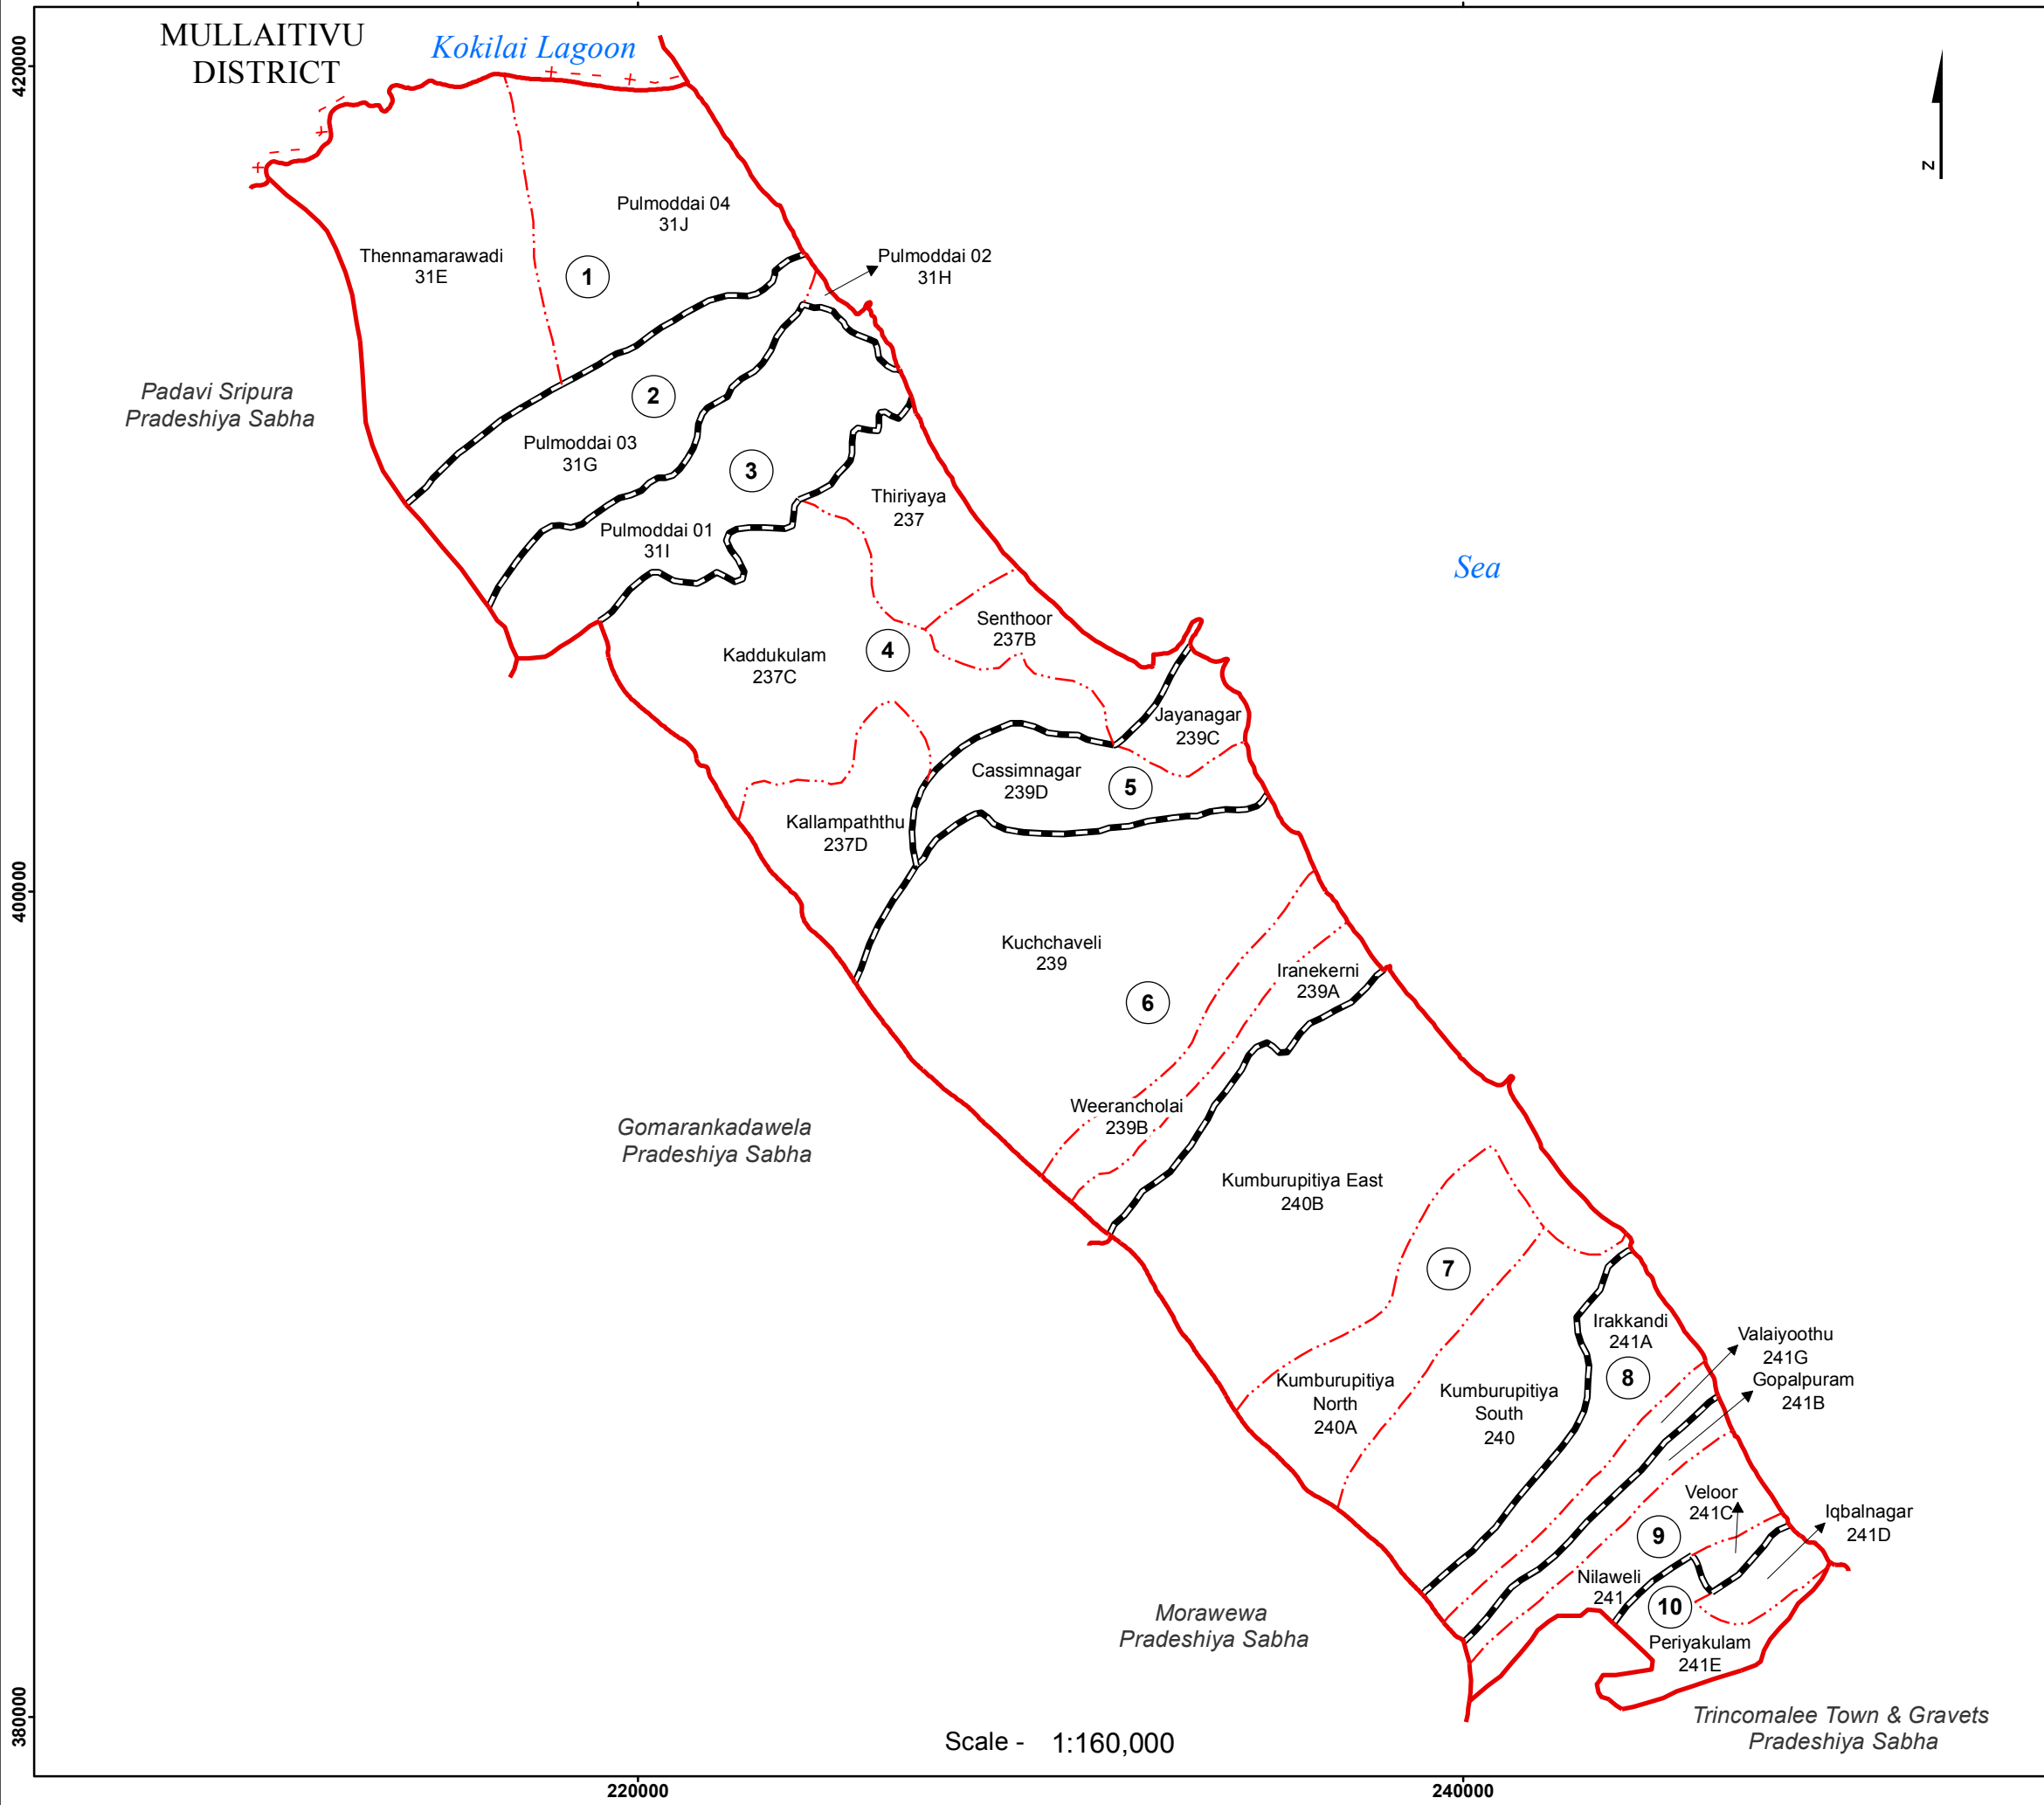

# Ward Map of Kuchchaveli Pradeshiya Sabha - Trincomalee District

Ref. No : NDC / 17 / 10

**Kuchchaveli Pradeshiya Sabha**

WARD No	WARD Name
1	Thennamarawadi
2	Pulmoddai
3	Arafathnagar
4	Thiriyaya
5	Jayanagar
6	Kuchchaveli
7	Kumburupitiya
8	Irakkandi
9	Nilaweli
10	Iqbalnagar

**Legend**

- + - + - + Province Boundary
- - · - · - District Boundary
- · - · - DS Boundary
- · - · - GN Boundary
- — — — Polling Division Boundary
- — — — PS Boundary
- — — — MC / UC Boundary
- — — — Ward Boundary
- ▨▨▨▨ Multi Member Ward

Prepared by Survey Department of Sri Lanka

Data Source:  
National Delimitation Committee for Local Authorities - 2013 / 2016  
Ministry of Local Government and Provincial Councils

Scale - 1:160,000

380000

220000

240000