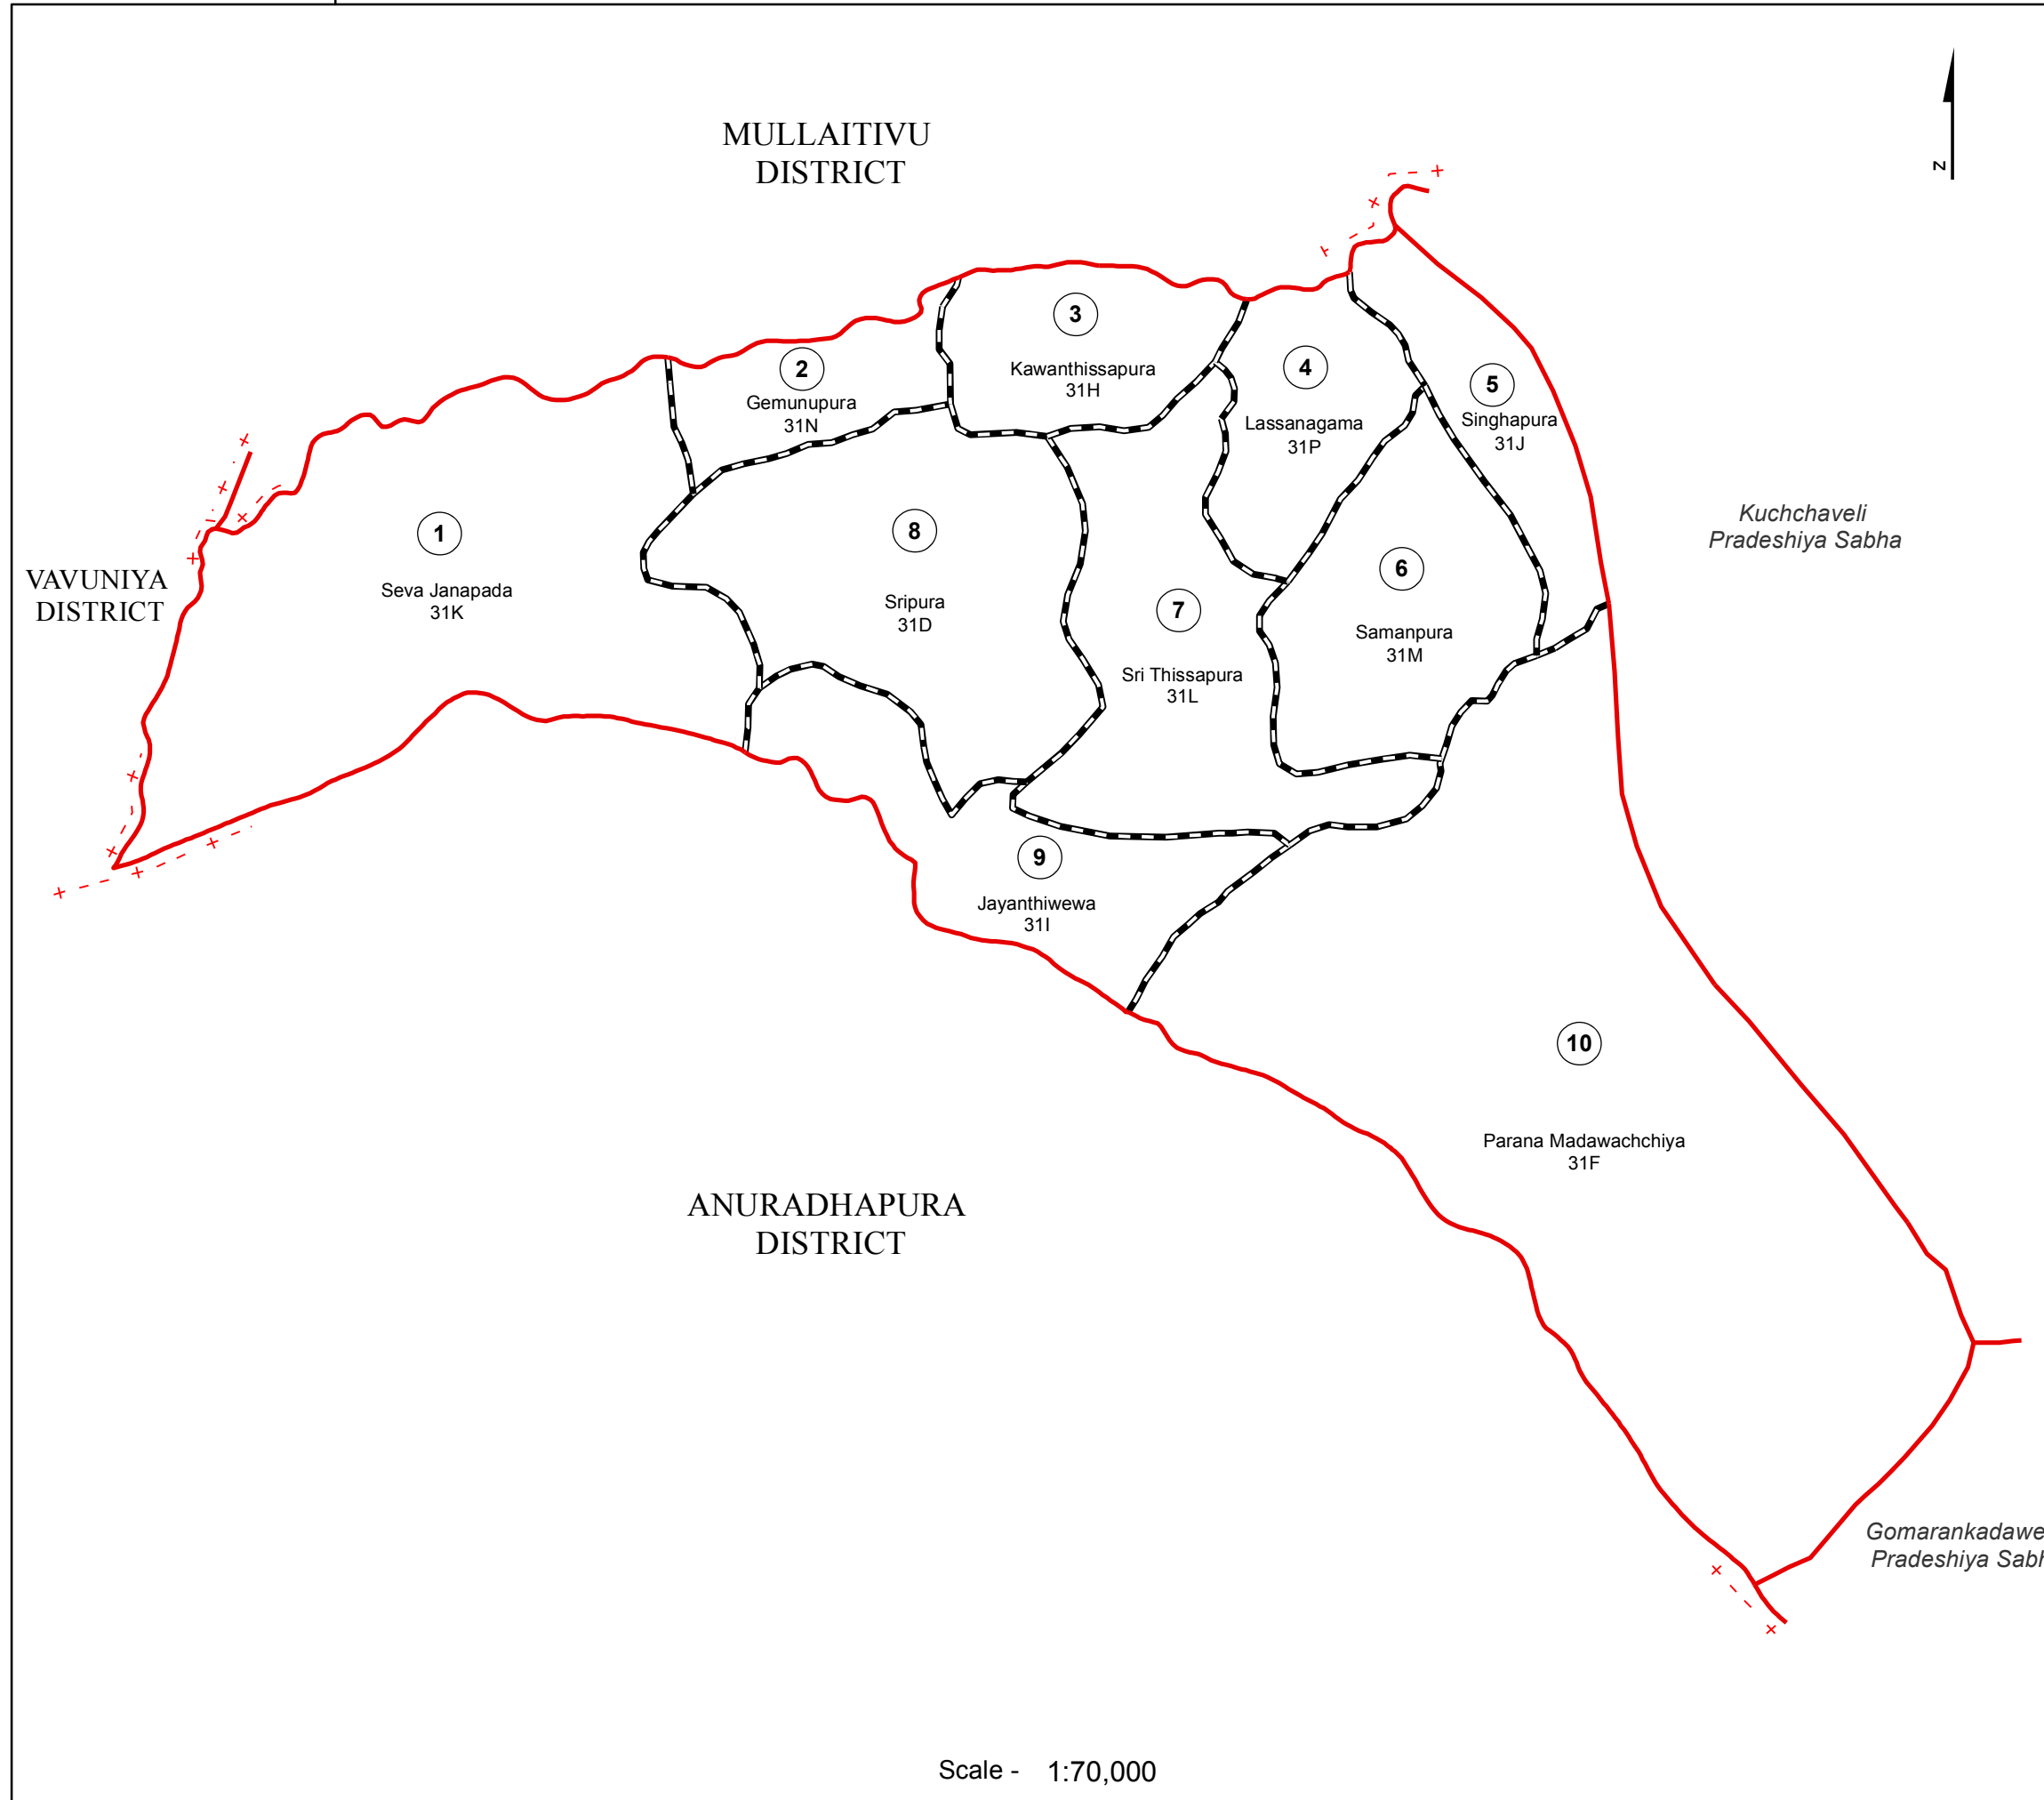

# Ward Map of Padavi Sripura Pradeshiya Sabha - Trincomalee District

Ref. No : NDC / 17 / 08

## Padavi Sripura Pradeshiya Sabha

WARD No	WARD Name
1	Seva Janapada
2	Gemunupura
3	Kwanthissapura
4	Lissanagama
5	Singhapura
6	Samanpura
7	Sri Thissapura
8	Sripura
9	Jayanthiwewa
10	Parana Madawachchiya

### Legend

- + - - - + Province Boundary
- + · · + District Boundary
- · · · - DS Boundary
- · · · - GN Boundary
- · · · - Polling Division Boundary
- PS Boundary
- — — MC / UC Boundary
- — — Ward Boundary
- ▨ Multi Member Ward

  
 Prepared by Survey Department of Sri Lanka  
 Data Source:  
 National Delimitation Committee for Local Authorities - 2013  
 Ministry of Local Government and Provincial Councils

Scale - 1:70,000

200000