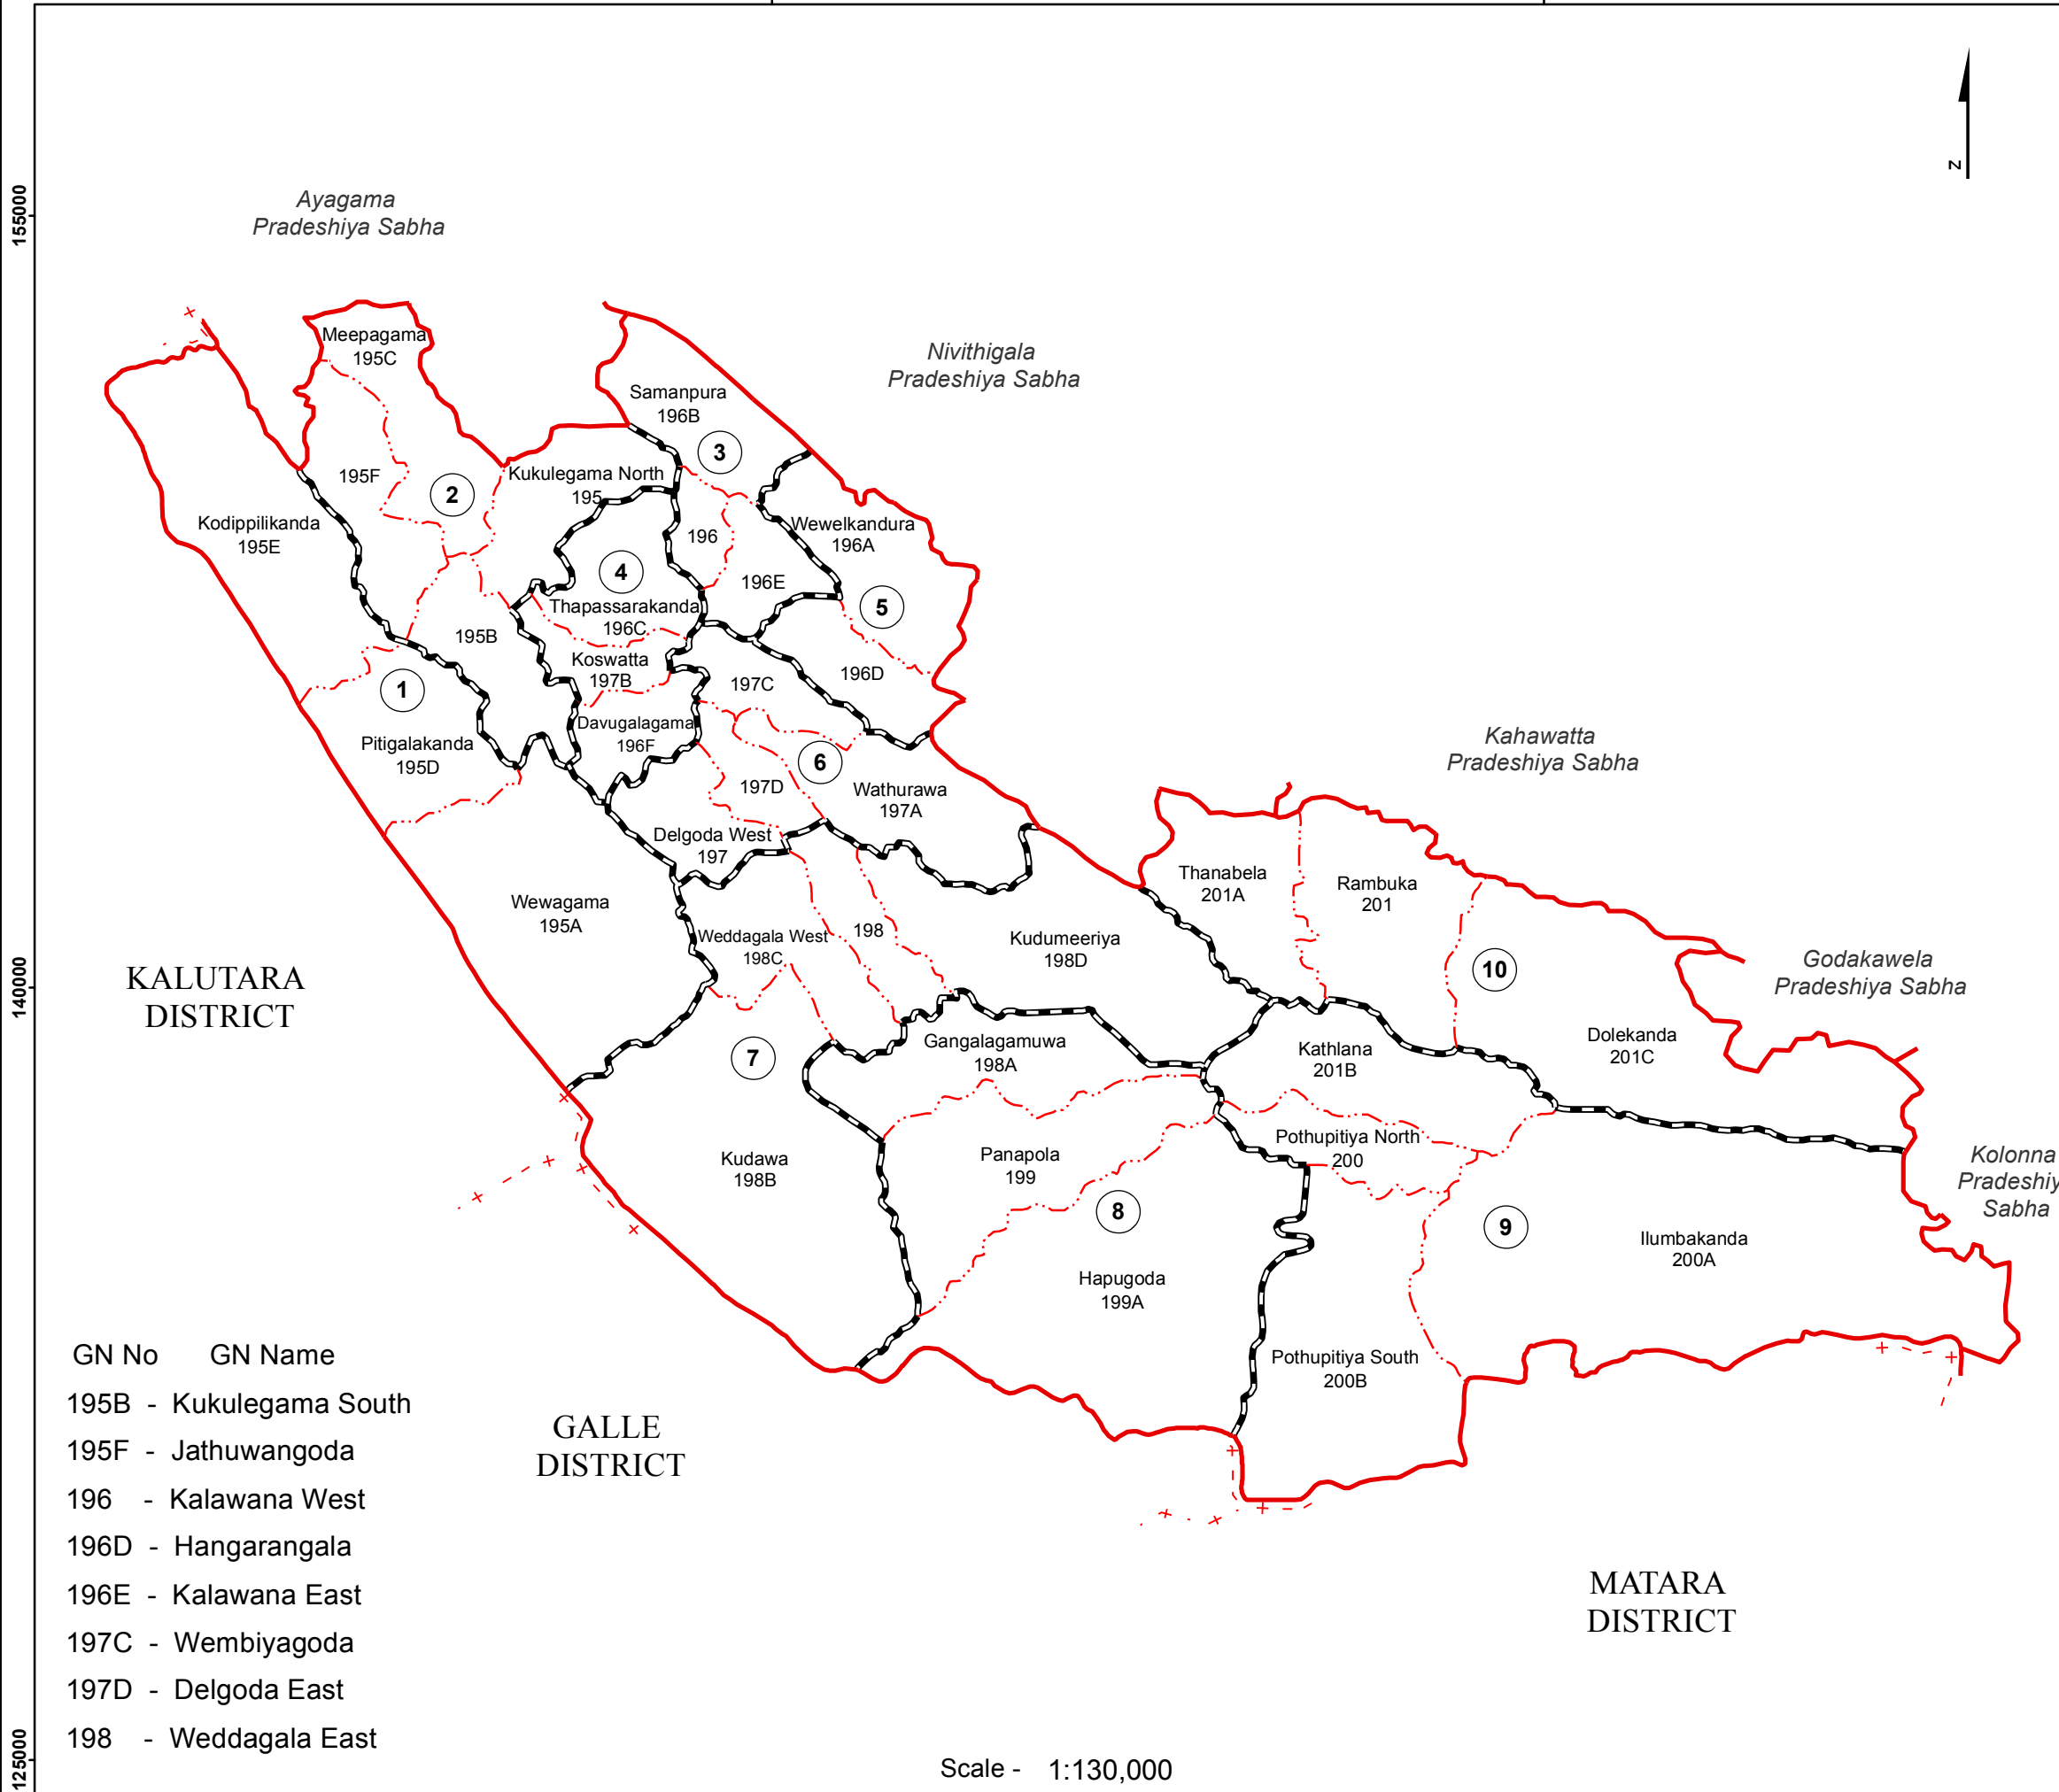

# Ward Map of Kalawana Pradeshiya Sabha - Ratnapura District

Ref. No : NDC / 24 / 15

Kalawana Pradeshiya Sabha

## Kalawana Pradeshiya Sabha

Ward No	Ward Name
1	Wewagama
2	Jathuwangoda
3	Kalawana
4	Thapassarakanda
5	Hangarangala
6	Delgoda
7	Weddagala
8	Panapola
9	Pothupitiya
10	Rambuka

**Legend**

- + - - - + Province Boundary
- . + . . + District Boundary
- . . . - DS Boundary
- . . . - GN Boundary
- - - - - Polling Division Boundary
- PS Boundary
- - - - - MC / UC Boundary
- Ward Boundary
- ▨ Multi Member Ward

Prepared by Survey Department of Sri Lanka

Data Source:  
National Delimitation Committee for Local Authorities - 2013  
Ministry of Local Government and Provincial Councils

Scale - 1:130,000