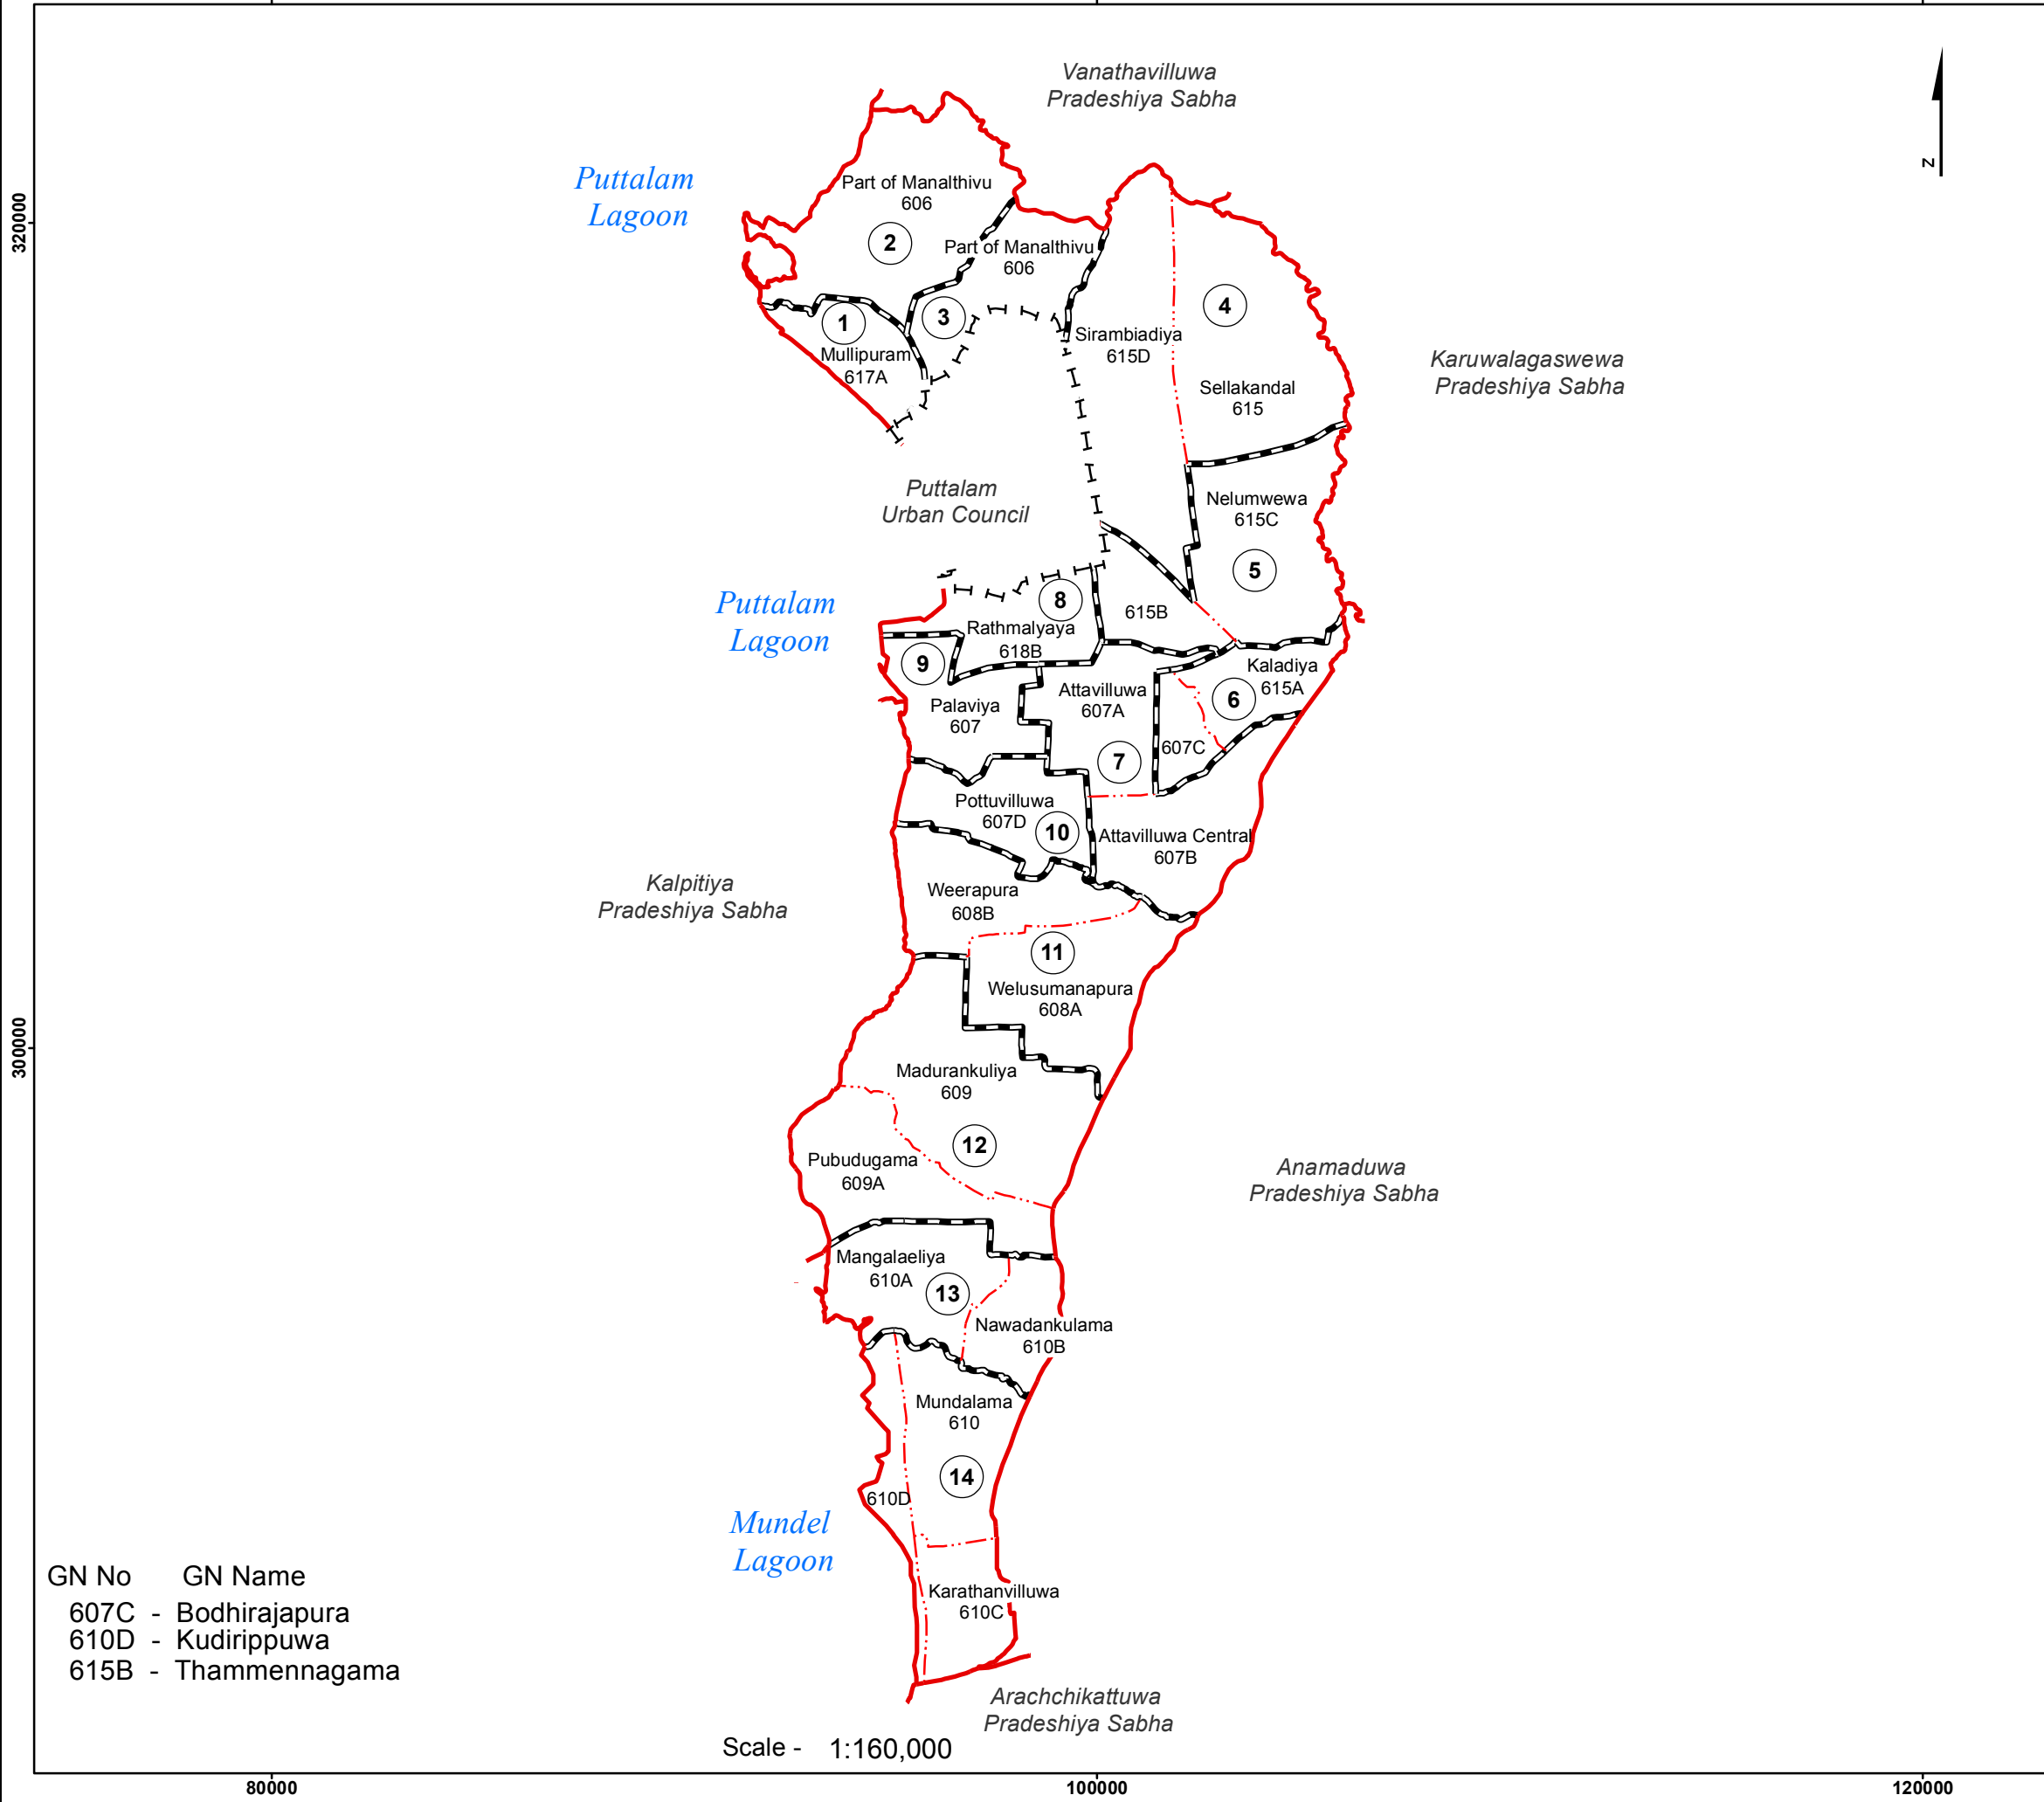

Ward Map of Puttalam Pradeshiya Sabha - Puttalam District

Ref. No : NDC / 19 / 04

Puttalam Pradeshiya Sabha	
WARD No	WARD Name
1	Mullipuram
2	Manalthivu
3	Veppamadu
4	Sirambiadiya
5	Nelumwewa
6	Kaladiya
7	Attavilluwa
8	Rathmalyaya
9	Palaviya
10	Pottuvilluwa
11	Weerapura
12	Madurankuliya
13	Mangalaeliya
14	Mundalama

Legend

- + - - + Province Boundary
- . + . - District Boundary
- . . . - DS Boundary
- . - . - GN Boundary
- - - - - Polling Division Boundary
- PS Boundary
- - - - - MC / UC Boundary
- Ward Boundary
- ▨ Multi Member Ward

Prepared by Survey Department of Sri Lanka
 Data Source:
 National Delimitation Committee for Local Authorities - 2013 / 2016
 Ministry of Local Government and Provincial Councils

GN No GN Name
 607C - Bodhirajapura
 610D - Kudirippuwa
 615B - Thammennagama

Scale - 1:160,000

80000 100000 120000