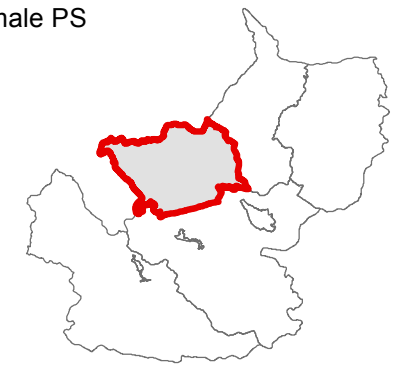

Ward No	GN No	GN Name
14	474	Ramboda
	474 L	Wedamulla
15	474 C	Palagolla
	474 I	Labukele
16	468 E	PudaluOya North
	469 A	Egodawela
	469C	Medakanda
17	468 A	Kadadorapitiya
	468 C	PundaluOya South
	468 G	Kosgahapathana
	468 J	SheenGama
18	468	Madakumbura
	468 B	Dunukedeniya
	468 D	Bogawela
	468 F	Karagahayathenna
19	468H	Halpola
	466	Methagama
	465 G	Weerasekarapura
	466 A	Maldeniya
20	466 B	Katarandena
	462 B	Godamadiththa
	465 B	Rojesangama North
21	465 D	Rojesangama South
	460 H	Unugaloya
	460 I	Thelissagala
	461 C	Halgolla
22	462 C	Katugolla
	460 G	Ketambulawa
23	465 H	Dombagasthalawa
	460 B	Kolapathana
24	460 M	Queensberry
	467	Rawanagoda East
	467 A	Wijayabahukanda
	467 B	Beramana
	467 C	Beramana South
	467 D	Beramana North
25	467 E	Rawanagoda West
	467 F	Udagama
	467 G	Weerapura
26	468 K	Medakumbura North
27	468 M	Seen
28	468 N	Dunsinance
	468 I	Kikiliyamana
	474 B	Kuda Oya
	474 H	SamanEliya

Kothmale PS

Kothmale Pradeshiya Sabha

Ward No	Ward Name
1	Rajaela
2	Helboda
3	Frotoft
4	Sangilipalama
5	Helsirigama
6	Maswela
7	Kadadora
8	Mallanda
9	Ruwanpura
10	Hapugasthalawa
11	Harangala
12	Kalapitiya
13	Niyangandora
14	Ramboda
15	Labookelle
16	Pudaluoya
17	Kadadorapitiya
18	Madakumbura
19	Maldeniya
20	Godamadiththa
21	Nawa Tispane
22	Ketambulawa
23	Queensberry
24	Rawanagoda
25	Medakumbura
26	Seen
27	Dunsinance
28	Kudaoya

Legend

	Province Boundary
	District Boundary
	DS Boundary
	GN Boundary
	Polling Division Boundary
	PS Boundary
	MC / UC Boundary
	Ward Boundary
	Multi Member Ward

Prepared by Survey Department of Sri Lanka

Data Source:
National Delimitation Committee for Local Authorities - 2013 / 2016
Ministry of Local Government and Provincial Councils

200000

175000

190000