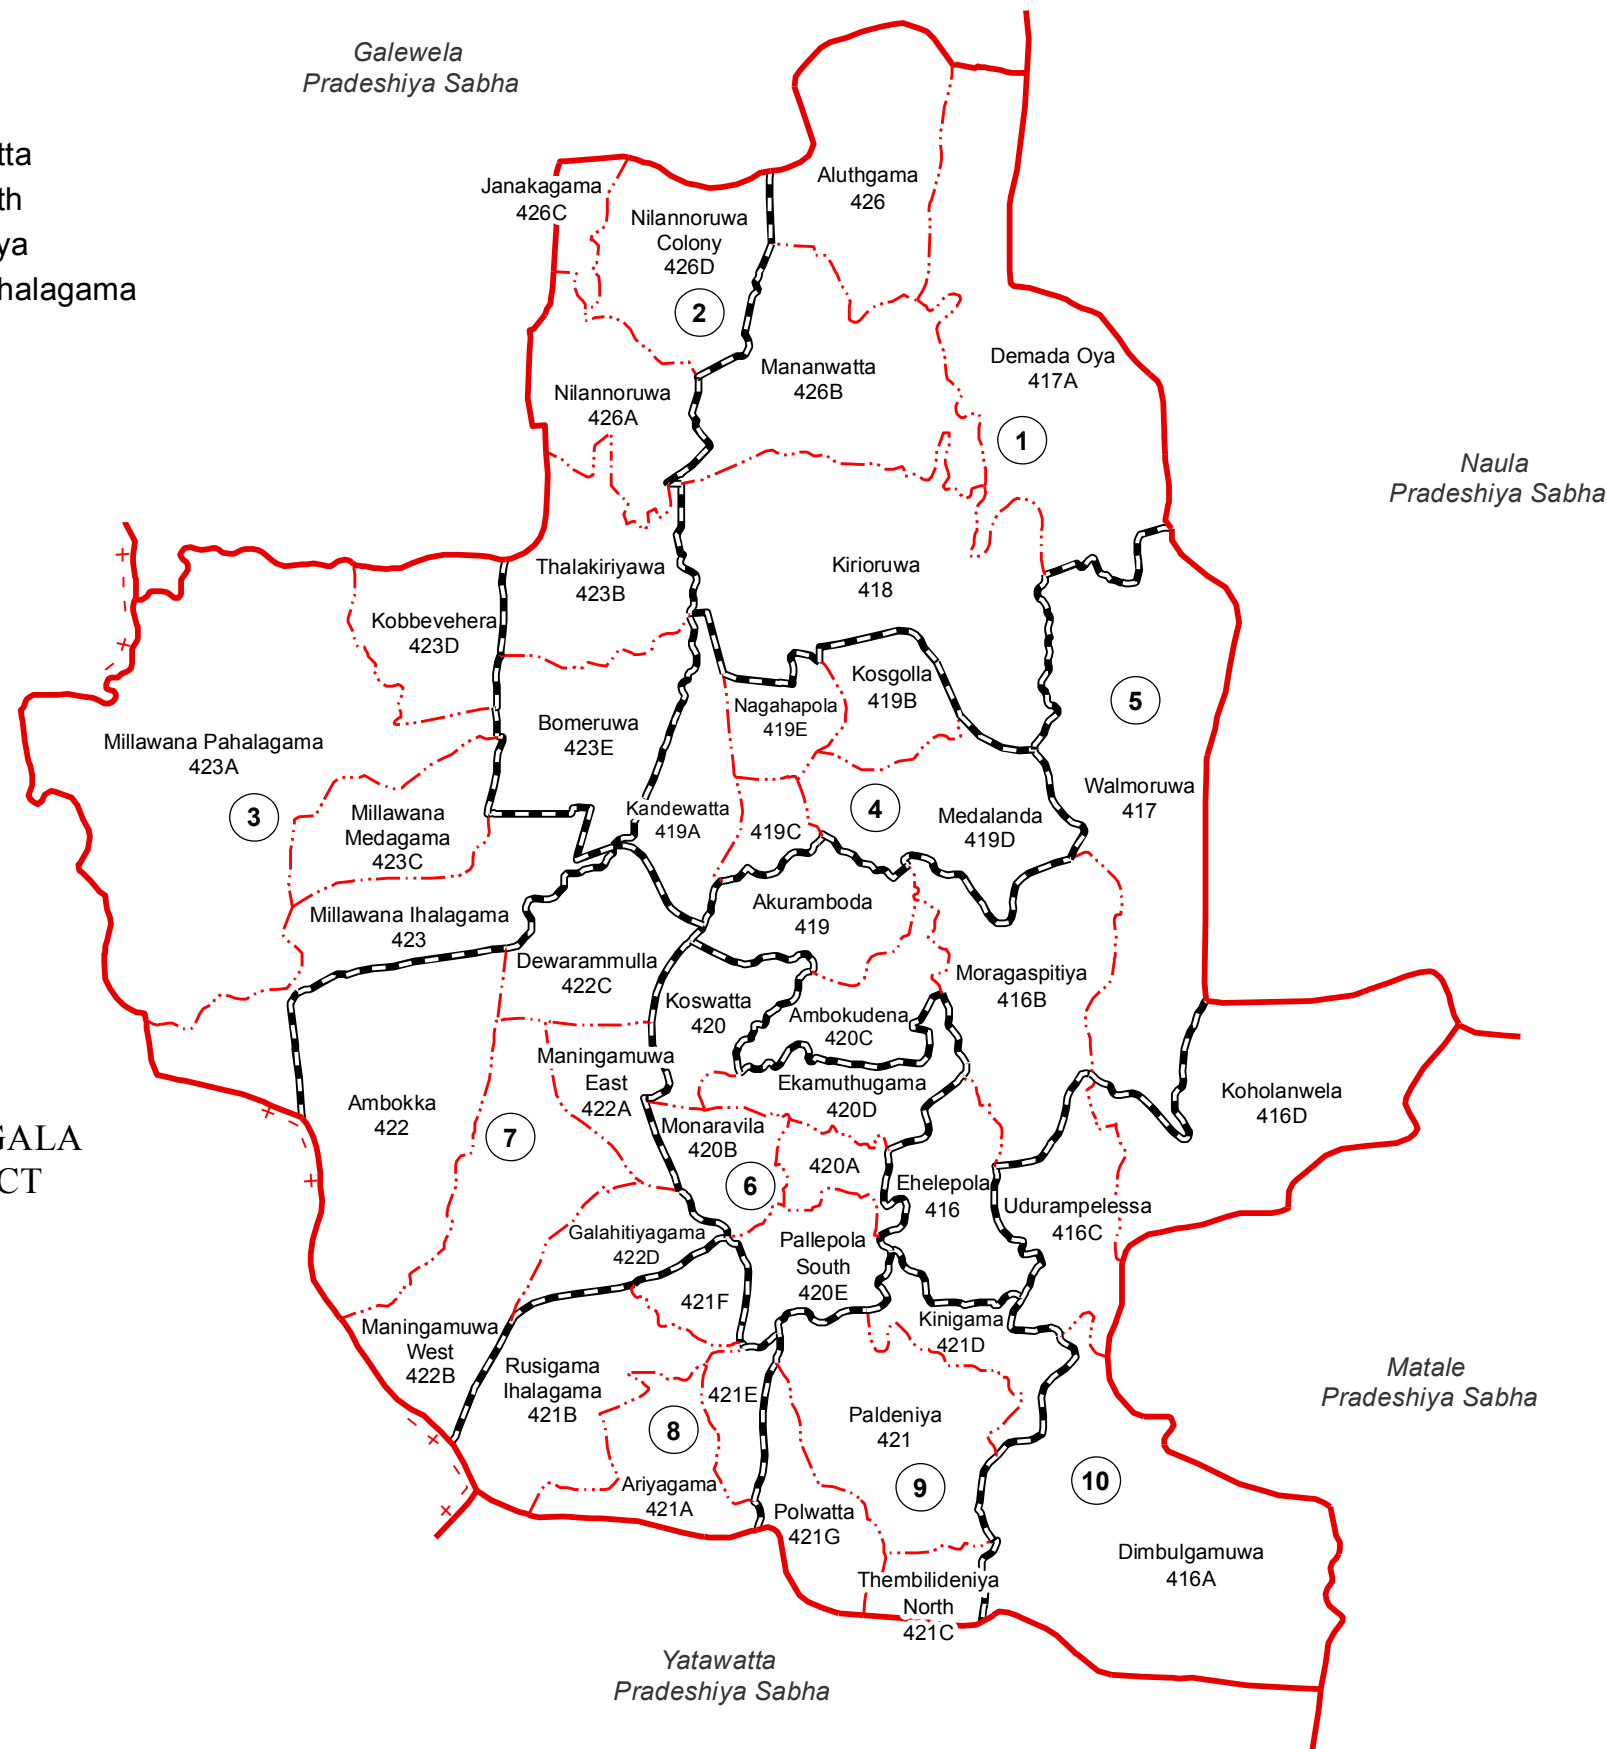

Legend

- + - - - + Province Boundary
- . + District Boundary
- DS Boundary
- GN Boundary
- - - - • Polling Division Boundary
- — — — PS Boundary
- — — — MC / UC Boundary
- — — — Ward Boundary
- ▨ Multi Member Ward

Scale - 1:60,000

180000