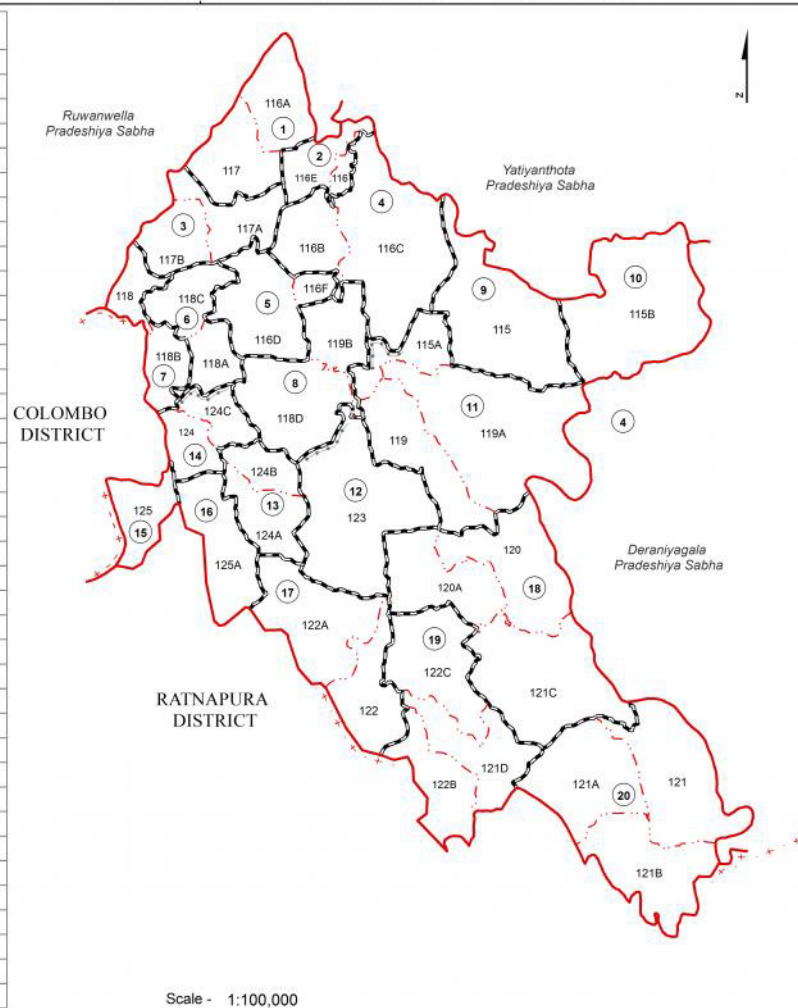

Ward Map of Dehiowita Pradeshiya Sabha - Kegalle District

Ref. No : NDC / 25 / 12

Ward No	GN No	GN Name
1	116A	Kurupetta
	117	Daigala
2	116	Magamma
	116E	Eluwana
3	117A	Kelegama
	117B	Napawala
4	116B	Atalugama
	116C	Kanangama
5	116D	Debegama
	116F	Atulugamwela
6	118A	Ihala Thaldoowa
	118C	Uduvula
7	118	Epalapitiya
	118B	Pahala Thaldoowa
8	118D	Thimbiripola
	119B	Dehiowita
9	115	Walpola
10	115B	Boralankada
	115A	Kahanavita
11	119	Algoda
	119A	Dikella
12	123	Batangala
	124A	Bomaluluwa
13	124B	Viharakanda
	124	Maniyangama
14	124C	Galabalana Kanda
	125	Madola
16	125A	Welangalla
	122	Panawala
17	122A	Rangegama
	120	Hinguralakanda East
18	120A	Hinguralakanda West
	121C	Godagampala
19	121D	Ambalampitiya
	122B	Madagammana
20	122C	Pukunuwala
	121	Imbulpitiya
20	121A	Pannila
	121B	Elavulla

Dehiowita PS

Dehiowita Pradeshiya Sabha

WARD No	WARD Name
1	Kurupetta
2	Magamma
3	Kelegama
4	Kanangama
5	Atulugamwela
6	Ihala Thaldoowa
7	Pahala Thaldoowa
8	Dehiowita
9	Walpola
10	Boralankada
11	Dikella
12	Batangala
13	Bomaluluwa
14	Maniyangama
15	Madola
16	Welangalla
17	Panawala
18	Hinguranketha
19	Ambalampitiya
20	Imbulpitiya

Legend

- + + + + Province Boundary
- - - - District Boundary
- . - . DS Boundary
- - - - GN Boundary
- . - . Polling Division Boundary
- - - - PS Boundary
- - - - MC / UC Boundary
- Ward Boundary
- Multi Member Ward

Prepared by Survey Department of Sri Lanka

Data Source: National Delimitation Committee for Local Authorities - 2013
Ministry of Local Government and Provincial Councils

260000

160000

140000