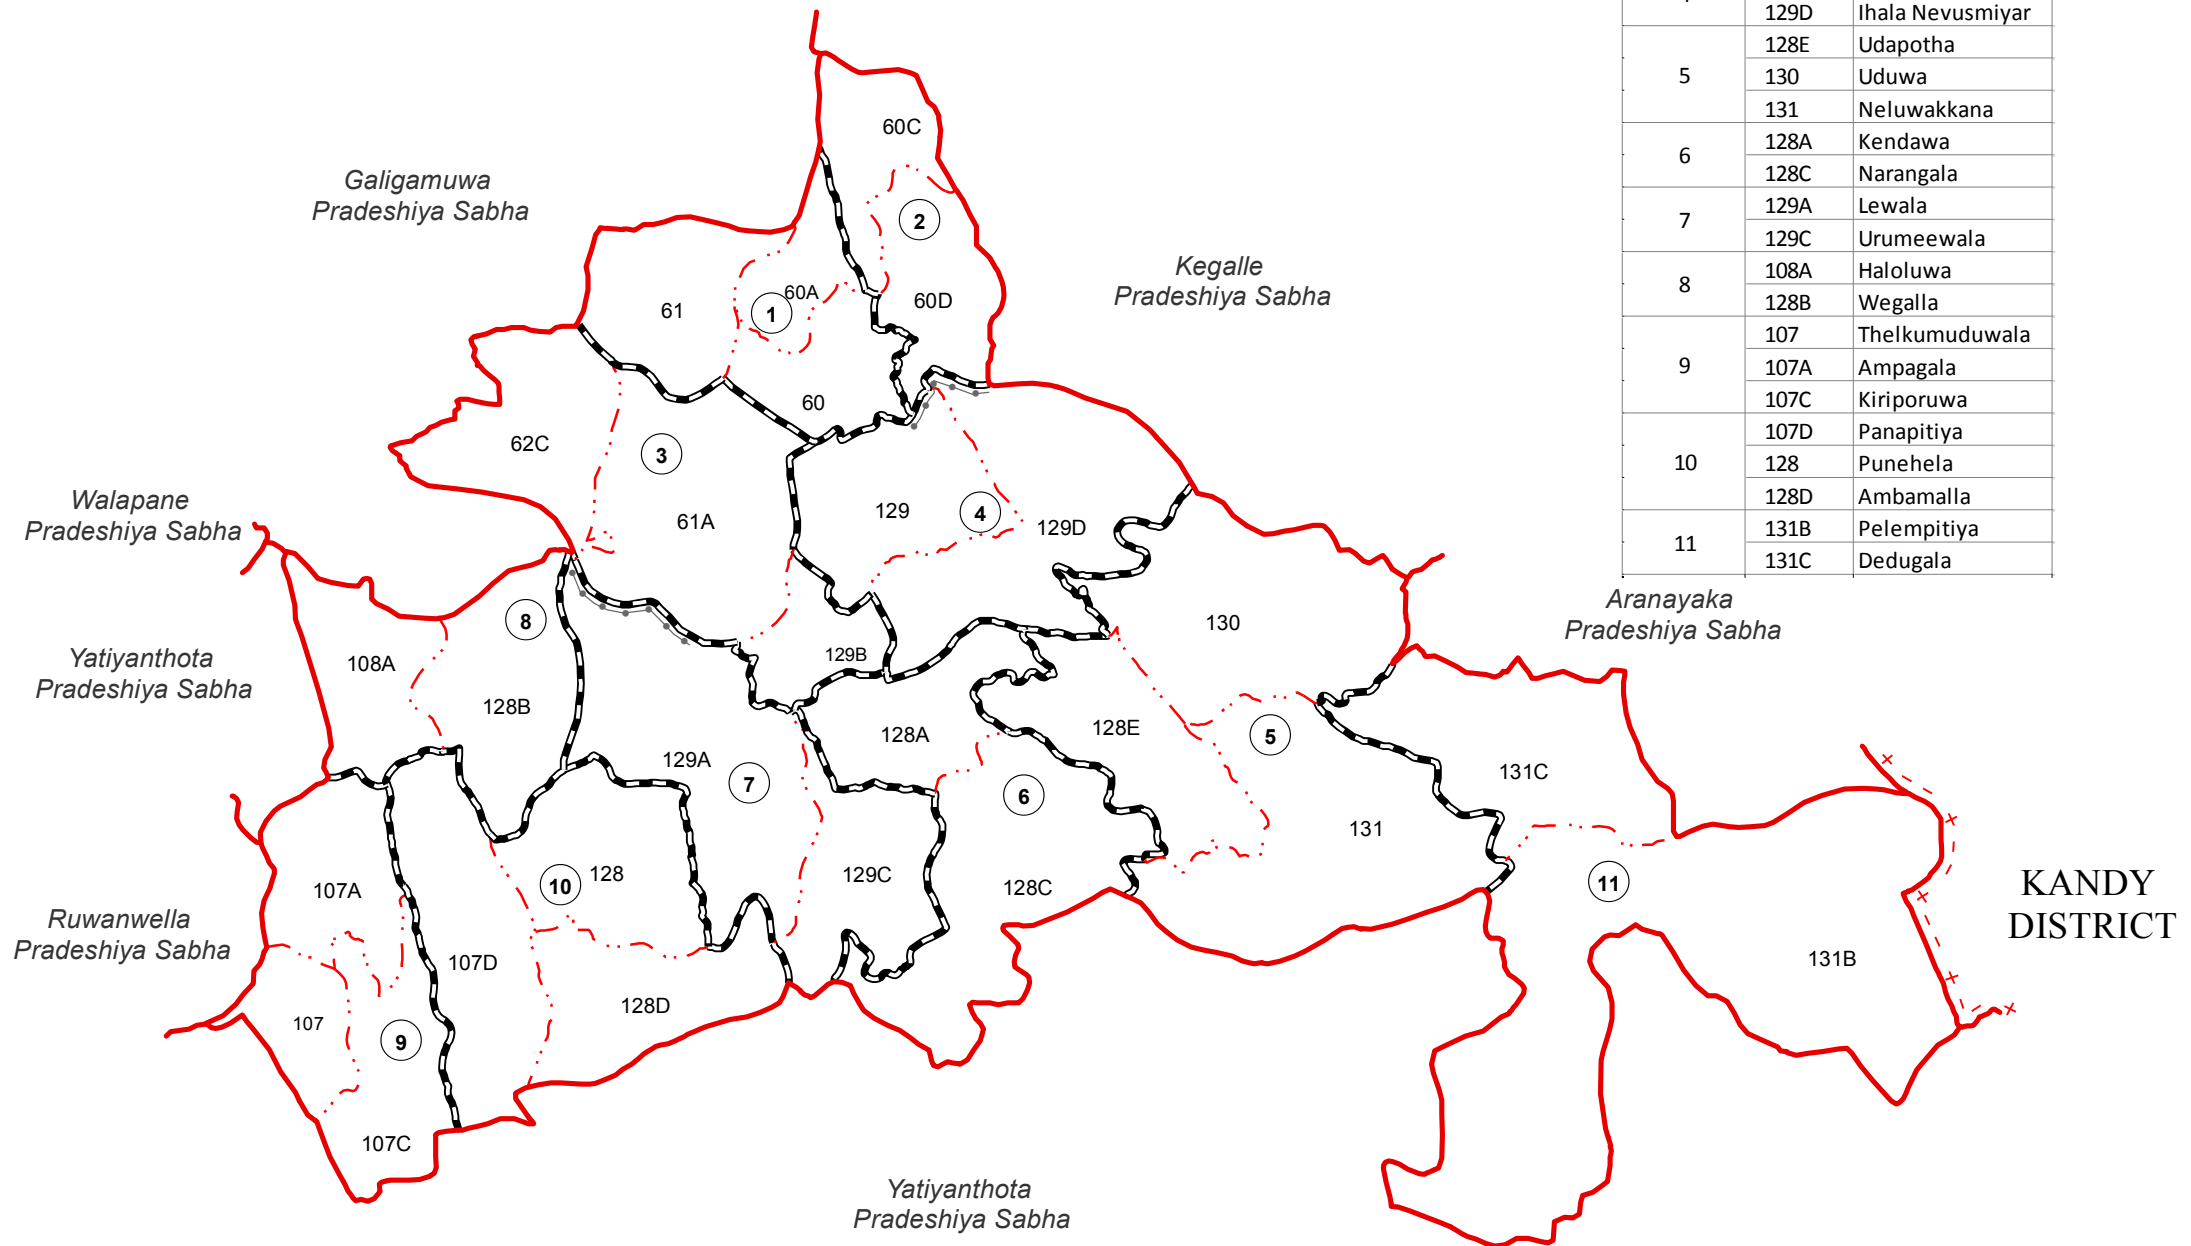

Ward Map of Bulathkohupitiya Pradeshiya Sabha - Kegalle District

Ref. No : NDC / 25 / 09

Ward No	GN No	GN Name
1	60	Kabagamuwa
	60A	Higgoda
	61	Getiyamulla
2	60C	Kanangamuwa
	60D	Puspane
3	61A	Alawathura
	62C	Ambuwakka
	129B	Bulathkohupitiya
4	129	Rangalla
	129D	Ihala Nevusmiyar
5	128E	Udapotha
	130	Uduwa
	131	Neluwakkana
6	128A	Kendawa
	128C	Narangala
7	129A	Lewala
	129C	Urumeewala
8	108A	Haloluwa
	128B	Wegalla
9	107	Thelkumuduwala
	107A	Ampagala
	107C	Kiriporuwa
10	107D	Panapitiya
	128	Punehela
	128D	Ambamalla
11	131B	Pelempitiya
	131C	Dedugala

Bulathkohupitiya Pradeshiya Sabha	
WARD No	WARD Name
1	Kabagamuwa
2	Puspane
3	Bulathkohupitiya
4	Ihala Nevusmiyar
5	Uduwa
6	Kendawa
7	Lewala
8	Wegalla
9	Ampagala
10	Panapitiya
11	Dedugala

Legend

- + - - + Province Boundary
- District Boundary
- - - - - DS Boundary
- GN Boundary
- - - - - Polling Division Boundary
- PS Boundary
- - - - - MC / UC Boundary
- Ward Boundary
- Multi Member Ward

Prepared by Survey Department of Sri Lanka

Data Source:
National Delimitation Committee for Local Authorities - 2013
Ministry of Local Government and Provincial Councils

Scale - 1:90,000

220000

200000