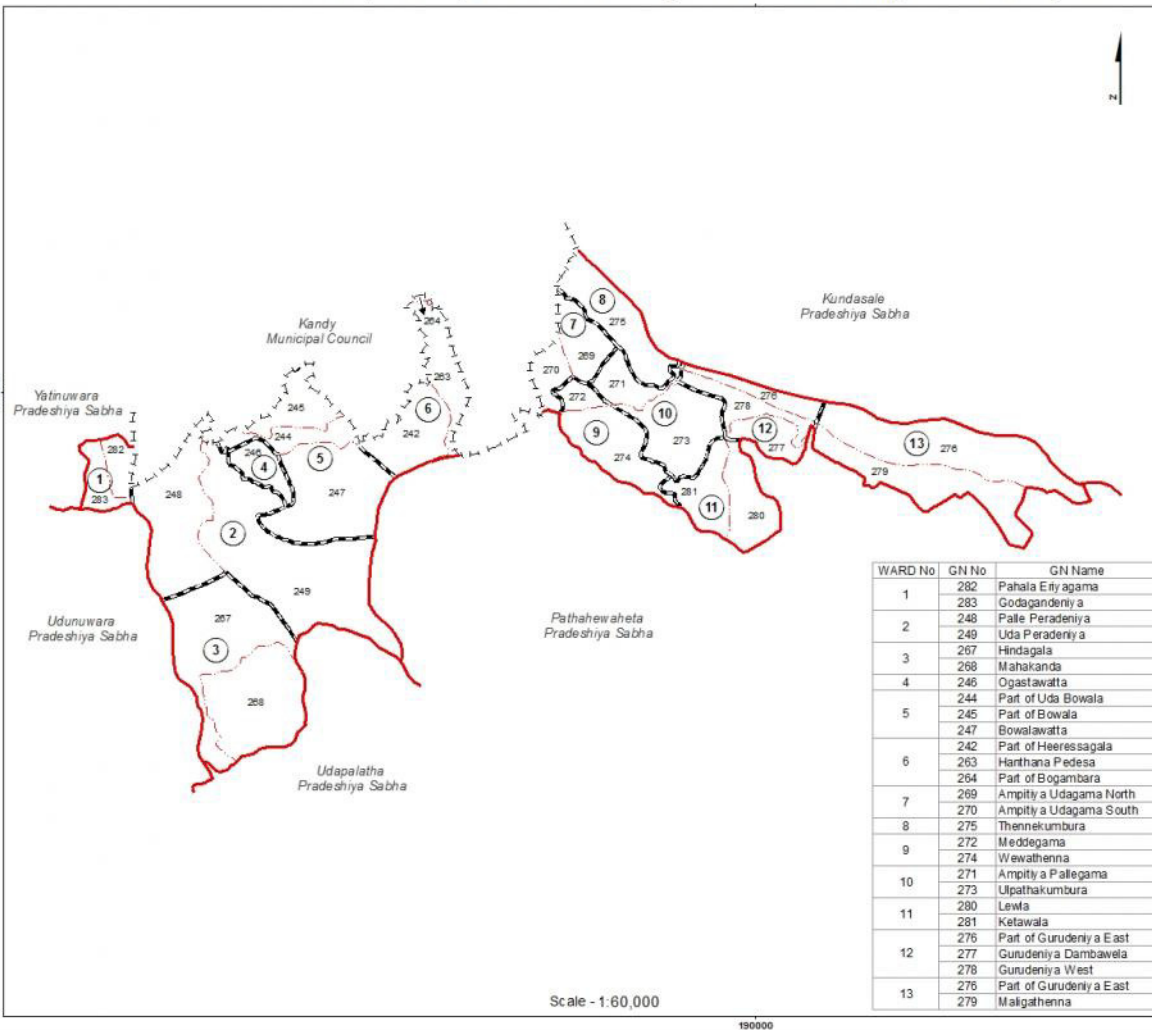

Ward Map of Kandy Four Gravets & Gangawata Korale Pradeshiya Sabha - Kandy District

Ref. No : NDC / 04 / 17

Kandy Four Gravets & Gangawata Korale PS

**Kandy Four Gravets & Gangawata Korale Pradeshiya Sabha**

WARD No	WARD Name
1	Godagadeniya
2	Peradeniya
3	Mahakanda
4	Ogastawatta
5	Bowala
6	Hanthana
7	Ampitiya Udagama
8	Thennekumbura
9	Wewathenna
10	Ulpathakumbura
11	Ketawala Lewula
12	Gurudeniya East
13	Maligatenna

**Legend**

- +---+ Province Boundary
- .-.-.- District Boundary
- .-.-.- DS Boundary
- .-.-.- GN Boundary
- .-.-.- Polling Division Boundary
- ==== PS Boundary
- ==== MC / UC Boundary
- ==== Ward Boundary
- ==== Multi Member Ward

Prepared by Survey Department of Sri Lanka  
 Data Source: National Delimitation Committee for Local Authorities - 2013/2016  
 Ministry of Local Government and Provincial Councils

Scale - 1:60,000

190000