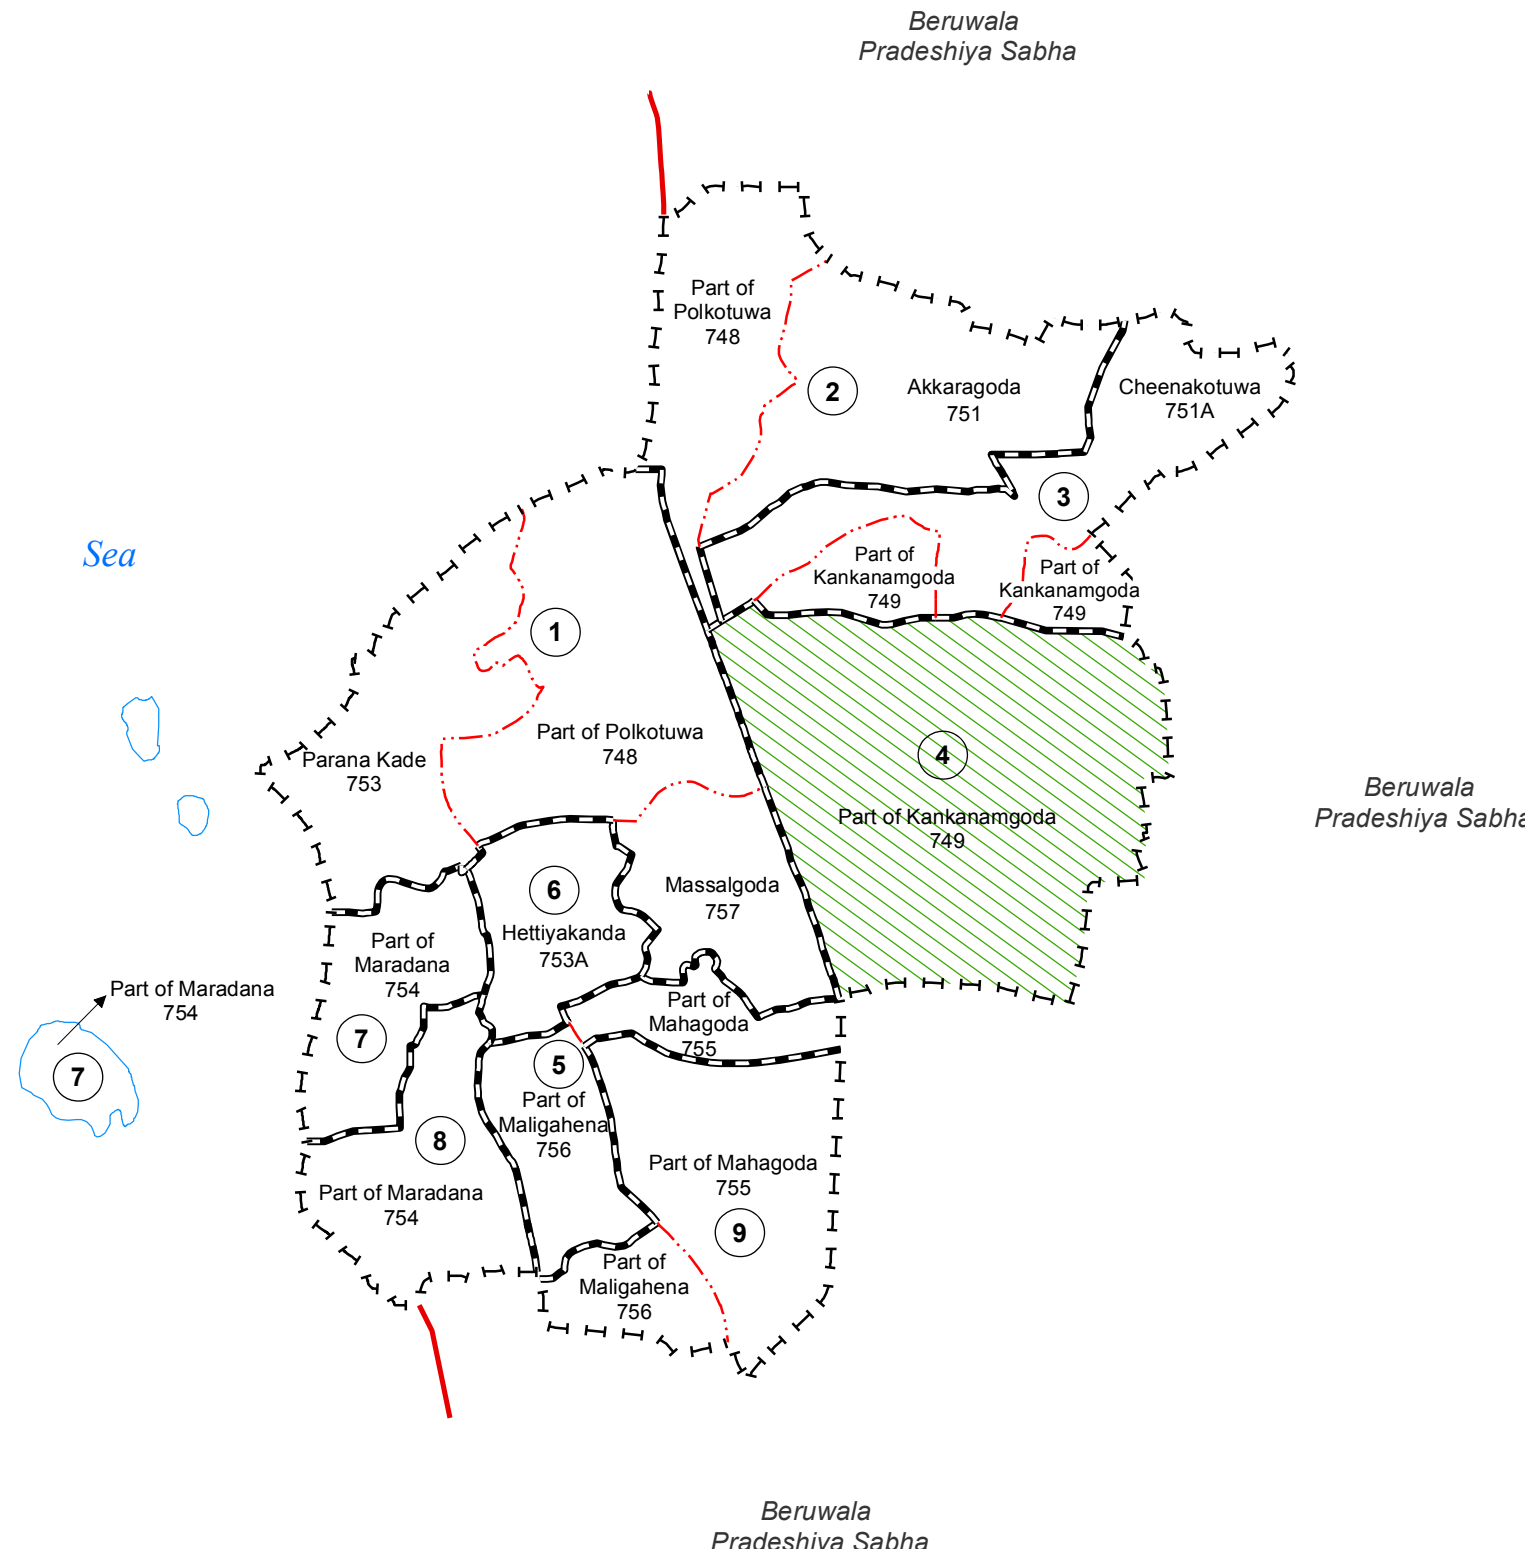

Ward Map of Beruwala Urban Council - Kalutara District

Ref. No : NDC / 03 / 04

Beruwala Urban Council	
WARD No	WARD Name
1	Polkotuwa
2	Akkaragoda
3	Cheenakotuwa
4	Kankanamgoda
5	Maligahena
6	Hettiyakanda
7	Maradana
8	Gorakaduwa
9	Mahagoda

Legend

- + - - - + Province Boundary
- . + . . . District Boundary
- DS Boundary
- GN Boundary
- - - - - Polling Division Boundary
- PS Boundary
- - - - - MC / UC Boundary
- Ward Boundary
- ▨▨▨▨ Multi Member Ward

Prepared by Survey Department of Sri Lanka

Data Source:
National Delimitation Committee for Local Authorities - 2013
Ministry of Local Government and Provincial Councils

Scale - 1:20,000

140000