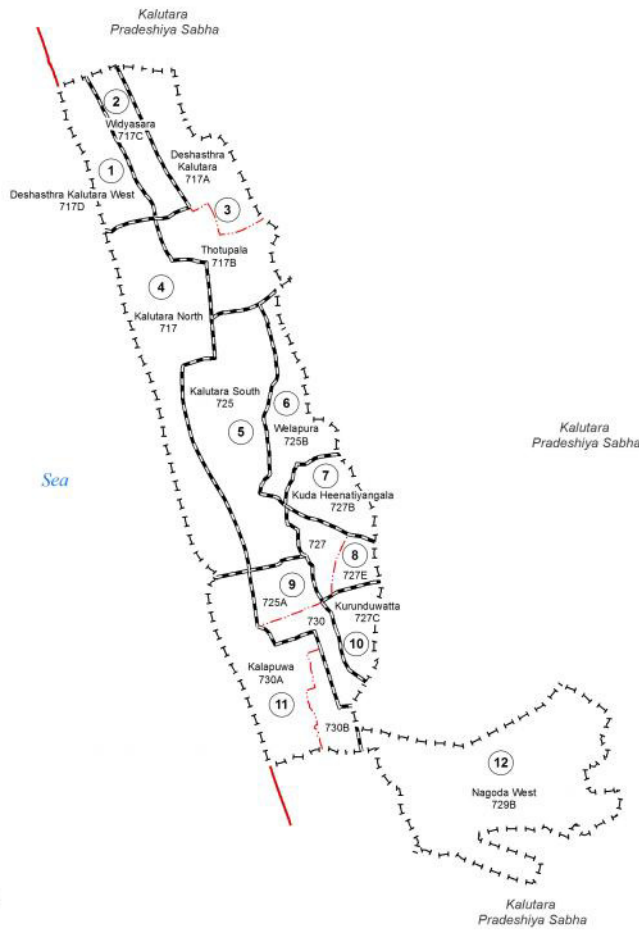

Ward Map of Kalutara Urban Council - Kalutara District

Ref. No : NDC / 03 / 03

Kalutara Urban Council	
WARD No	WARD Name
1	Deshashthra Kalutara- West
2	Widyasara
3	Deshashthra - Thotupala
4	Kalutara North
5	Kalutara South
6	Welapura
7	Kuda Heenatiyangala
8	Mahawatta
9	Wettumakada
10	Kurunduwatta
11	Katukurunda - Kalapuwa
12	Nagoda West

GN No	GN Name
725A	- Kalutara South' A'
727	- Mahawatta
727E	- Akkaregoda
730	- Wettumakada South
730B	- Katukurunda

Scale - 1:30,000

Legend	
	Province Boundary
	District Boundary
	DS Boundary
	GN Boundary
	Polling Division Boundary
	PS Boundary
	MC / UC Boundary
	Ward Boundary
	Multi Member Ward

Prepared by Survey Department of Sri Lanka  
 Data Source:  
 National Delimitation Committee for Local Authorities - 2013 / 2016  
 Ministry of Local Government and Provincial Councils