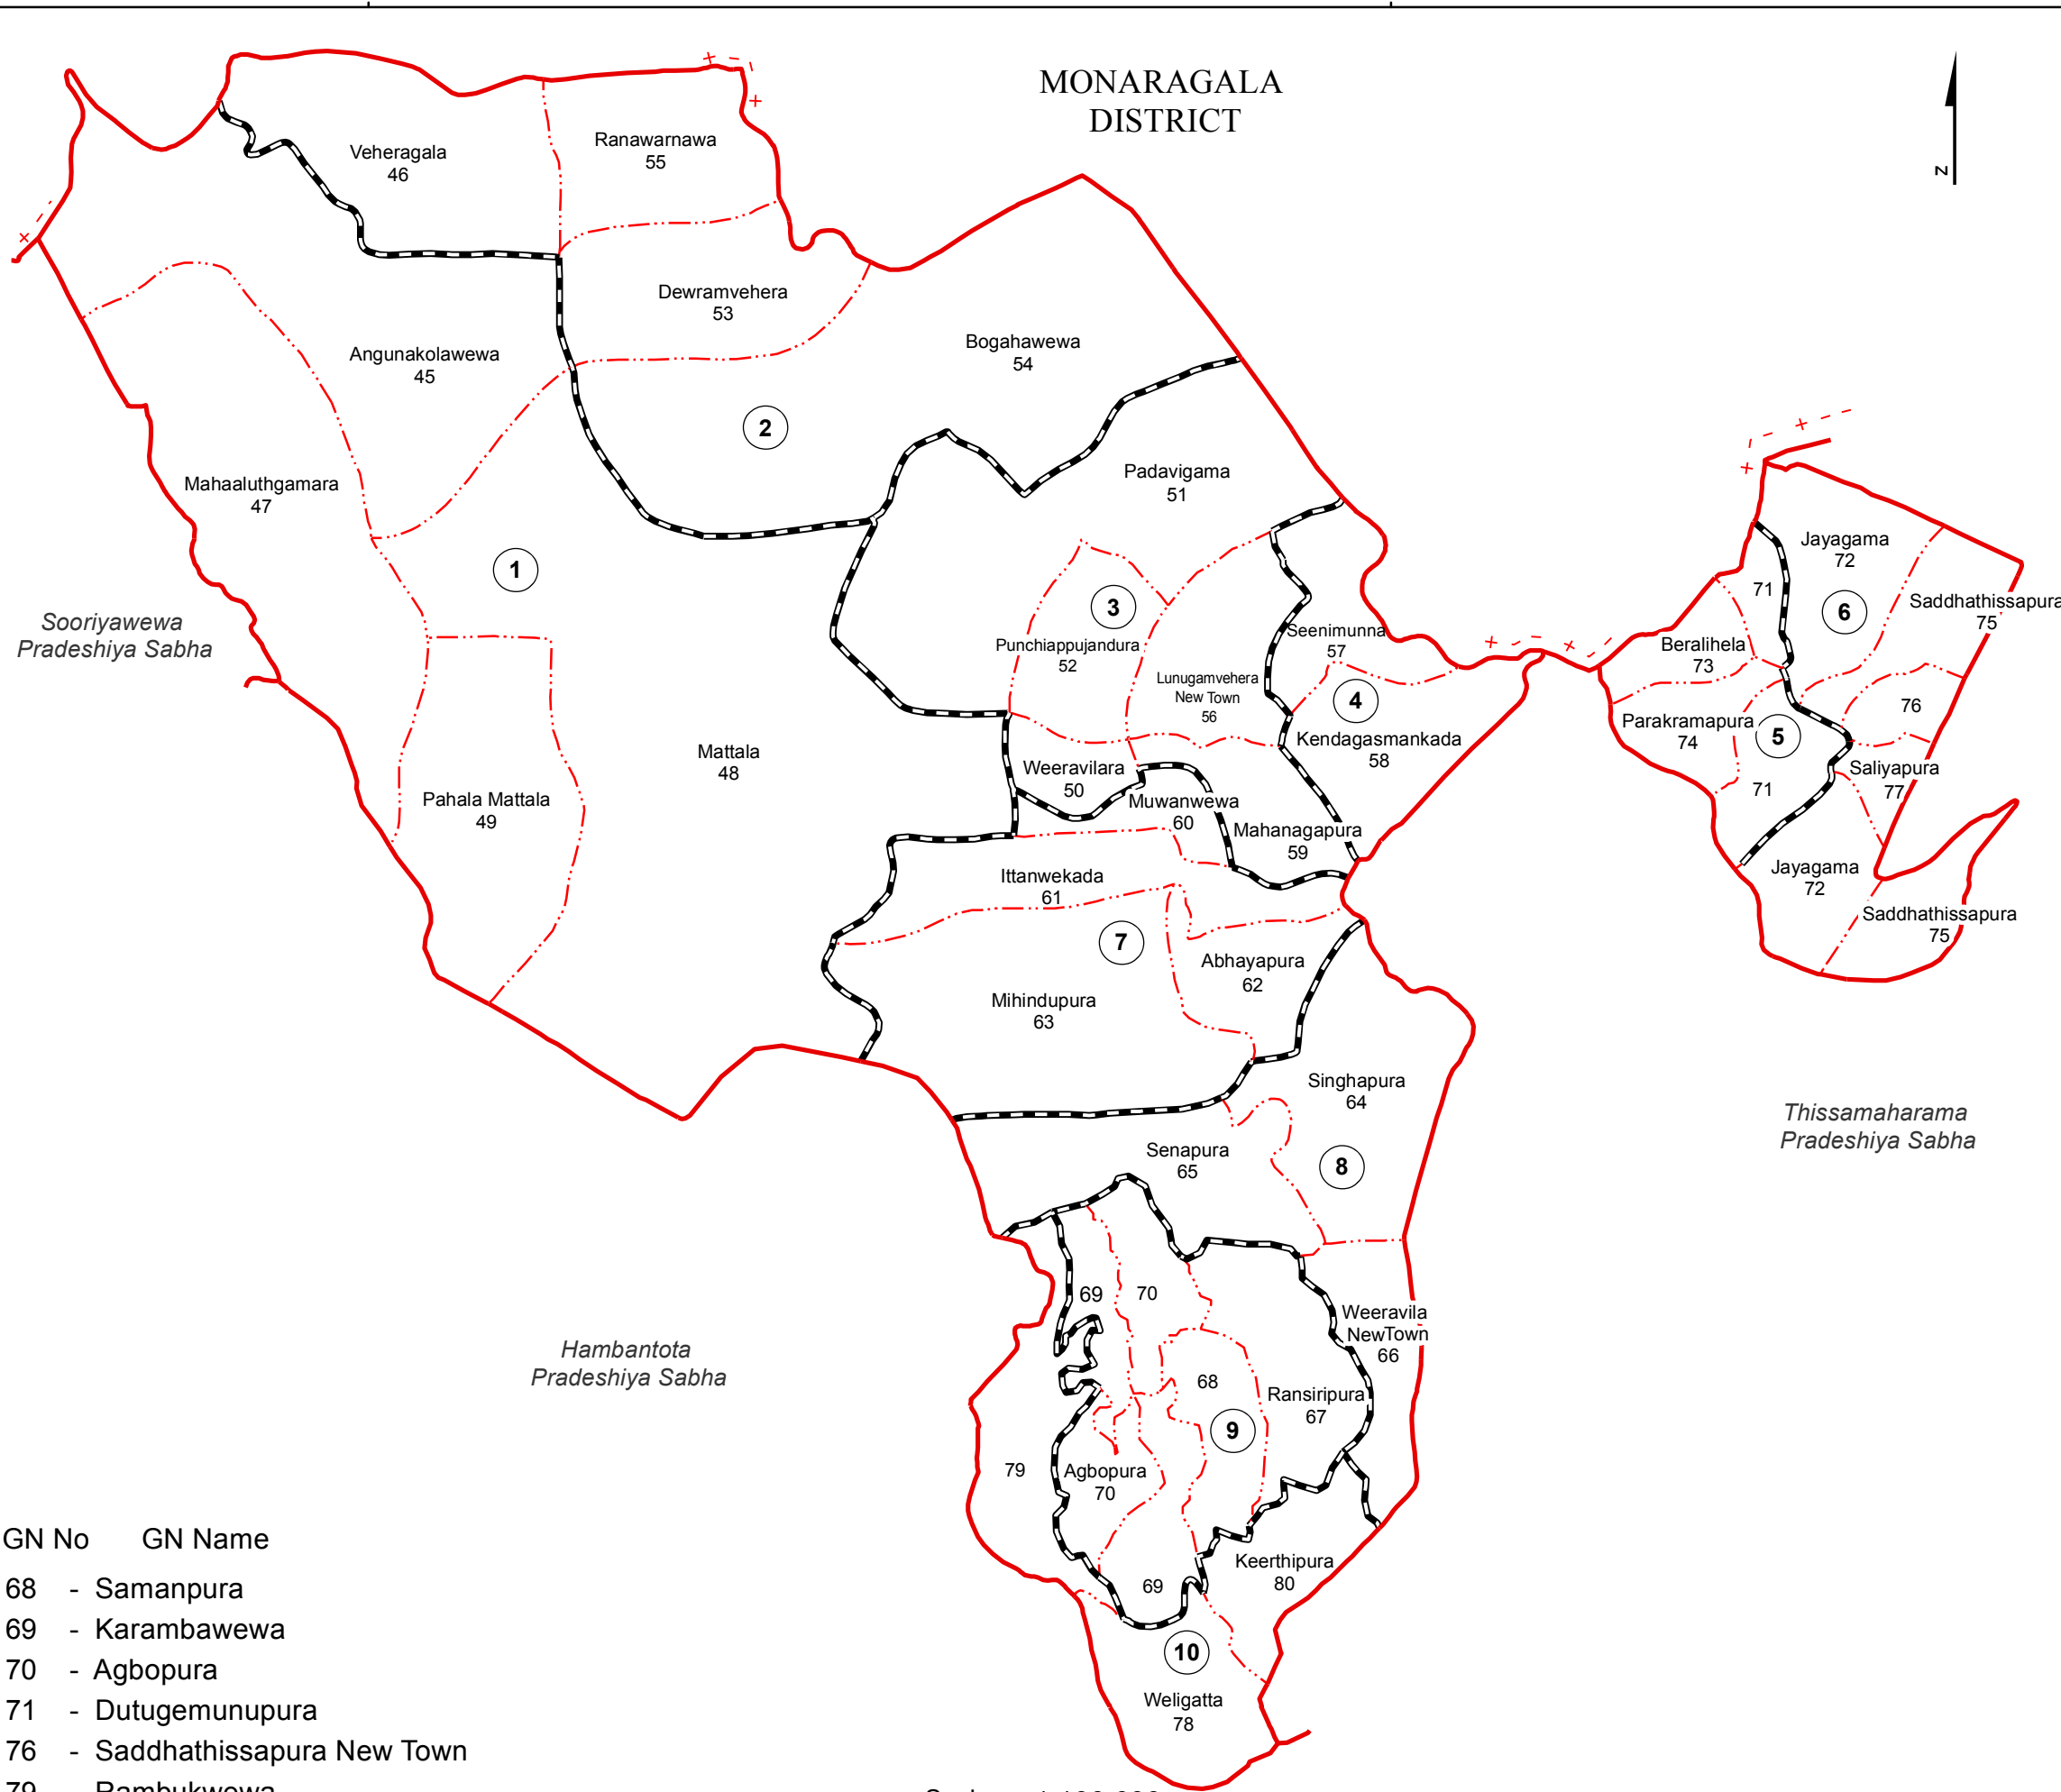

Ward Map of Lunugamvehera Pradeshiya Sabha - Hambantota District

Ref. No : NDC / 09 / 12

MONARAGALA DISTRICT

Lunugamvehera Pradeshiya Sabha

WARD No	WARD Name
1	Mattala
2	Ranawarnawa
3	Lunugamvehera New Town
4	Kendagasmankada
5	Beralihela
6	Saddhathissapura
7	Mihindupura
8	Weeravila New Town
9	Agbopura
10	Rambukwewa

GN No	GN Name
68	- Samanpura
69	- Karambawewa
70	- Agbopura
71	- Dutugemunupura
76	- Saddhathissapura New Town
79	- Rambukwewa

Legend

- + - - - + Province Boundary
- . + . + . District Boundary
- . . - . DS Boundary
- . . . - GN Boundary
- - - - - Polling Division Boundary
- PS Boundary
- — — — MC / UC Boundary
- Ward Boundary
- ▨▨▨▨ Multi Member Ward

Prepared by Survey Department of Sri Lanka

Data Source:
National Delimitation Committee for Local Authorities - 2013/2016
Ministry of Local Government and Provincial Councils

Scale - 1:100,000

125000

110000