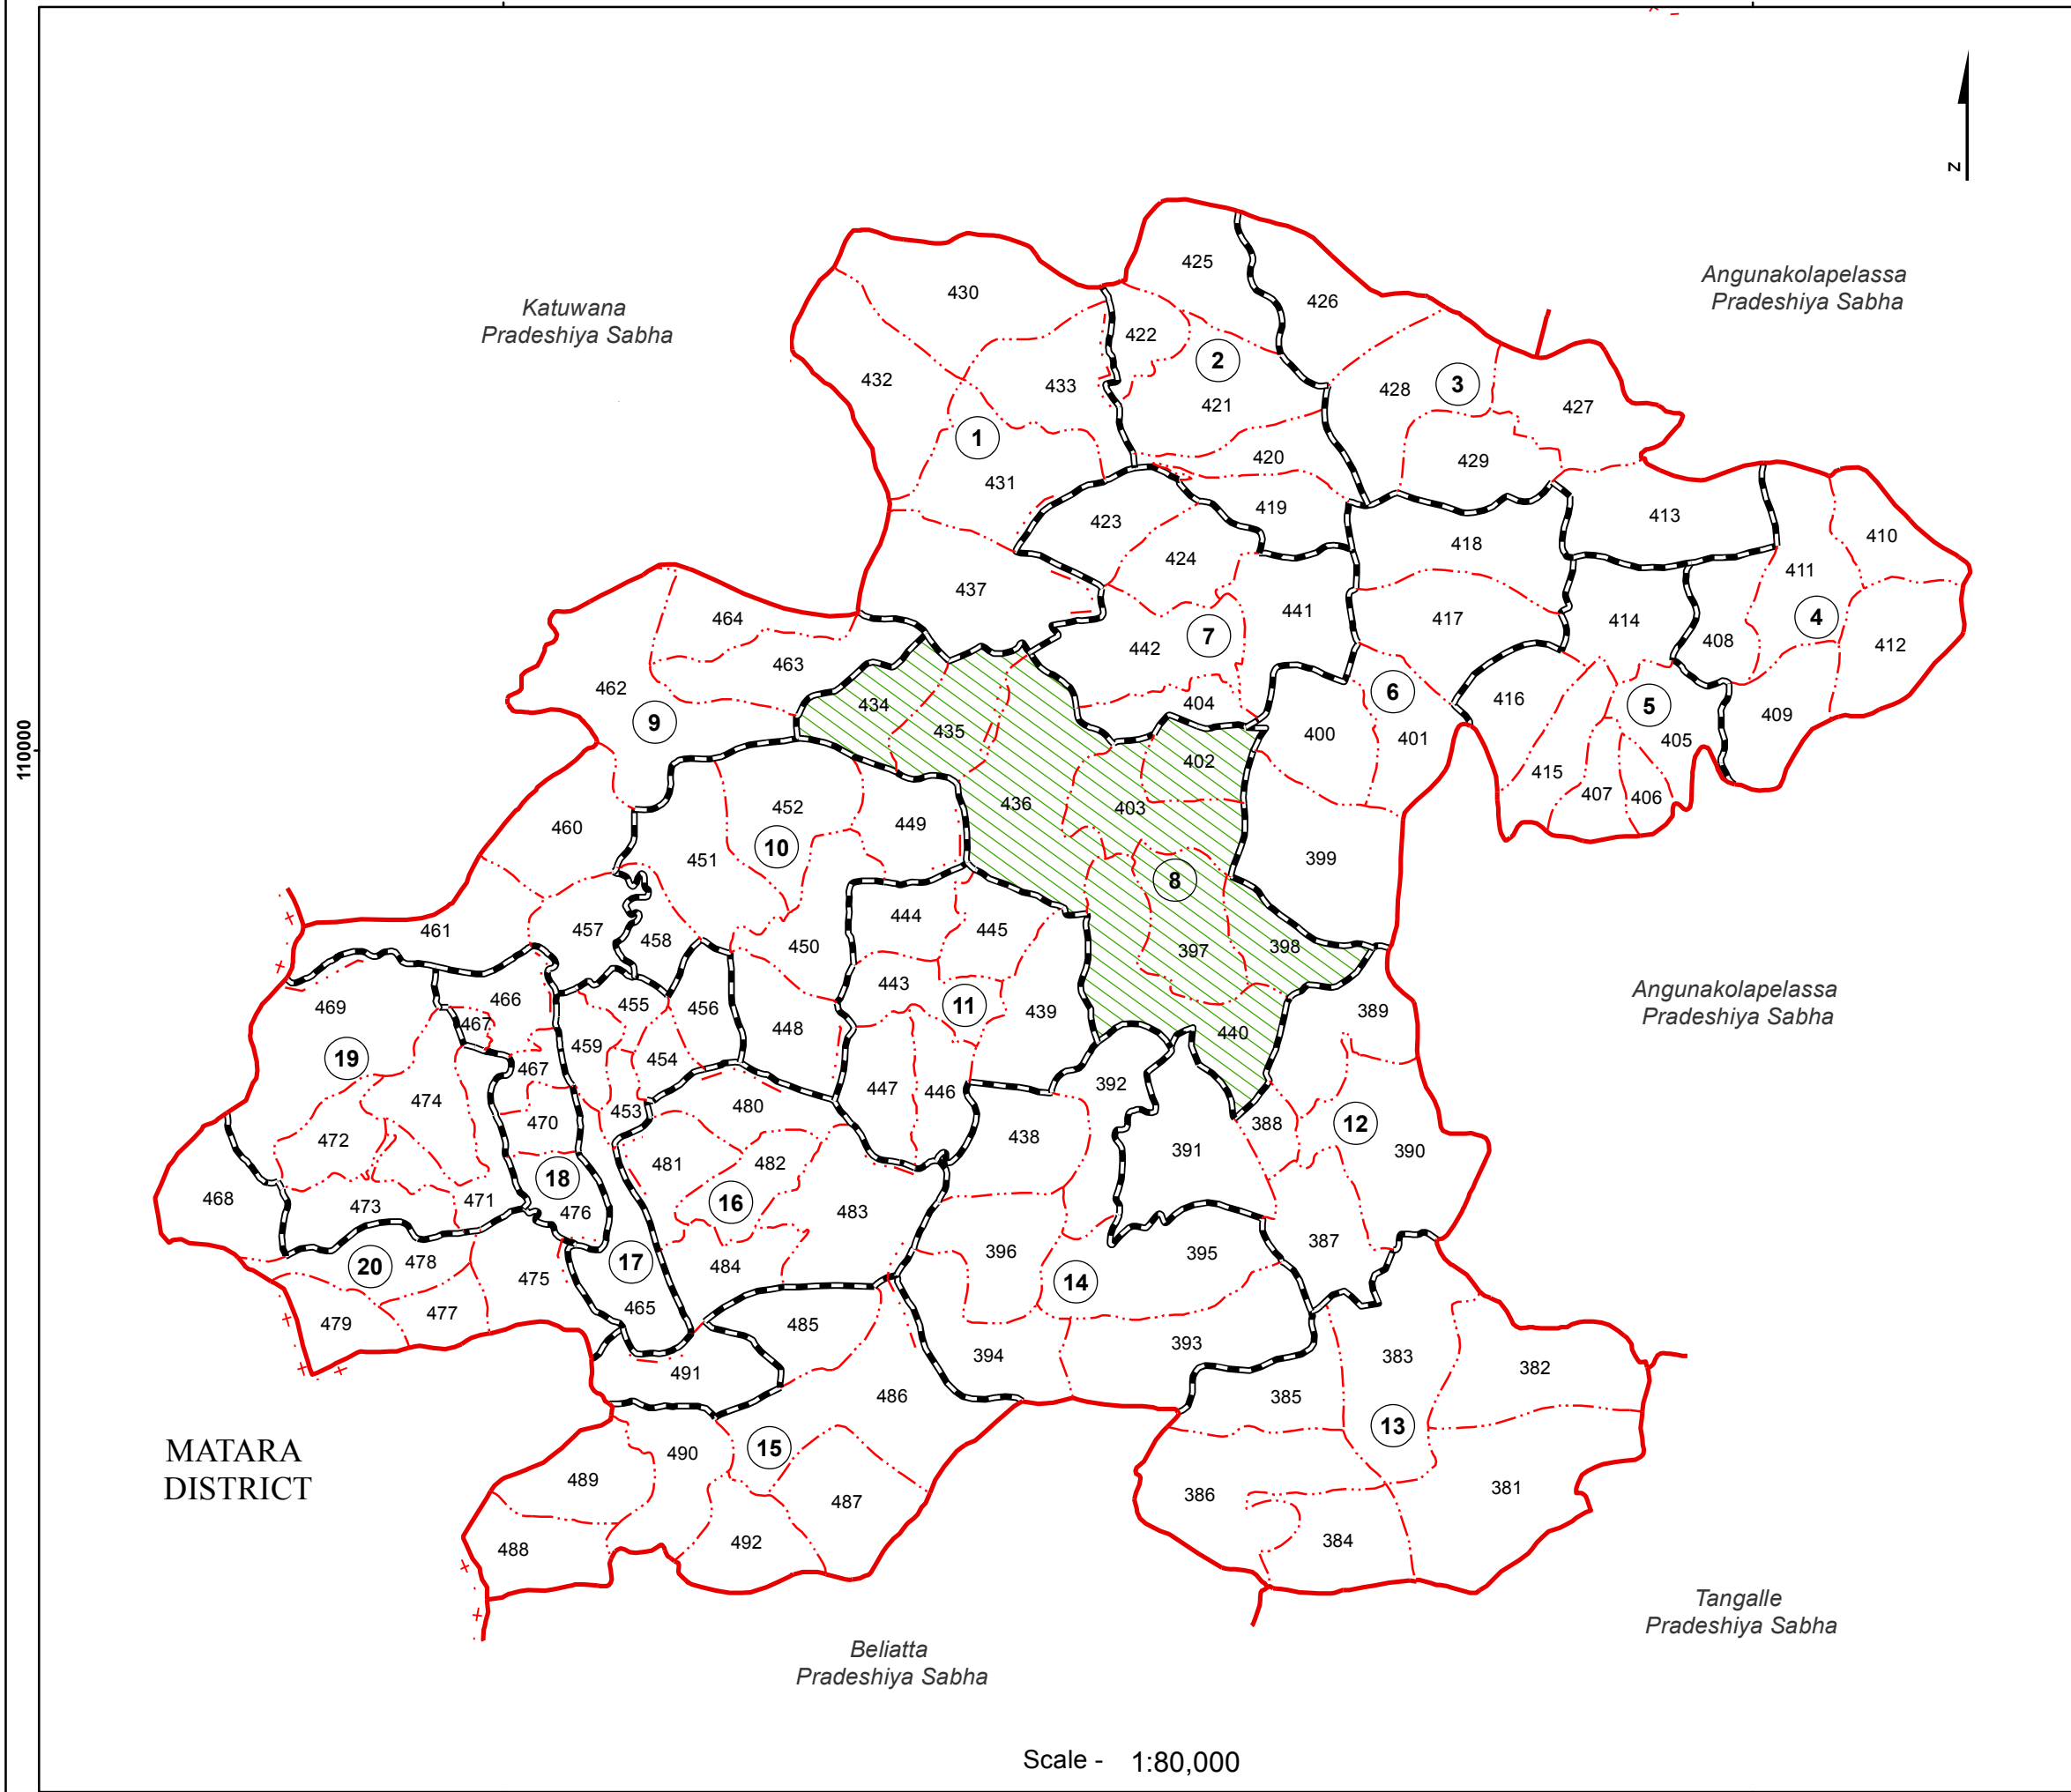

# Ward Map of Weeraketiya Pradeshiya Sabha - Hambantota District

Ref. No : NDC / 09 / 03

Weeraketiya Pradeshiya Sabha	
WARD No	WARD Name
1	Julampitiya
2	Galpottayaya
3	Okandayaya
4	Debokkawa
5	Abakolawewa
6	Medamulana
7	Meegasara
8	Udukirivala
9	Bowala
10	Galahitiya
11	Ittademaliya
12	Weeraketiya
13	Bedigama
14	Mulgirigala
15	Modarawana
16	Kadigamuwa
17	Walasmulla
18	Kanumuldeniya West
19	Kanumuldeniya
20	Kanumuldeniya South

Legend	
	Province Boundary
	District Boundary
	DS Boundary
	GN Boundary
	Polling Division Boundary
	PS Boundary
	MC / UC Boundary
	Ward Boundary
	Multi Member Ward

  
 Prepared by Survey Department of Sri Lanka  
 Data Source:  
 National Delimitation Committee for Local Authorities - 2013  
 Ministry of Local Government and Provincial Councils

Scale - 1:80,000