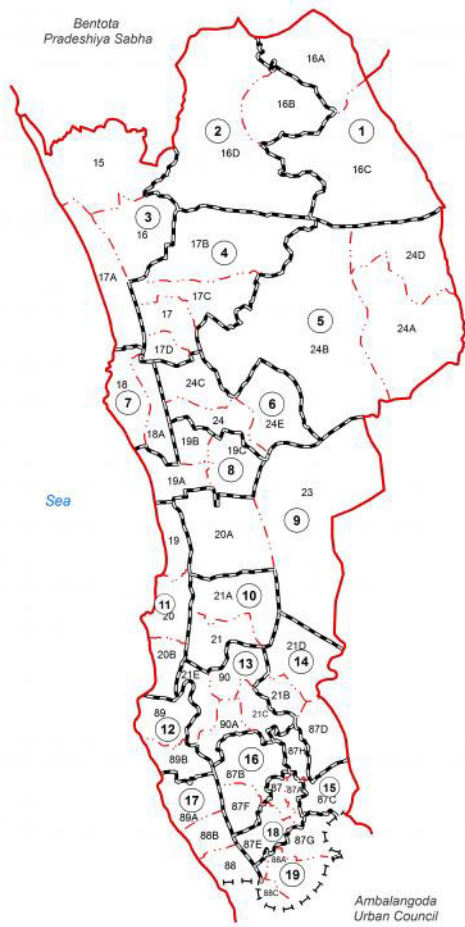

Ward Map of Balapitiya Pradeshiya Sabha - Galle District

Ref. No : NDC /07 / 04

WARD No	GN No	GN Name
1	16A	Pelagaspalatha
	16C	Boraluketiya
	16B	Wathurewela
2	16D	Nanathopalatha
	15	Doowemodara
3	16	Nape
	17A	Kosgoda
4	17	Hegalla Piyagama
	17B	Mahapitiya
	17C	Kuda Godagama
	17D	Godapitiya
5	24A	Polathupalatha
	24B	Katuwila
	24D	Pathiraja Pedesa
6	24	Galwehera
	24C	Bogahapitiya
7	24E	Pathirajagama
	18	Ahungalla
8	18A	Middaramulla
	19A	Wathuregama
	19B	Makumbura
9	19C	Kadiragonna
	20A	Pathegangoda
	23	Madoowa
10	21	Galmangoda
	21A	Weliwathugoda
11	19	Wellabada
	20	Brahmanawaththa North
12	20B	Brahmanawaththa South
	89	Balapitiya
	89B	Berathuduwa
13	21C	Heenatiya South
	21E	Elathota
	90	Wandadoowa
14	90A	Mahakarawa
	21B	Heenatiya North
	21D	Mahaladoowa
15	87D	Seenigoda
	87C	Wathugedara
16	87H	Petiawaththa
	87B	Andadola
17	87F	Kurunduwaththa
	88	Randombe South
	88B	Randombe North
18	89A	Walagedara
	87	Paragathota
	87A	Wathugedara South
19	87E	Wadumulla
	87G	Wiharagoda
	88A	Kandegoda
	88C	Bogahawaththa

Karadeniya Pradeshiya Sabha

Sea

Ambalangoda Urban Council

Scale - 1:60,000

Balapitiya Pradeshiya Sabha	
Ward No	Ward Name
1	Boraluketiya
2	Nanathopalatha
3	Kosgoda
4	Mahapitiya
5	Katuwila
6	Bogahapitiya
7	Ahungalla
8	Wathuregama
9	Pathegangoda
10	Galmangoda
11	Brahmanawaththa
12	Balapitiya
13	Heenatiya
14	Mahaladoowa
15	Wathugedara
16	Andadola
17	Randombe
18	Wadumulla
19	Kandegoda

Legend	
	Province Boundary
	District Boundary
	DS Boundary
	GN Boundary
	Polling Division Boundary
	PS Boundary
	MC / UC Boundary
	Ward Boundary
	Mults Member Ward

Prepared by Survey Department of Sri Lanka
 Data Source: National Delimitation Committee for Local Authorities - 2013
 Ministry of Local Government and Provincial Councils