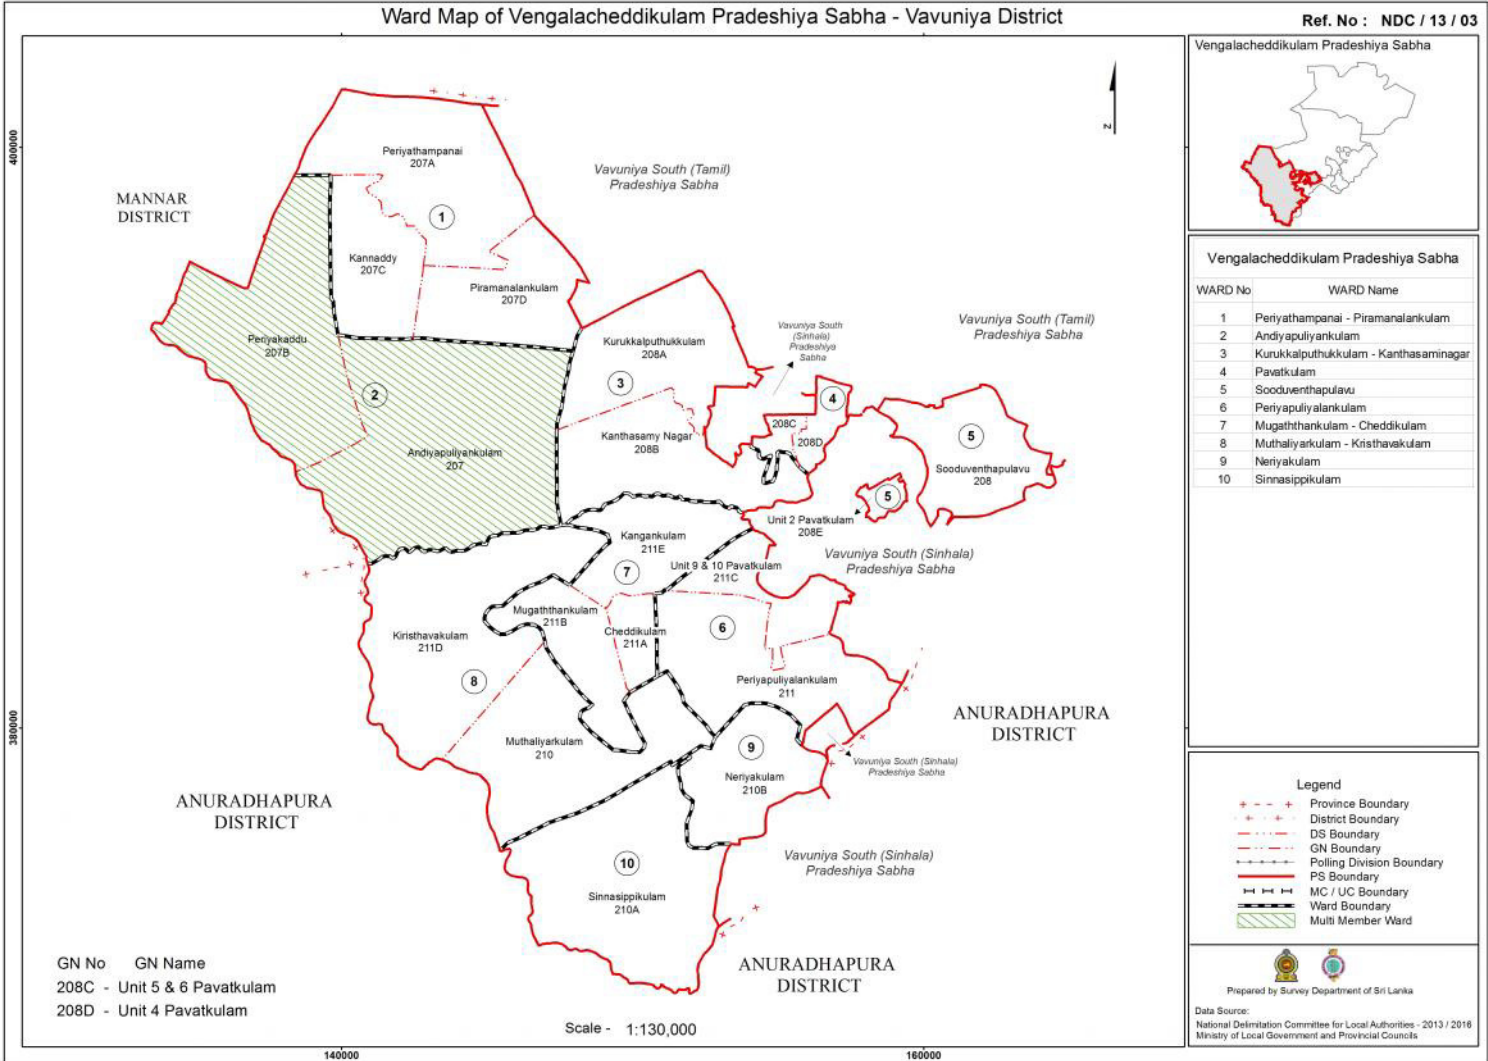

Ward Map of Vengalcheddikulam Pradeshiya Sabha - Vavuniya District

Ref. No : NDC / 13 / 03

Vengalcheddikulam Pradeshiya Sabha

WARD No	WARD Name
1	Periyathampnai - Piramanalankulam
2	Andiyapuliyankulam
3	Kurukkalthuukkulam - Kanthasaminagar
4	Pavatkulam
5	Sooduvenhapulavu
6	Periyapuliyankulam
7	Mugaththankulam - Cheddikulam
8	Muthaliyankulam - Krishthavakulam
9	Neriyakulam
10	Sinnasippikulam

**Legend**

- +---+--- Province Boundary
- +--+ District Boundary
- .-.-.-.- DS Boundary
- .-.-.-.- GN Boundary
- .-.-.-.- Polling Division Boundary
- ==== PS Boundary
- ==== MC / UC Boundary
- ==== Ward Boundary
- ==== Multi Member Ward

Prepared by Survey Department of Sri Lanka  
 Data Source:  
 National Delimitation Committee for Local Authorities - 2015 / 2016  
 Ministry of Local Government and Provincial Councils