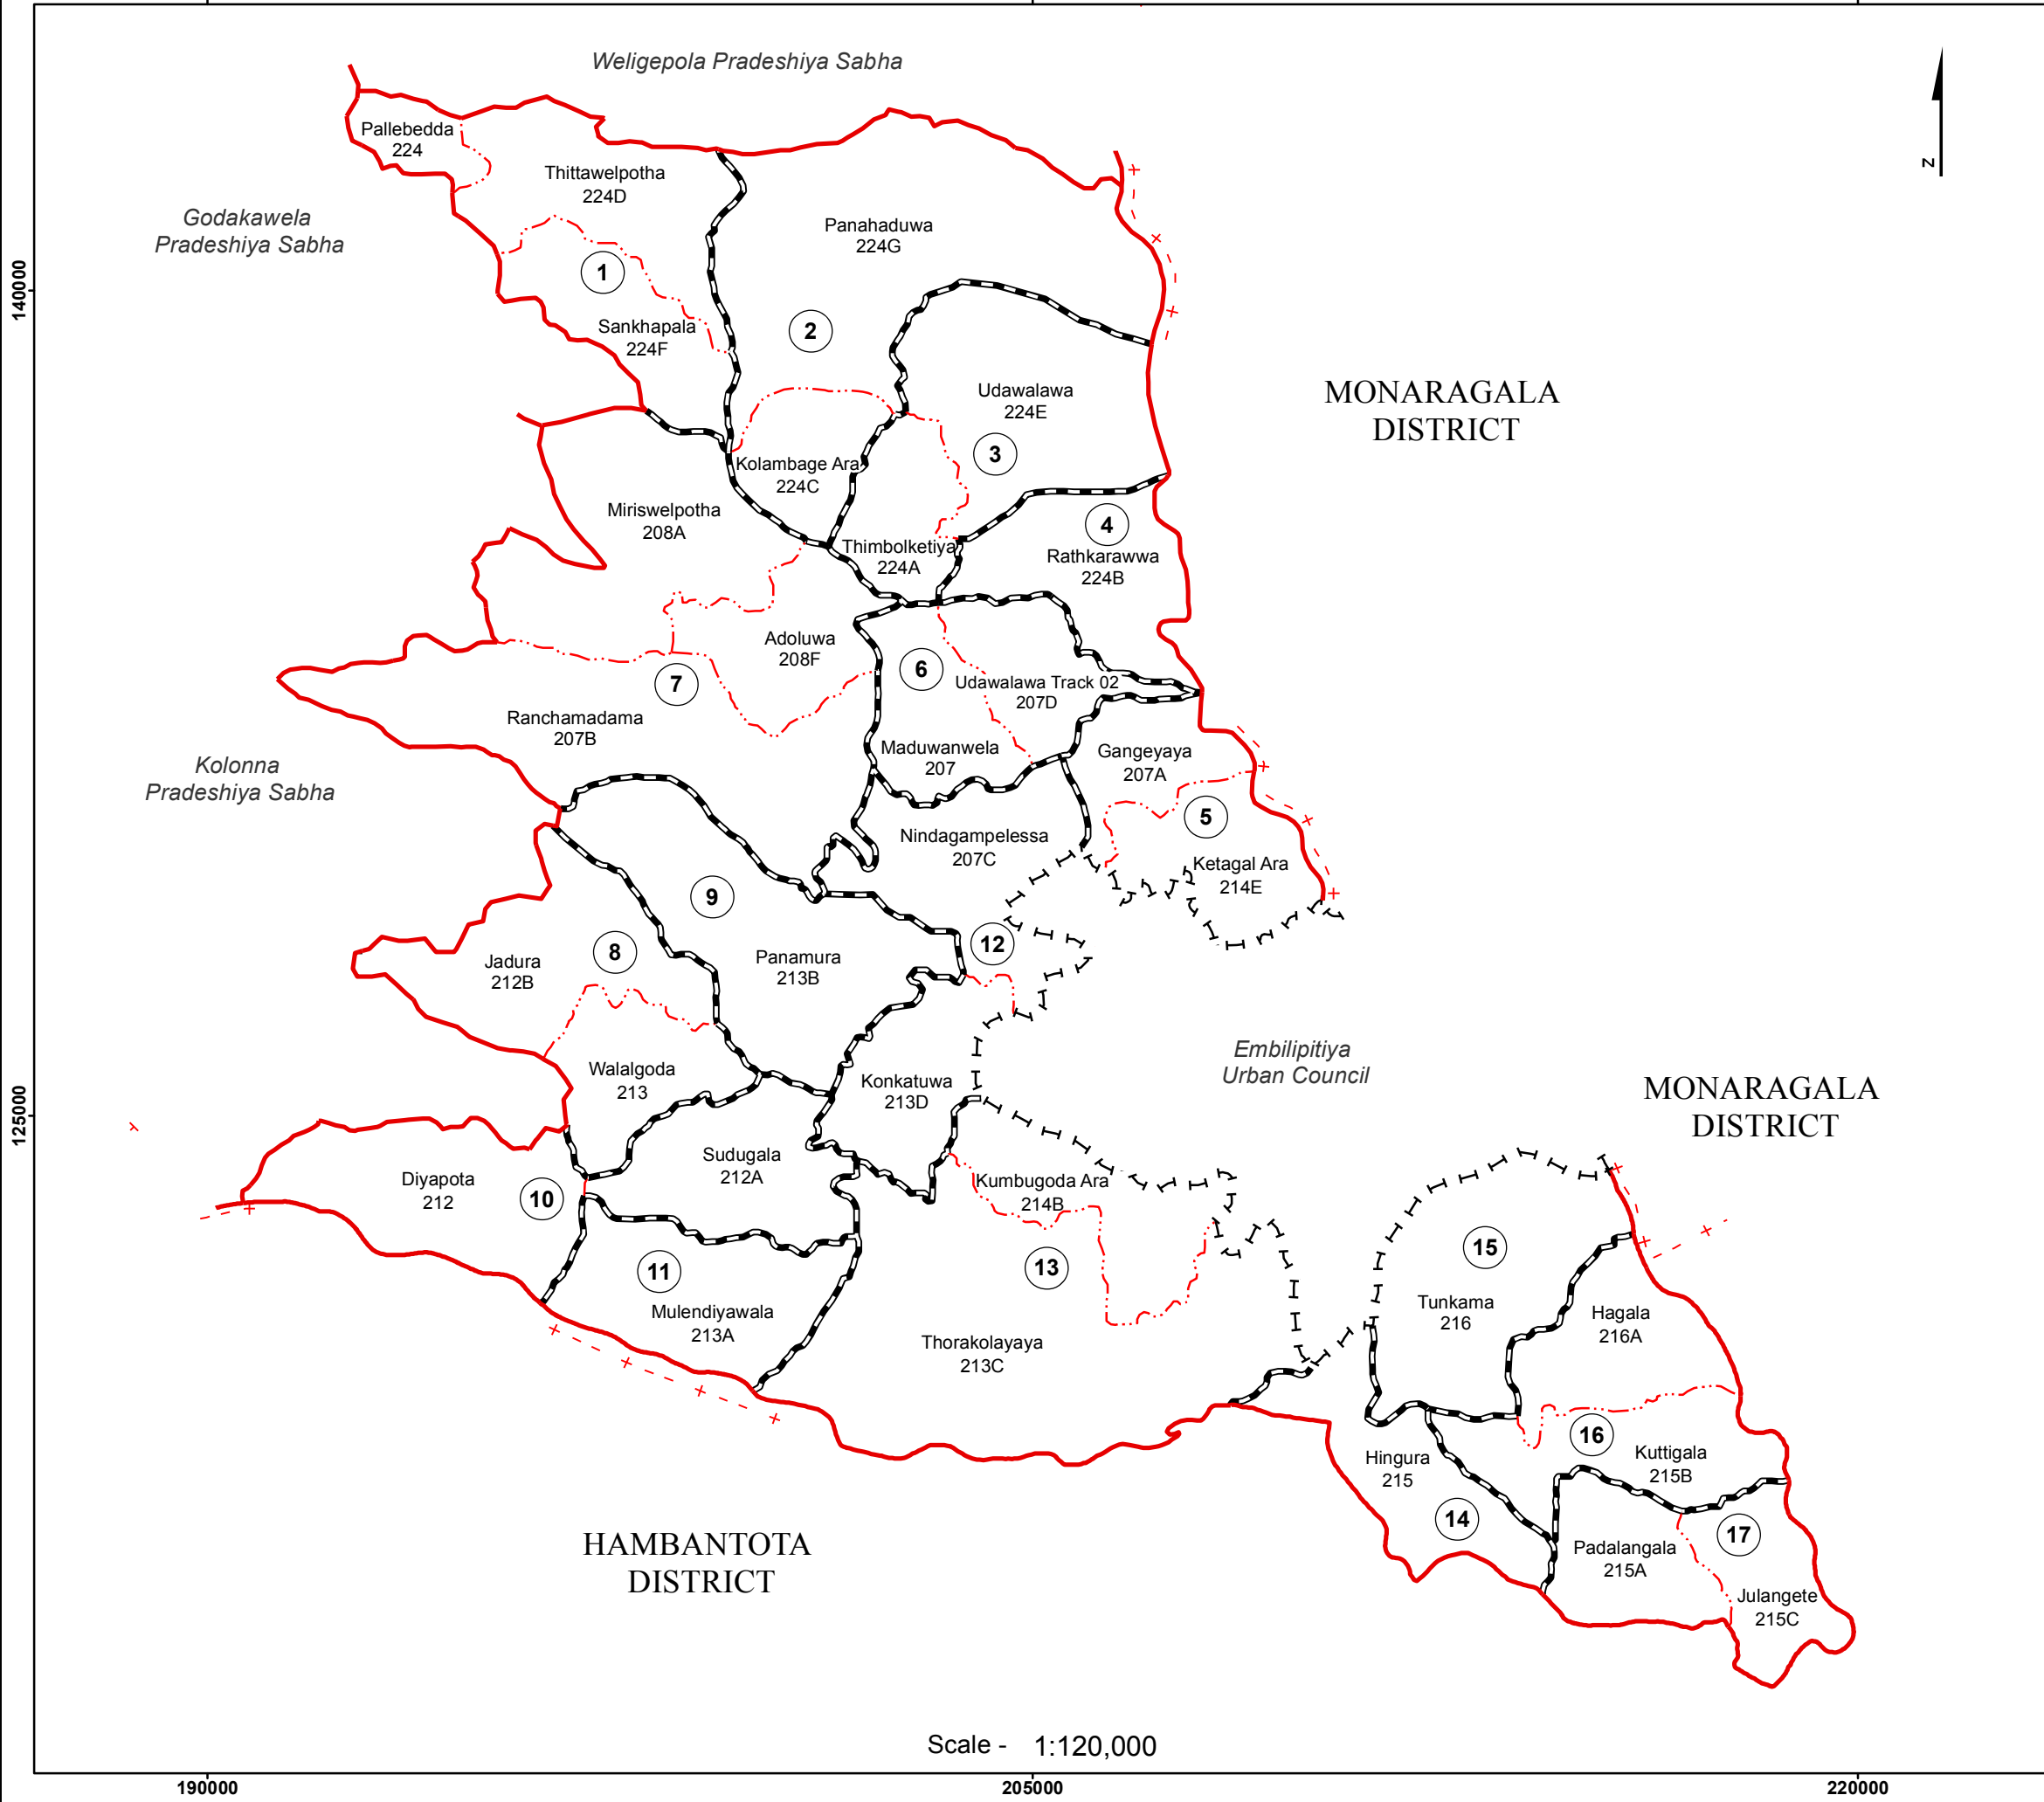

Ward Map of Embilipitiya Pradeshiya Sabha - Ratnapura District

Ref. No : NDC / 24 / 16

Embilipitiya Pradeshiya Sabha	
Ward No	Ward Name
1	Pallebedda
2	Kolambageara
3	Udawalawa
4	Rathkarawwa
5	Gangeyaya
6	Maduwanwela
7	Ranchamadama
8	Walalgoda
9	Panamura
10	Diyapota
11	Mulendiyawala
12	Konkatuwa
13	Thorakolayaya
14	Hingura
15	Tunkama
16	Kuttigala
17	Padalangala

Legend	
+ - - - +	Province Boundary
. + . + .	District Boundary
- . . - .	DS Boundary
- . . . - .	GN Boundary
—●—●—●—	Polling Division Boundary
—	PS Boundary
- - - - -	MC / UC Boundary
—	Ward Boundary
▨	Multi Member Ward

 Prepared by Survey Department of Sri Lanka
 Data Source:
 National Delimitation Committee for Local Authorities - 2013 / 2016
 Ministry of Local Government and Provincial Councils

190000 205000 220000