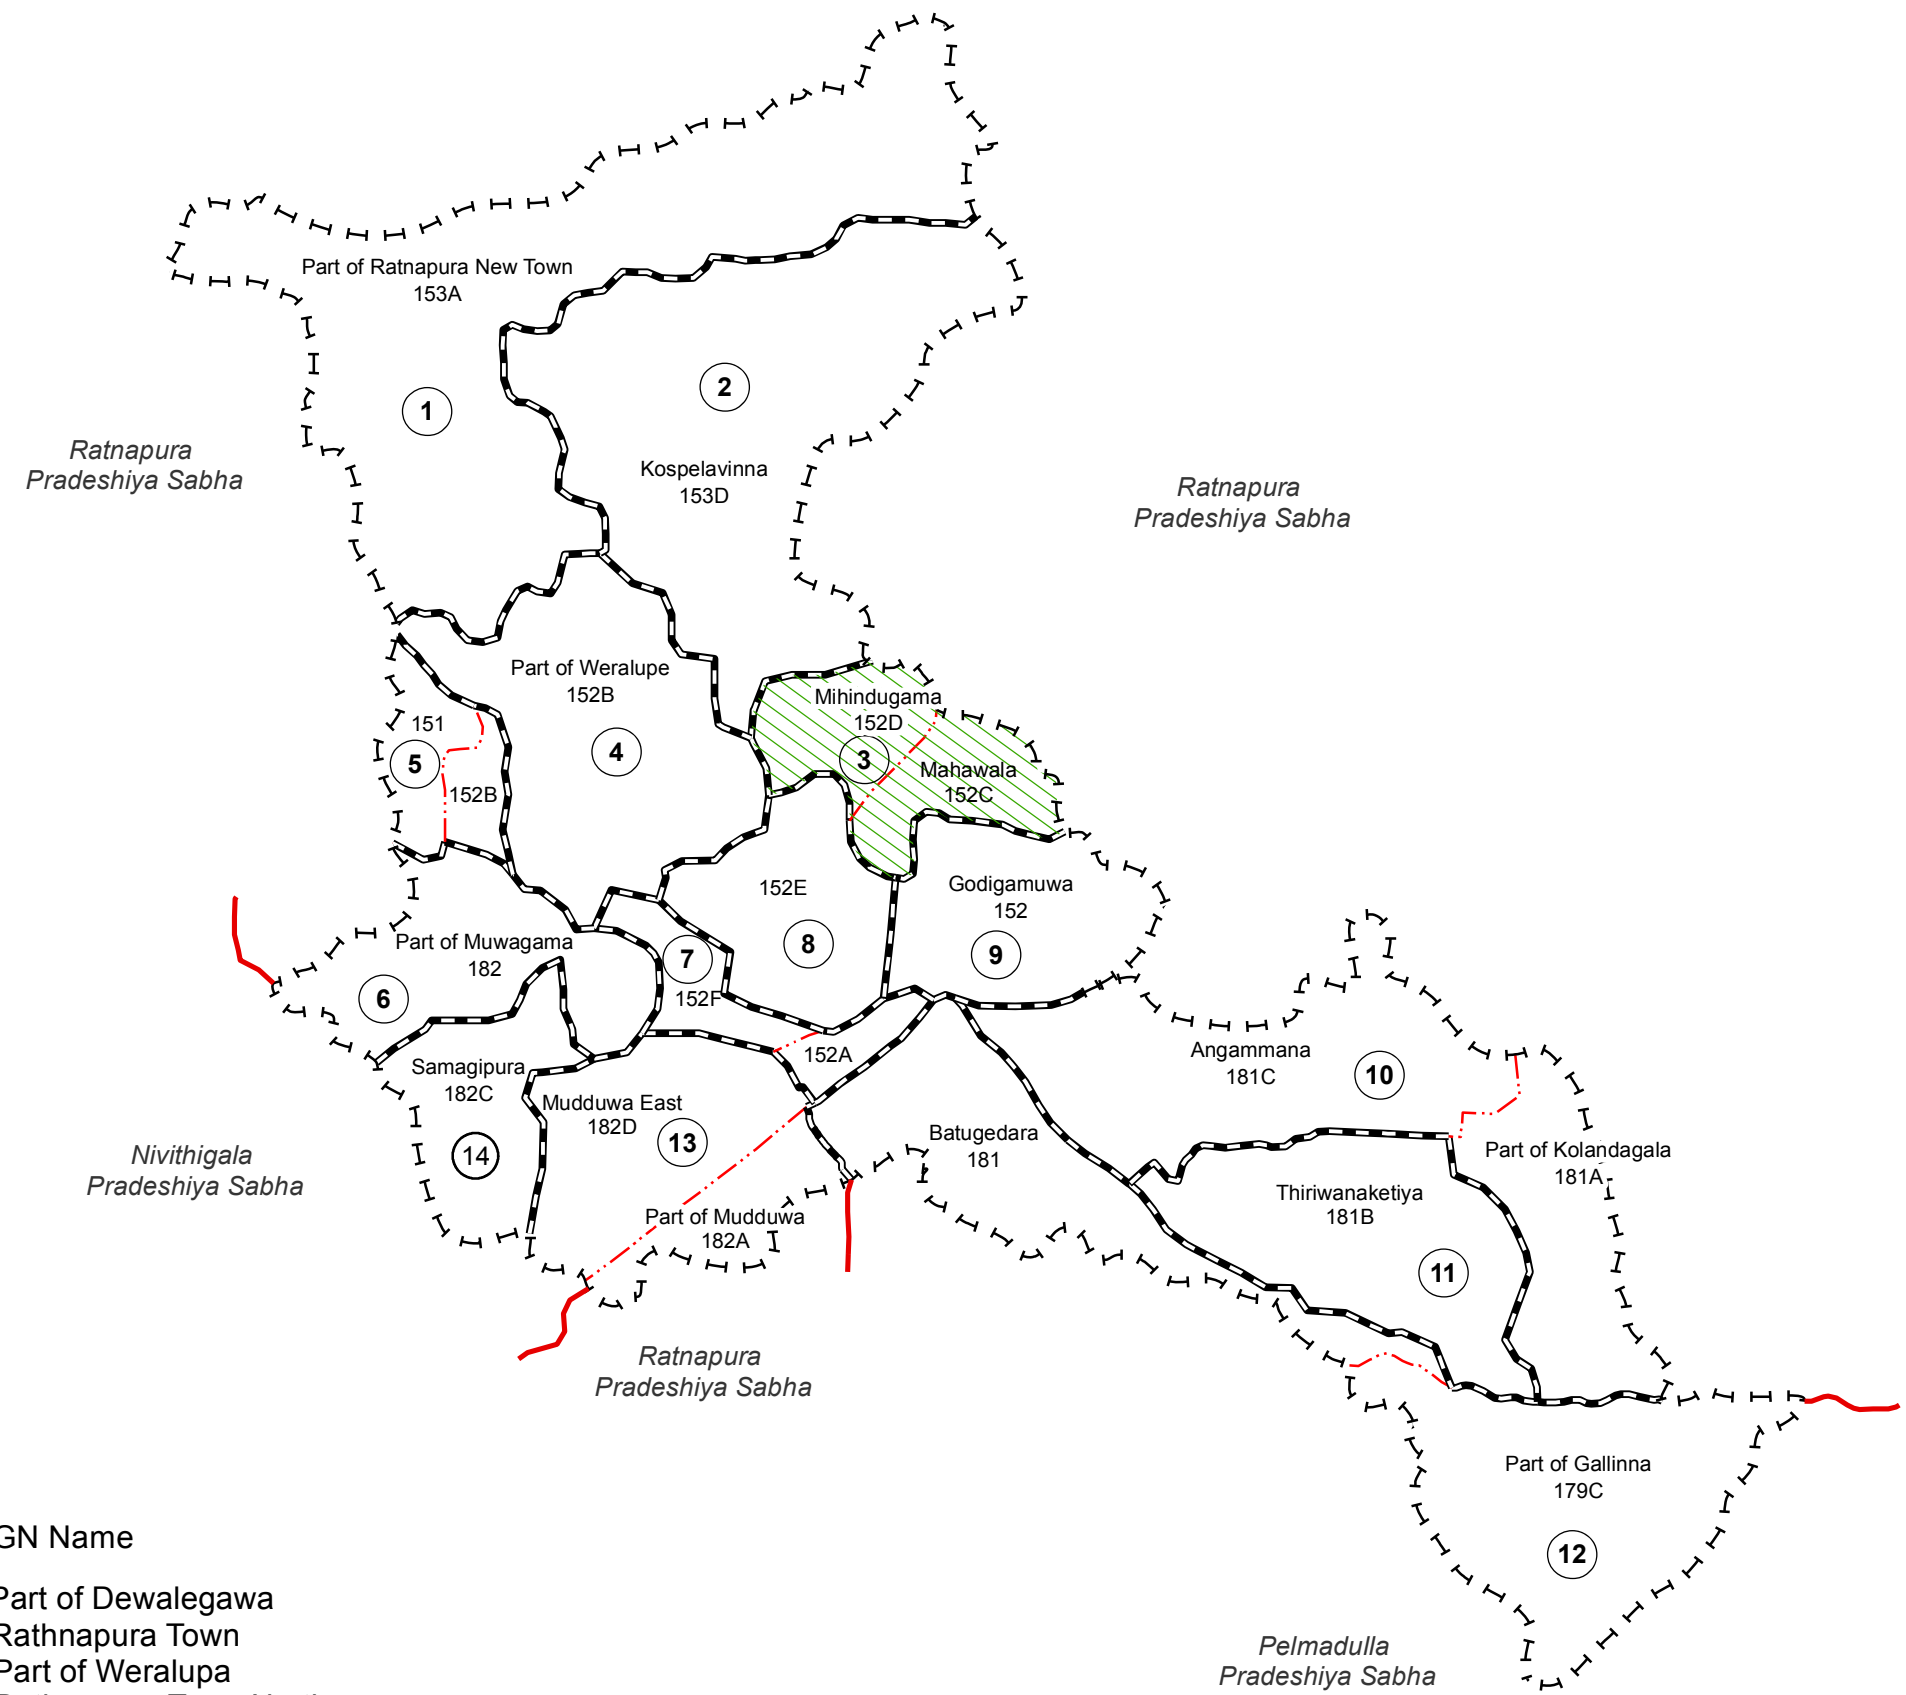

# Ward Map of Ratnapura Municipal Council - Ratnapura District

Ref. No : NDC / 24 / 01

170000

Ratnapura Municipal Council	
Ward No	Ward Name
1	Rathnapura New Town
2	Kospelavinna
3	Mihindugama
4	Weralupa
5	Dewalegawa
6	Muwagama
7	Rathnapura Town West
8	Rathnapura Town North
9	Godigamuwa
10	Angamma
11	Thiriwanaketiya
12	Batugedara
13	Mudduwa
14	Samagipura

- GN No GN Name
- 151 - Part of Dewalegawa
  - 152A - Rathnapura Town
  - 152B - Part of Weralupa
  - 152E - Rathnapura Town North
  - 152F - Rathnapura Town West

Scale - 1:40,000

160000

**Legend**

- + - - - Province Boundary
- . + . + District Boundary
- . . - DS Boundary
- . . . GN Boundary
- - - - Polling Division Boundary
- — — PS Boundary
- - - - MC / UC Boundary
- - - - Ward Boundary
- ▨ Multi Member Ward

Prepared by Survey Department of Sri Lanka

Data Source:  
National Delimitation Committee for Local Authorities - 2013  
Ministry of Local Government and Provincial Councils