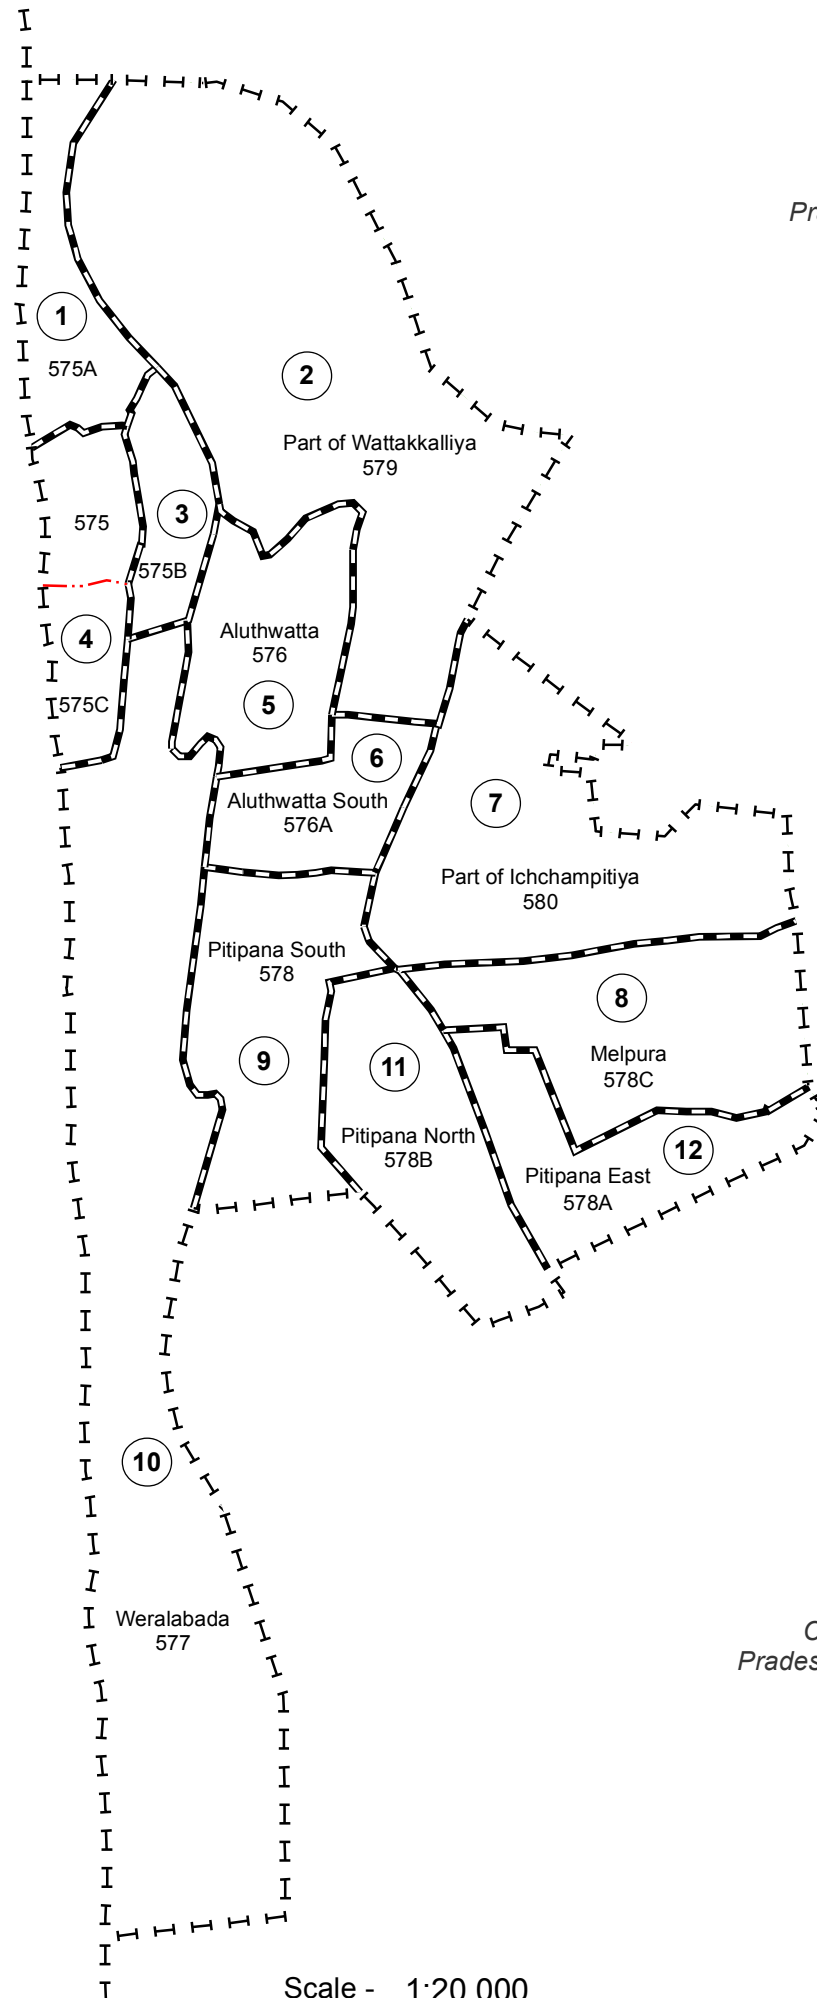

# Ward Map of Chilaw Urban Council - Puttalam District

Ref. No : NDC / 19 / 02

Chilaw Urban Council

## Chilaw Urban Council

| WARD No | WARD Name        |
|---------|------------------|
| 1       | Kurusapaduwa     |
| 2       | Wattakkalliya    |
| 3       | Weralabada South |
| 4       | Weralabada North |
| 5       | Aluthwatta       |
| 6       | Aluthwatta South |
| 7       | Ichchampitiya    |
| 8       | Melpura          |
| 9       | Pitipana South   |
| 10      | Weralabada       |
| 11      | Pitipana North   |
| 12      | Pitipana East    |

### Legend

- + - - - + Province Boundary
- . + . . + District Boundary
- . . . - DS Boundary
- . . . - GN Boundary
- - - - ● Polling Division Boundary
- PS Boundary
- - - - MC / UC Boundary
- ▬▬▬▬ Ward Boundary
- ▨▨▨▨ Multi Member Ward

- GN No    GN Name
- 575 - Weralabada North
- 575A - Kurusapaduwa
- 575B - Weralabada South
- 575C - Egodawatta

Scale - 1:20,000

Prepared by Survey Department of Sri Lanka

Data Source:  
National Delimitation Committee for Local Authorities - 2013 / 2016  
Ministry of Local Government and Provincial Councils