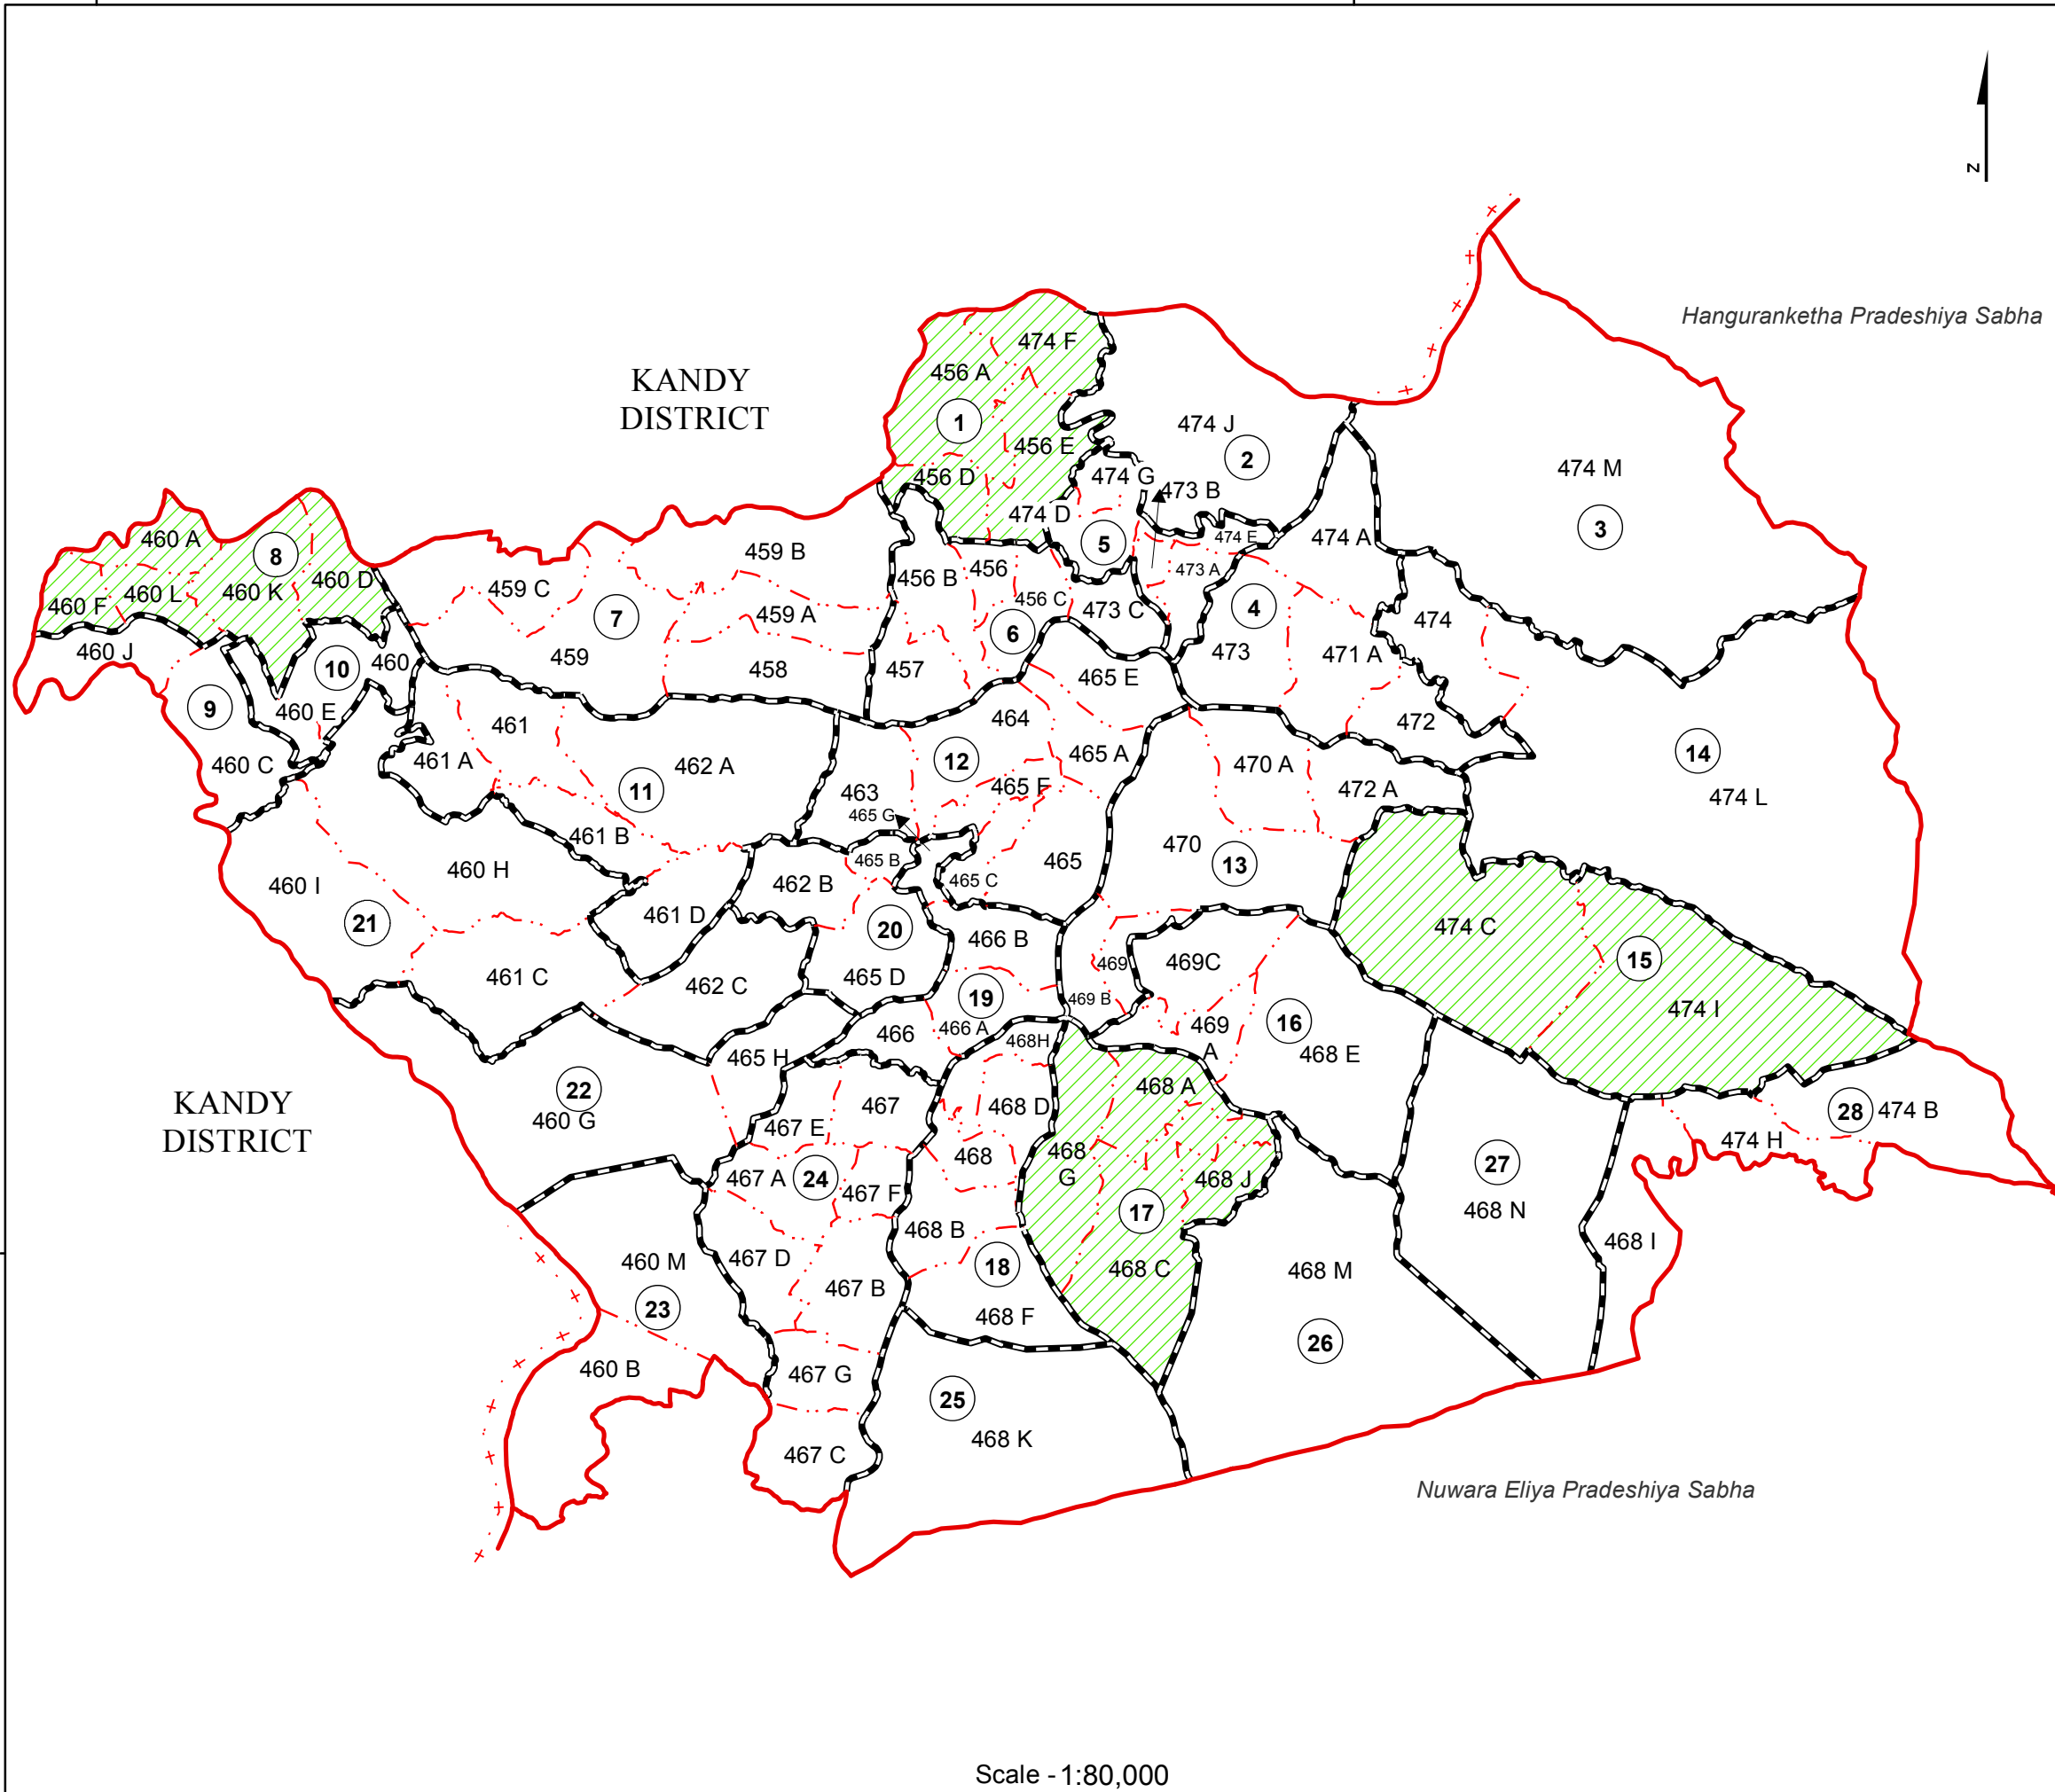

# Ward Map of Kothmale Pradeshiya Sabha - Nuwara Eliya District

Ref. No : NDC / 06 / 06

Kothmale Pradeshiya Sabha	
Ward No	Ward Name
1	Rajaela
2	Helboda
3	Frotoft
4	Sangilipalama
5	Helsirigama
6	Maswela
7	Kadadora
8	Mallanda
9	Ruwanpura
10	Hapugasthalawa
11	Harangala
12	Kalapitiya
13	Niyamgandora
14	Ramboda
15	Labookelle
16	Pudaluoya
17	Kadadorapitiya
18	Madakumbura
19	Maldeniya
20	Godamadiththa
21	Nawa Tispane
22	Ketambulawa
23	Queensberry
24	Rawanagoda
25	Medakumbura
26	Seen
27	Dunsinance
28	Kudaoya

**Legend**

- + - - - + Province Boundary
- · · · · District Boundary
- · - · - DS Boundary
- · - · - GN Boundary
- · — · — Polling Division Boundary
- — — — PS Boundary
- — — — MC / UC Boundary
- — — — Ward Boundary
- ▨ Multi Member Ward

Prepared by Survey Department of Sri Lanka  
 Data Source:  
 National Delimitation Committee for Local Authorities - 2013 / 2016  
 Ministry of Local Government and Provincial Councils

Scale - 1:80,000

175000

190000

200000