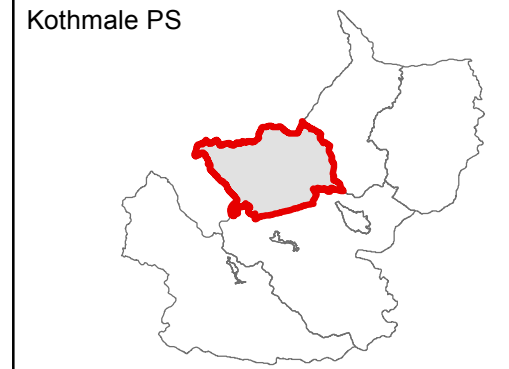

# Ward Map of Kothmale Pradeshiya Sabha - Nuwara Eliya District

Ref. No : NDC / 06 / 06

Kothmale Pradeshiya Sabha	
Ward No	Ward Name
1	Rajaela
2	Helboda
3	Frotoft
4	Sangilipalama
5	Helsirigama
6	Maswela
7	Kadadora
8	Mallanda
9	Ruwanpura
10	Hapugasthalawa
11	Harangala
12	Kalapitiya
13	Niyamgandora
14	Ramboda
15	Labookelle
16	Pudaluoya
17	Kadadorapitiya
18	Madakumbura
19	Maldeniya
20	Godamadiththa
21	Nawa Tispane
22	Ketambulawa
23	Queensberry
24	Rawanagoda
25	Medakumbura
26	Seen
27	Dunsinance
28	Kudaoya

**Legend**

- + - - - + Province Boundary
- · · · · District Boundary
- · - · - DS Boundary
- · - · - GN Boundary
- · — · — Polling Division Boundary
- — — — PS Boundary
- — — — MC / UC Boundary
- — — — Ward Boundary
- ▨ Multi Member Ward

Prepared by Survey Department of Sri Lanka  
 Data Source:  
 National Delimitation Committee for Local Authorities - 2013 / 2016  
 Ministry of Local Government and Provincial Councils

Scale - 1:80,000