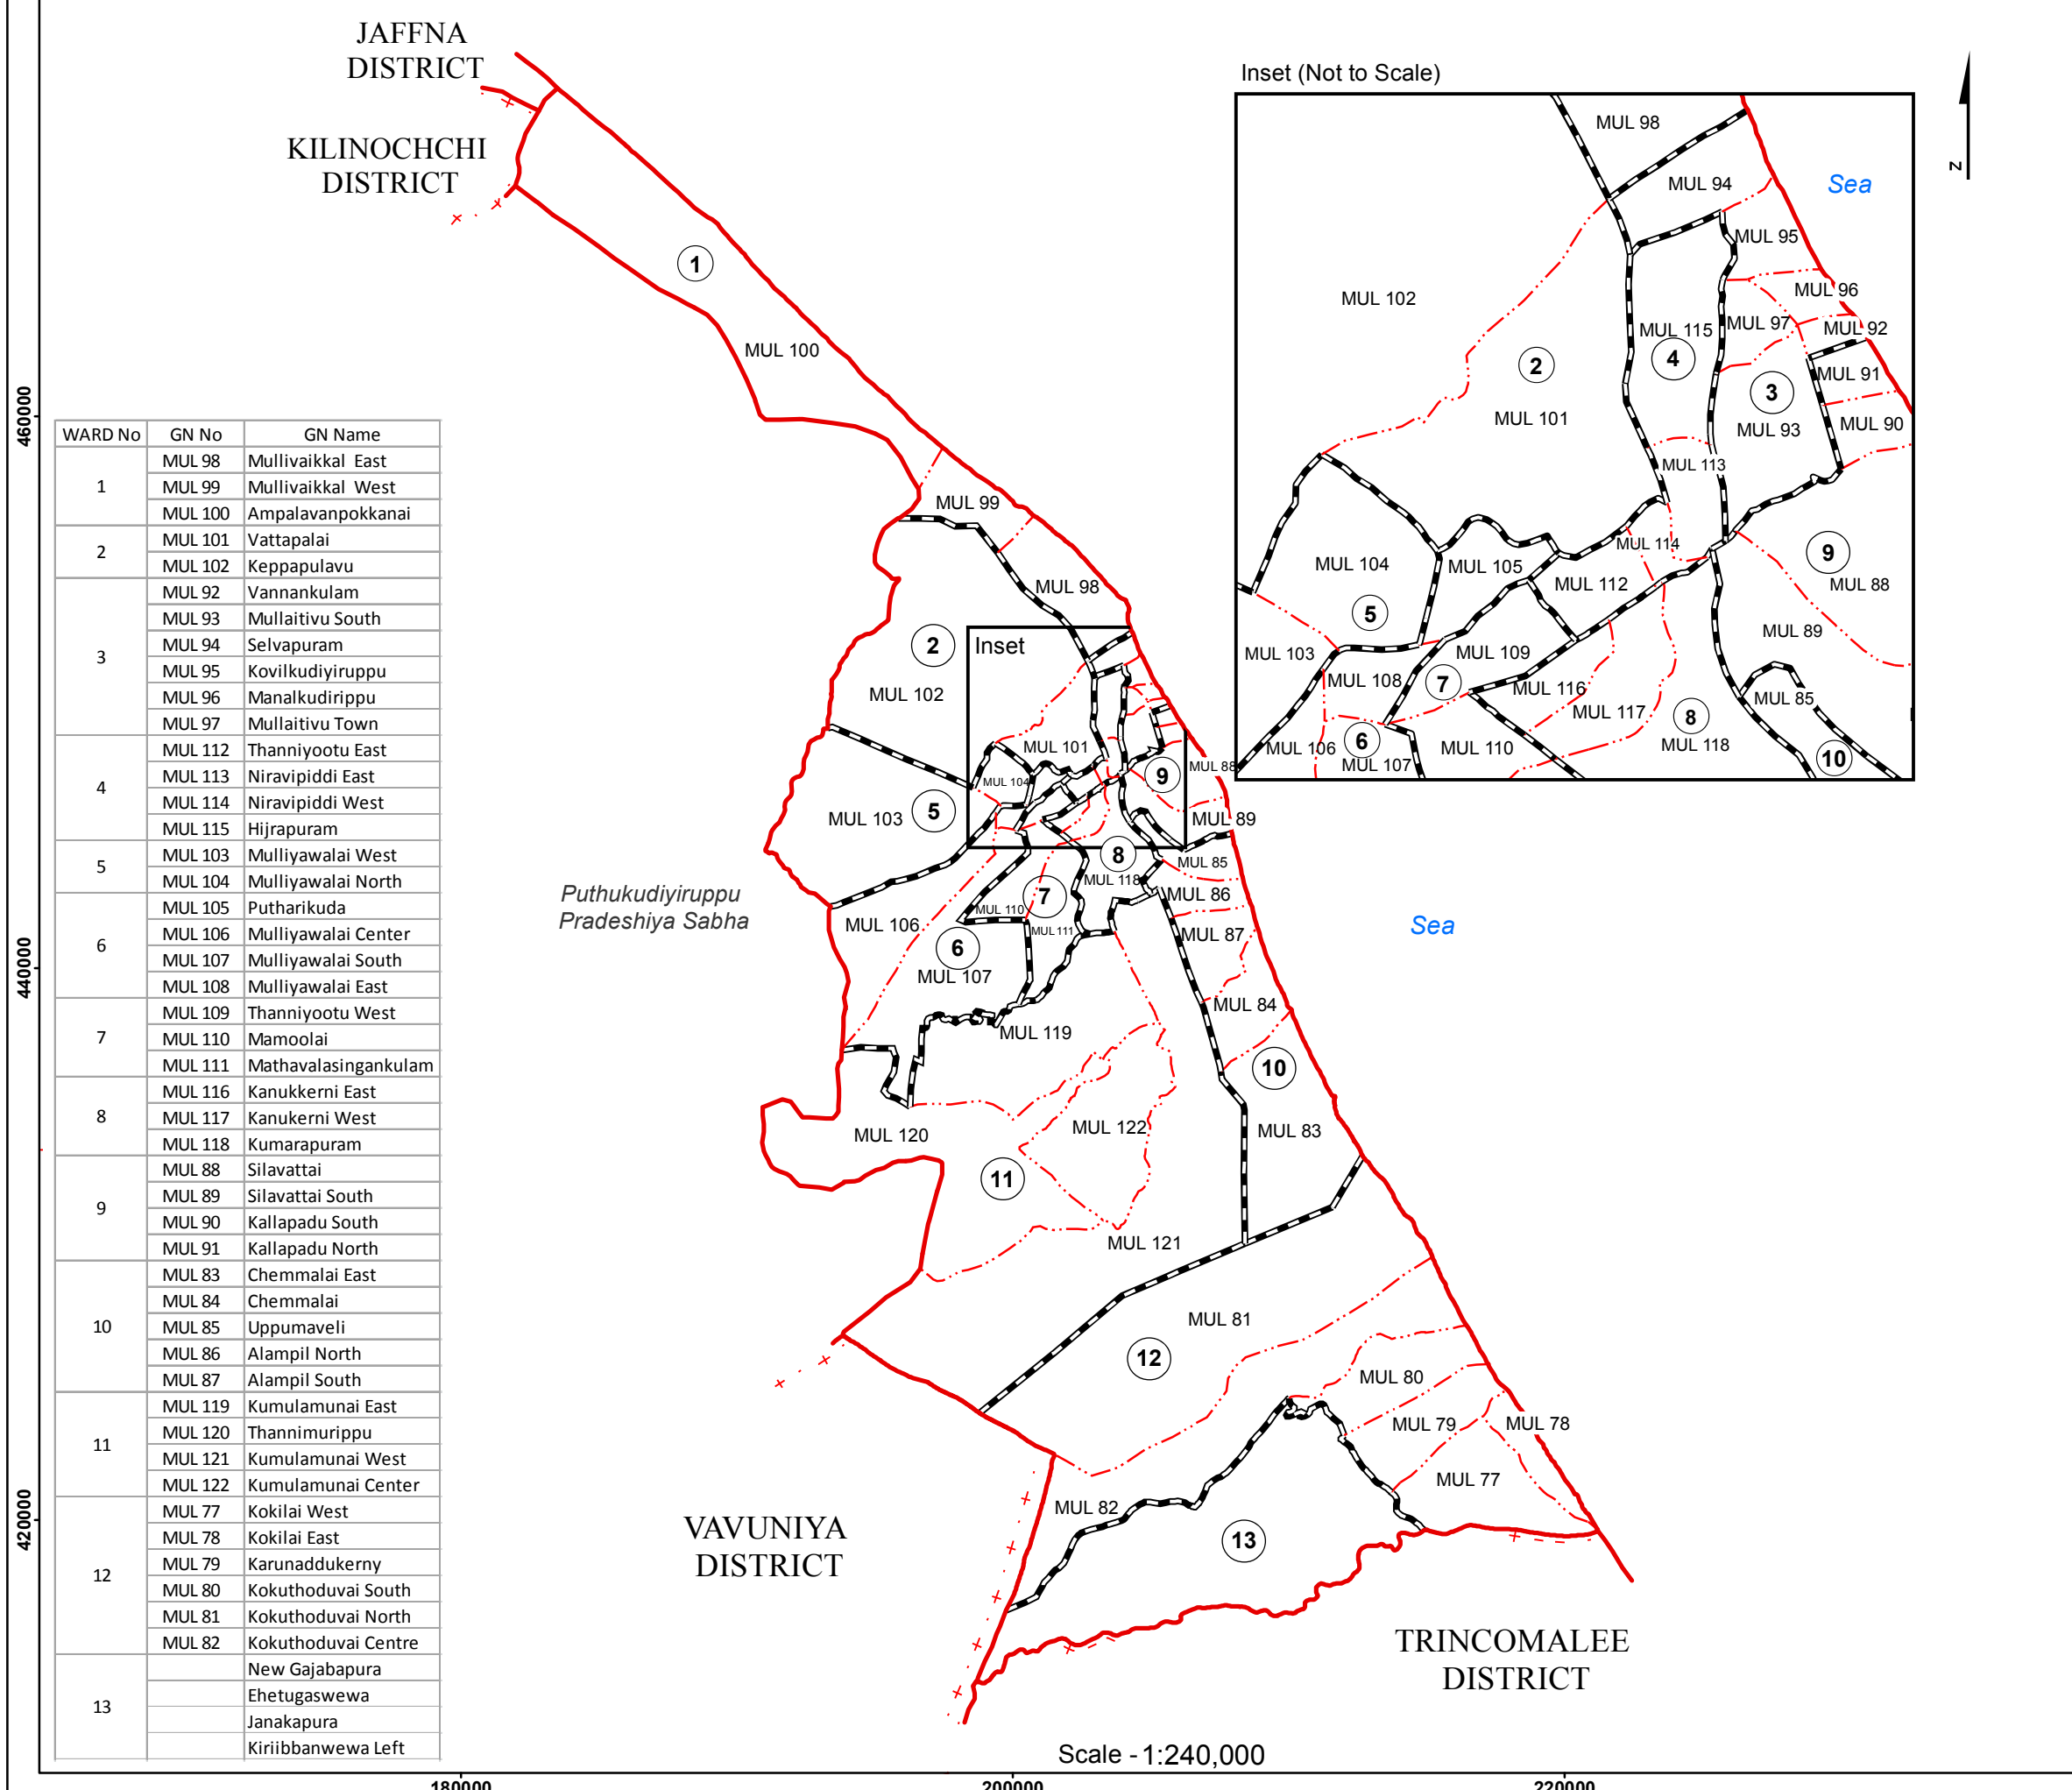

Ward Map of Maritimepattu Pradeshiya Sabha - Mullaitivu District

Ref. No : NDC /14 / 04

WARD No	GN No	GN Name
1	MUL 98	Mullivaikkal East
	MUL 99	Mullivaikkal West
	MUL 100	Ampalavanpokkanai
2	MUL 101	Vattapalai
	MUL 102	Keppapulavu
3	MUL 92	Vannankulam
	MUL 93	Mullaitivu South
	MUL 94	Selvapuram
	MUL 95	Kovilkudiyiruppu
	MUL 96	Manalkudirippu
	MUL 97	Mullaitivu Town
4	MUL 112	Thanniyootu East
	MUL 113	Niravipiddi East
	MUL 114	Niravipiddi West
	MUL 115	Hijrapuram
	MUL 116	Kanukkerni East
5	MUL 103	Mulliyawalai West
	MUL 104	Mulliyawalai North
	MUL 105	Putharikuda
6	MUL 106	Mulliyawalai Center
	MUL 107	Mulliyawalai South
	MUL 108	Mulliyawalai East
7	MUL 109	Thanniyootu West
	MUL 110	Mamoolai
	MUL 111	Mathavalasingankulam
8	MUL 116	Kanukkerni East
	MUL 117	Kanukkerni West
	MUL 118	Kumarapuram
9	MUL 88	Silavattai
	MUL 89	Silavattai South
	MUL 90	Kallapadu South
10	MUL 91	Kallapadu North
	MUL 83	Chemmalai East
	MUL 84	Chemmalai
11	MUL 85	Uppumaveli
	MUL 86	Alampil North
	MUL 87	Alampil South
12	MUL 119	Kumulamunai East
	MUL 120	Thannimurippu
	MUL 121	Kumulamunai West
13	MUL 122	Kumulamunai Center
	MUL 77	Kokilai West
	MUL 78	Kokilai East
13	MUL 79	Karunaddukerny
	MUL 80	Kokuthoduvai South
	MUL 81	Kokuthoduvai North
	MUL 82	Kokuthoduvai Centre
13		New Gajabapura
		Ehetugaswewa
		Janakapura
		Kiriibbanwewa Left

Maritimepattu Pradeshiya Sabha	
Ward No	Ward Name
1	Karikkaddumoolai North
2	Vattapalai
3	Mullai Town
4	Hijrapuram
5	Mulliyawalai West
6	Mulliyawalai East
7	Thanniyootu
8	Kanukkerni
9	Mullaiyoor
10	Karikkaddumolai East
11	Kumulamunai
12	Karikkaddumolai South
13	Welioya East

Legend

- + - - - + Province Boundary
- · · · · District Boundary
- · - · - DS Boundary
- · - · - GN Boundary
- · — · — Polling Division Boundary
- — — PS Boundary
- — — MC / UC Boundary
- — — Ward Boundary
- ▨ ▨ ▨ Multi Member Ward