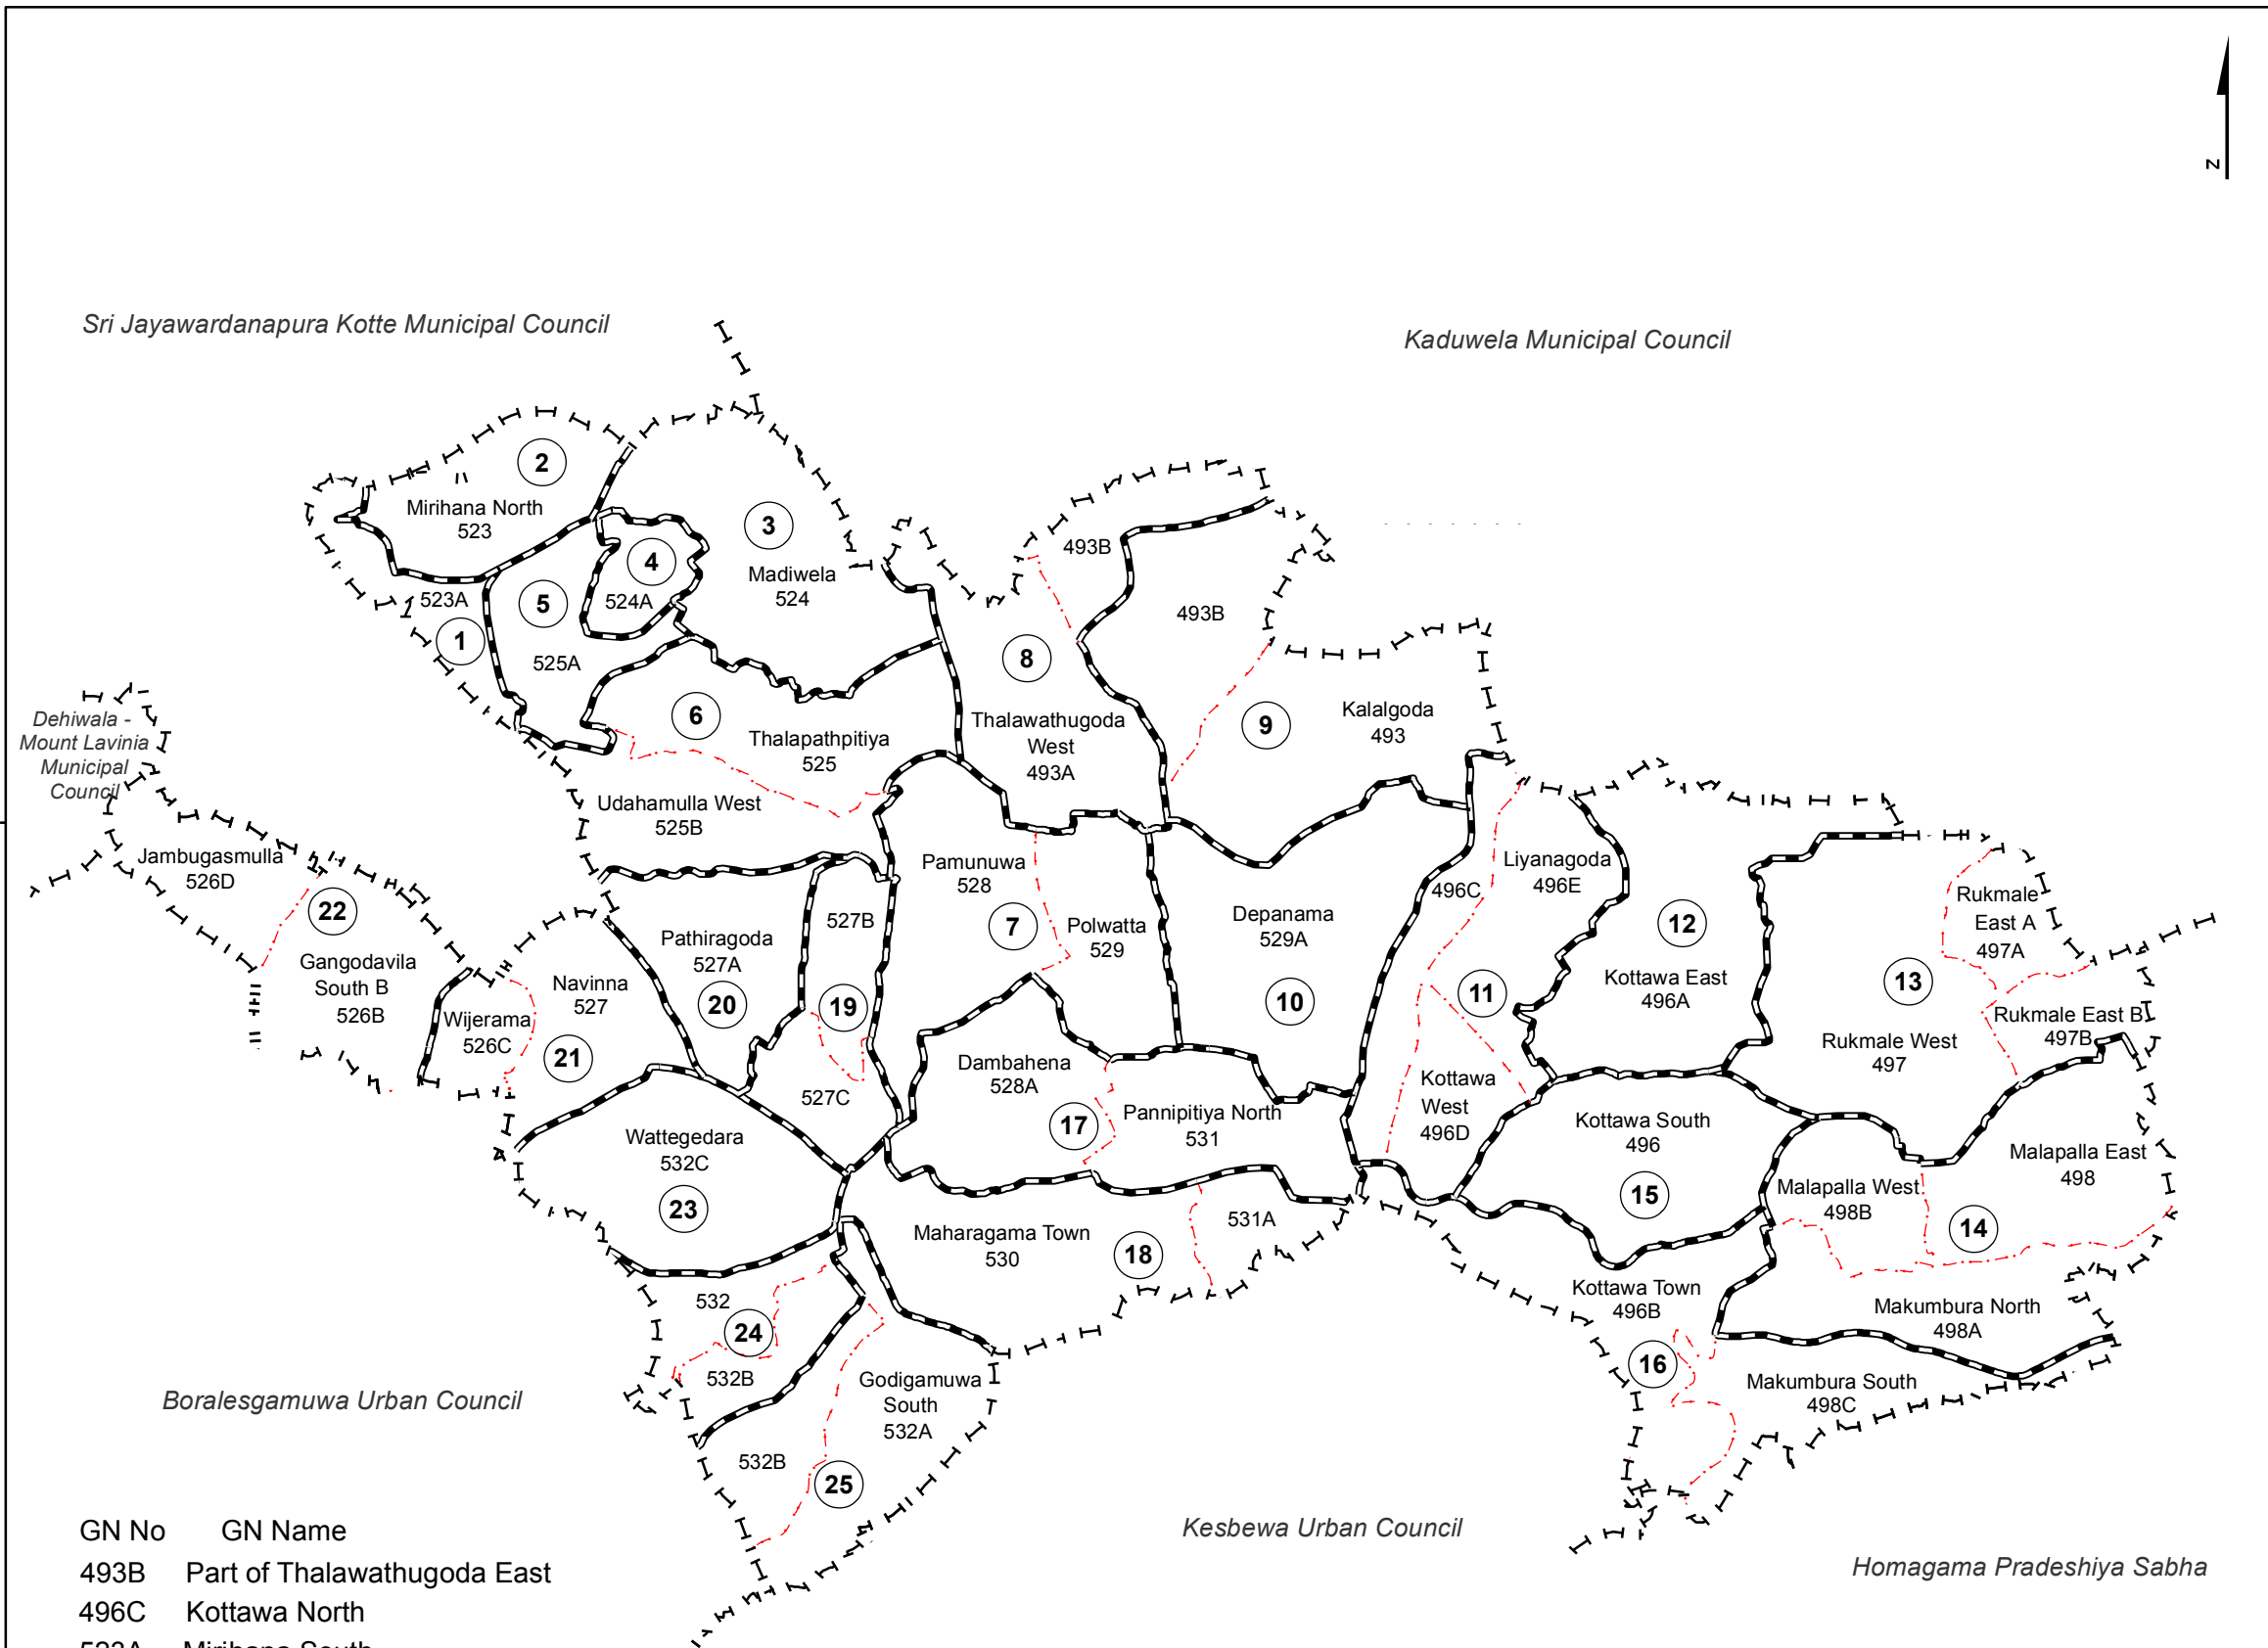

Ward Map of Maharagama Urban Council - Colombo District

Ref. No : NDC / 01 / 08

GN No	GN Name
493B	Part of Thalawathugoda East
496C	Kottawa North
523A	Mirihana South
524A	Pragathipura
525A	Udahamulla East
527B	Maharagama East
527C	Maharagama West
531A	Pannipitiya South
532	Godigamuwa North
532B	Part of Godigamuwa South B

Maharagama Urban Council	
WARD No	WARD Name
1	Mirihana South
2	Mirihana North
3	Madiwela
4	Pragathipura
5	Udahamulla
6	Thalapathpitiya
7	Pamunuwa
8	Thalawathugoda
9	Kalalgoda
10	Depanama
11	Kottawa West
12	Kottawa East
13	Rukmale
14	Makumbura
15	Kottawa South
16	Kottawa Town
17	Pannipitiya
18	Maharagama South
19	Maharagama North
20	Pathiragoda
21	Navinna
22	Gangodavila
23	Wattegedara
24	Godigamuwa North
25	Godigamuwa South

Legend	
	Province Boundary
	District Boundary
	DS Boundary
	GN Boundary
	Polling Division Boundary
	PS Boundary
	MC / UC Boundary
	Ward Boundary
	Multi Member Ward

Prepared by Survey Department of Sri Lanka

Data Source:
 National Delimitation Committee for Local Authorities - 2013
 Ministry of Local Government and Provincial Councils

Scale - 1:40,000