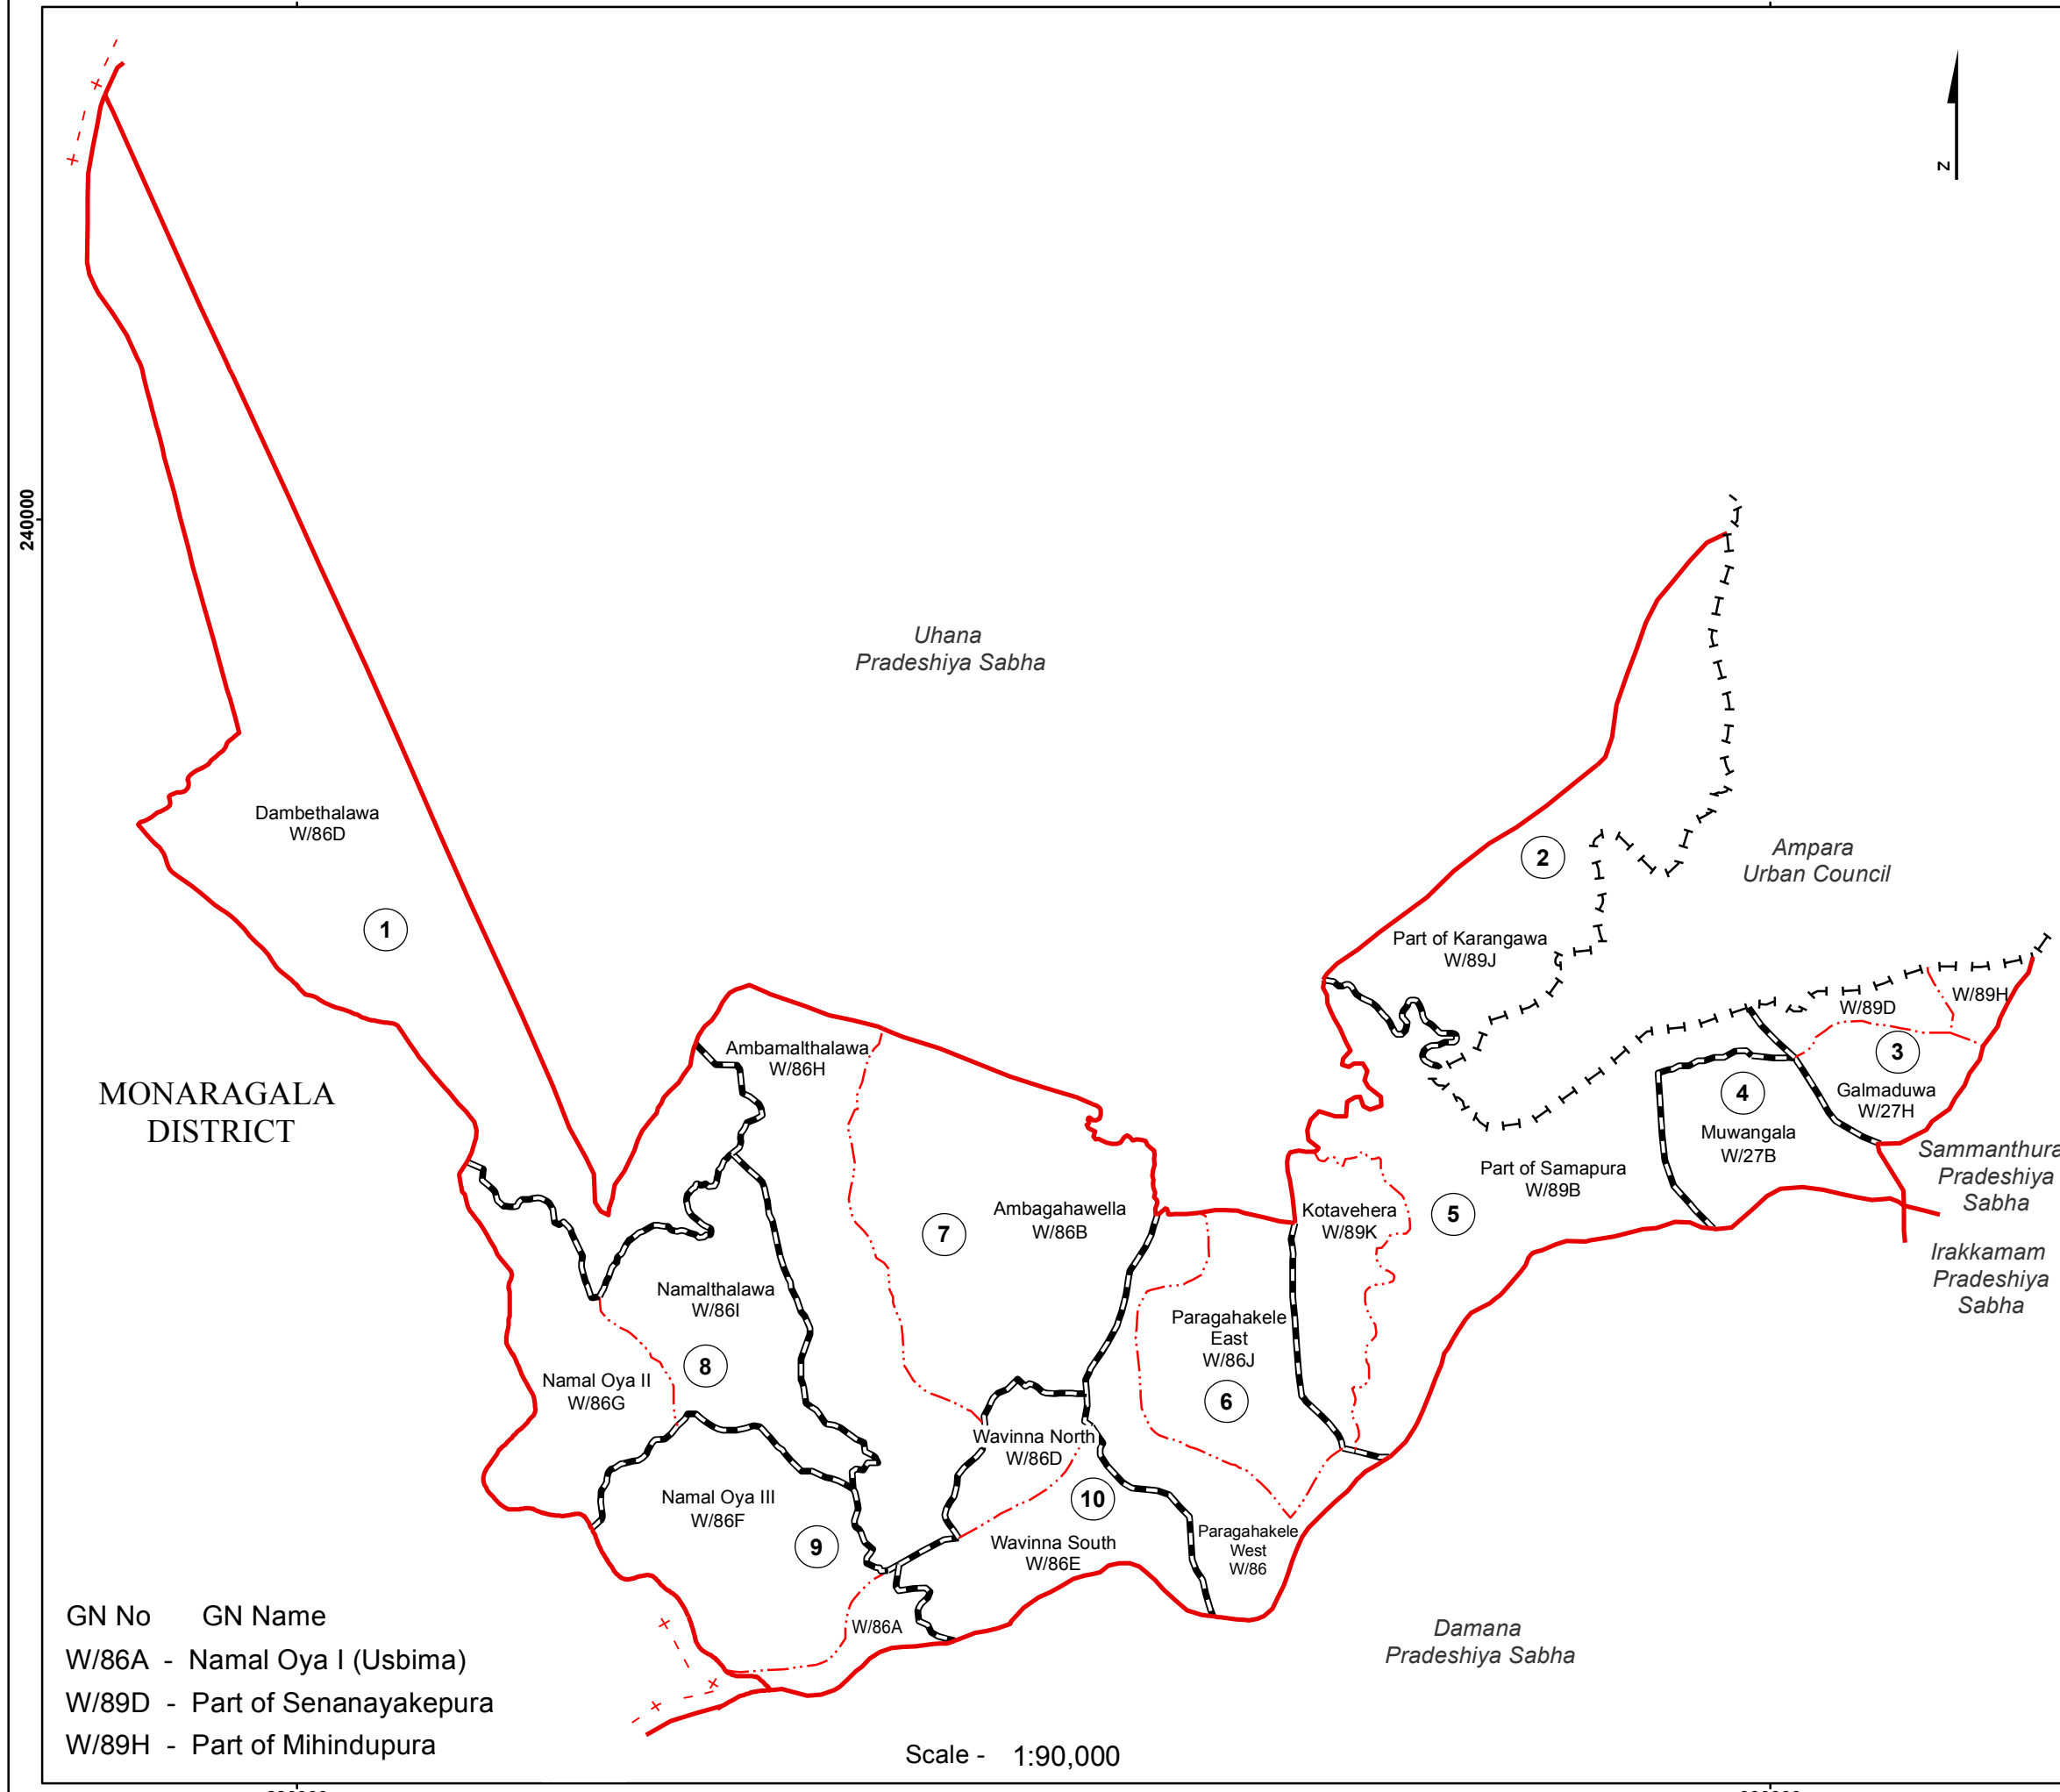

Ward Map of Namaloya Pradeshiya Sabha - Ampara District

Ref. No : NDC / 16 / 08

Namaloya Pradeshiya Sabha

Namaloya Pradeshiya Sabha

WARD No	WARD Name
1	Dambethalawa
2	Karangawa
3	Galmaduwa
4	Muwangala
5	Kotavehera
6	Paragahakele
7	Ambagahawella
8	Namaloya
9	Polwaga Colony
10	Wavinna

Scale - 1:90,000

Legend

- + - - - + Province Boundary
- . - . - . District Boundary
- . - . - . DS Boundary
- . - . - . GN Boundary
- - - - - Polling Division Boundary
- - - - - PS Boundary
- - - - - MC / UC Boundary
- - - - - Ward Boundary
- Multi Member Ward

Prepared by Survey Department of Sri Lanka

Data Source:
 National Delimitation Committee for Local Authorities - 2013
 Ministry of Local Government and Provincial Councils