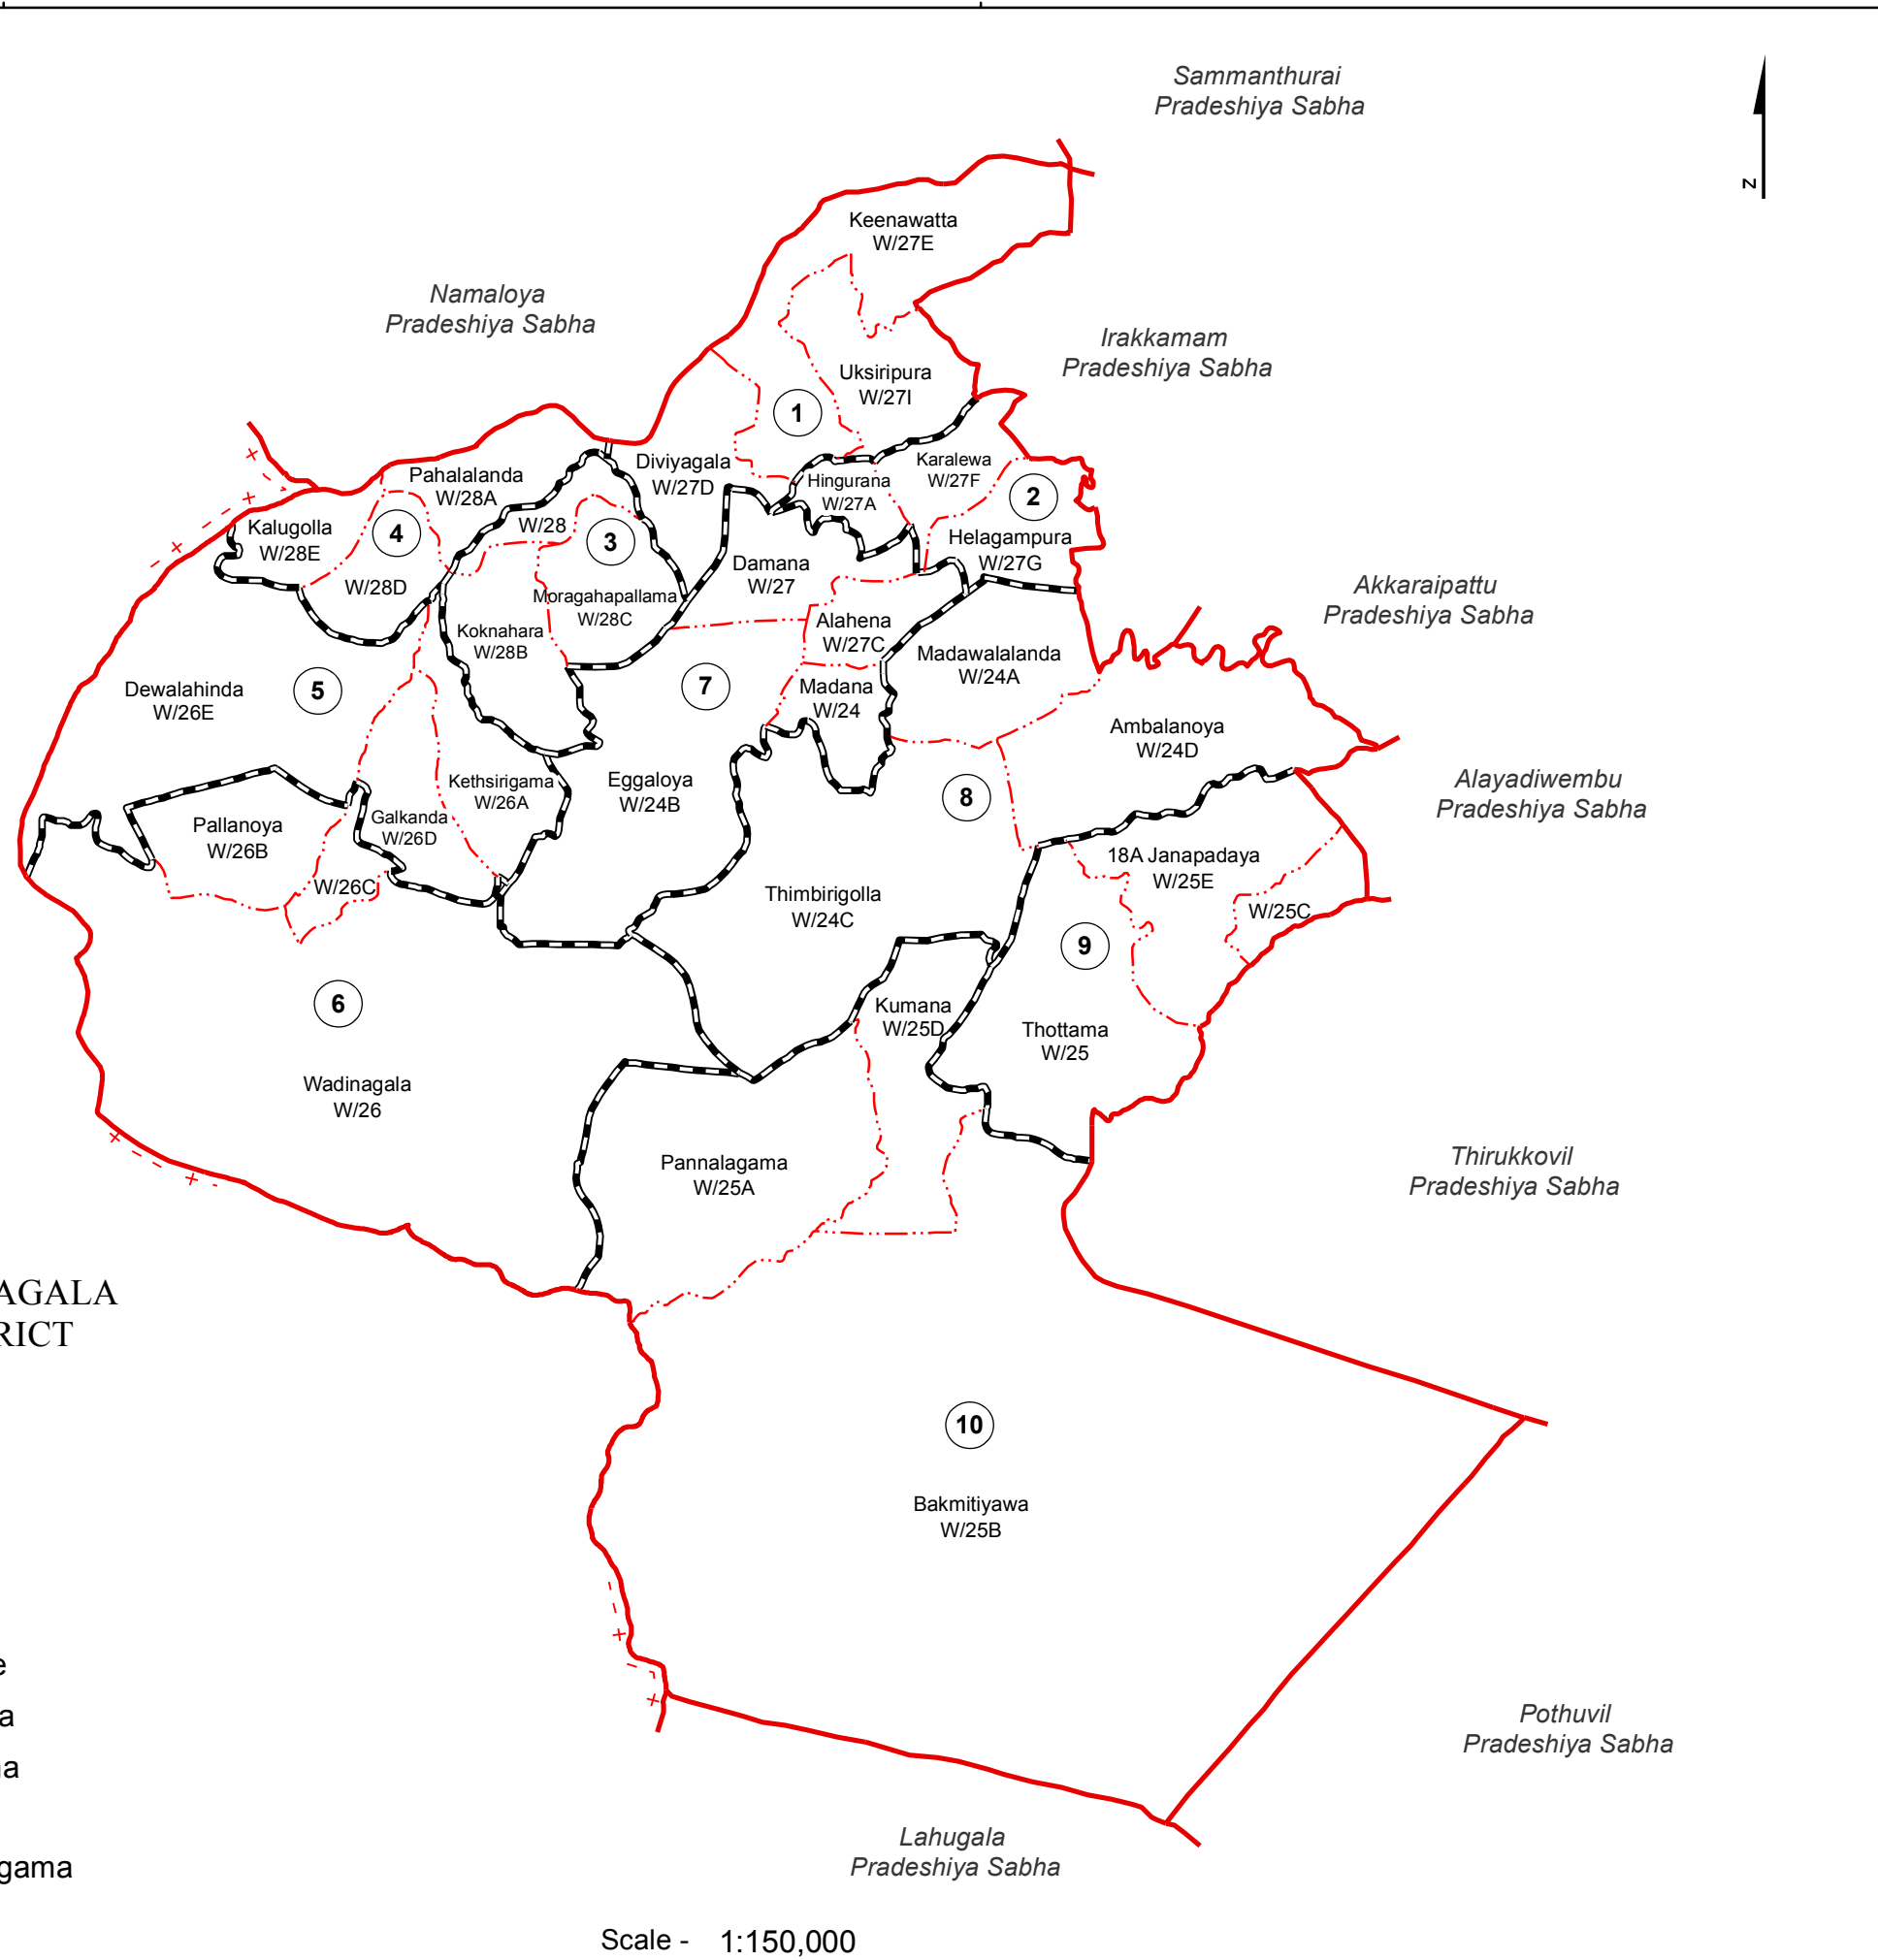

Ward Map of Damana Pradeshiya Sabha - Ampara District

Ref. No : NDC / 16 / 05

Damana Pradeshiya Sabha

WARD No	WARD Name
1	Uksiripura
2	Hingurana
3	Padagoda
4	Pahalalanda
5	Kethsirigama
6	Wadinagala
7	Damana
8	Madawalalanda
9	Thottama
10	Pannalagama

Legend

- + - - - + Province Boundary
- . - . - District Boundary
- . - . - DS Boundary
- . - . - GN Boundary
- - - - - Polling Division Boundary
- PS Boundary
- — — — MC / UC Boundary
- — — — Ward Boundary
- ▨ Multi Member Ward

Prepared by Survey Department of Sri Lanka
 Data Source: National Delimitation Committee for Local Authorities - 2013
 Ministry of Local Government and Provincial Councils

GN No	GN Name
W/25C	- Veheragala
W/26C	- Kivulegama
W/28	- Padagoda
W/28D	- Hindakalugama

Scale - 1:150,000

MONARAGALA DISTRICT

220000

200000

280000

300000