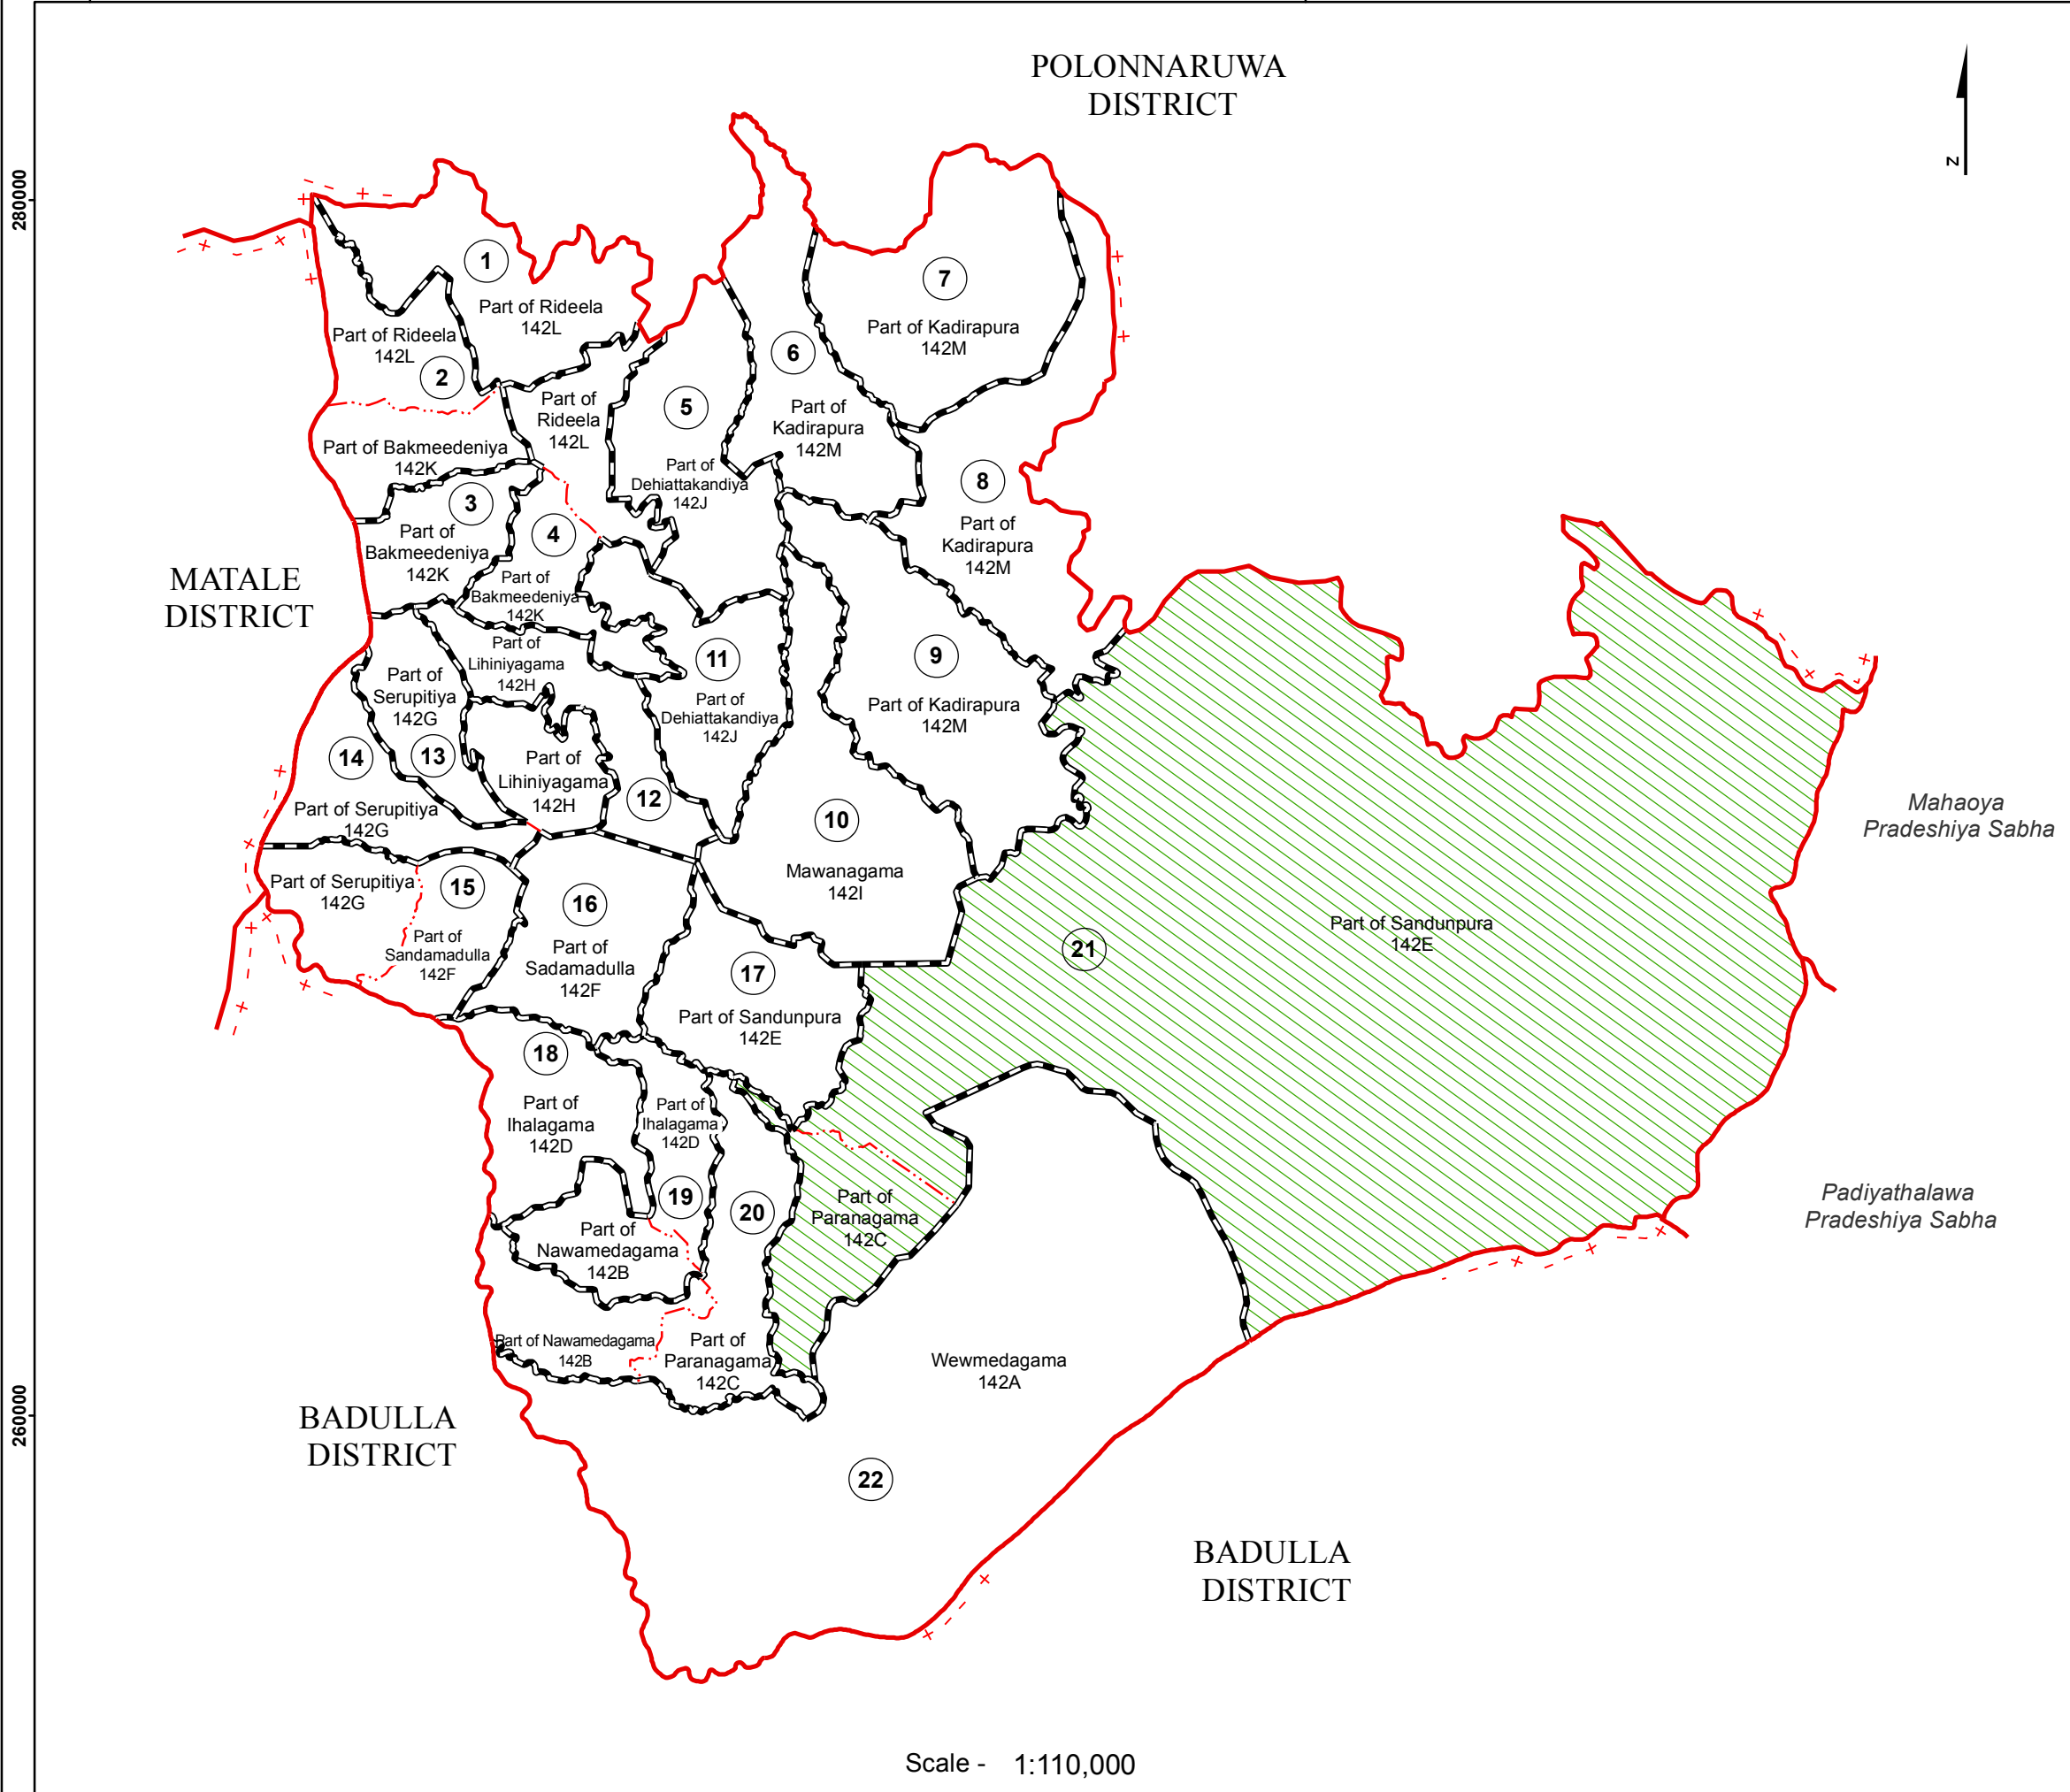

Ward Map of Dehiattakandiya Pradeshiya Sabha - Ampara District

Ref. No : NDC / 16 / 04

Dehiattakandiya Pradeshiya Sabha

WARD No	WARD Name
1	Rathmalkandura
2	Namalgama
3	Ranhelgama
4	Bakmeedeniya
5	Dehiattakandiya
6	Kadirapura
7	Mawanawela
8	Kudagala
9	Suriyapokuna
10	Mawanagama
11	Nagaswewa
12	Wijayapura
13	Salpitigama
14	Lihiniyagama
15	Sandamadulla
16	Uththalapura
17	Sandunpura
18	Kudagama
19	Nawamedagama
20	Wewgama
21	Henanigala
22	Wewmedagama

Legend

- Province Boundary
- District Boundary
- DS Boundary
- GN Boundary
- Polling Division Boundary
- PS Boundary
- MC / UC Boundary
- Ward Boundary
- Multi Member Ward

Prepared by Survey Department of Sri Lanka

Data Source:
National Delimitation Committee for Local Authorities - 2013
Ministry of Local Government and Provincial Councils

Scale - 1:110,000

280000

260000

220000

240000