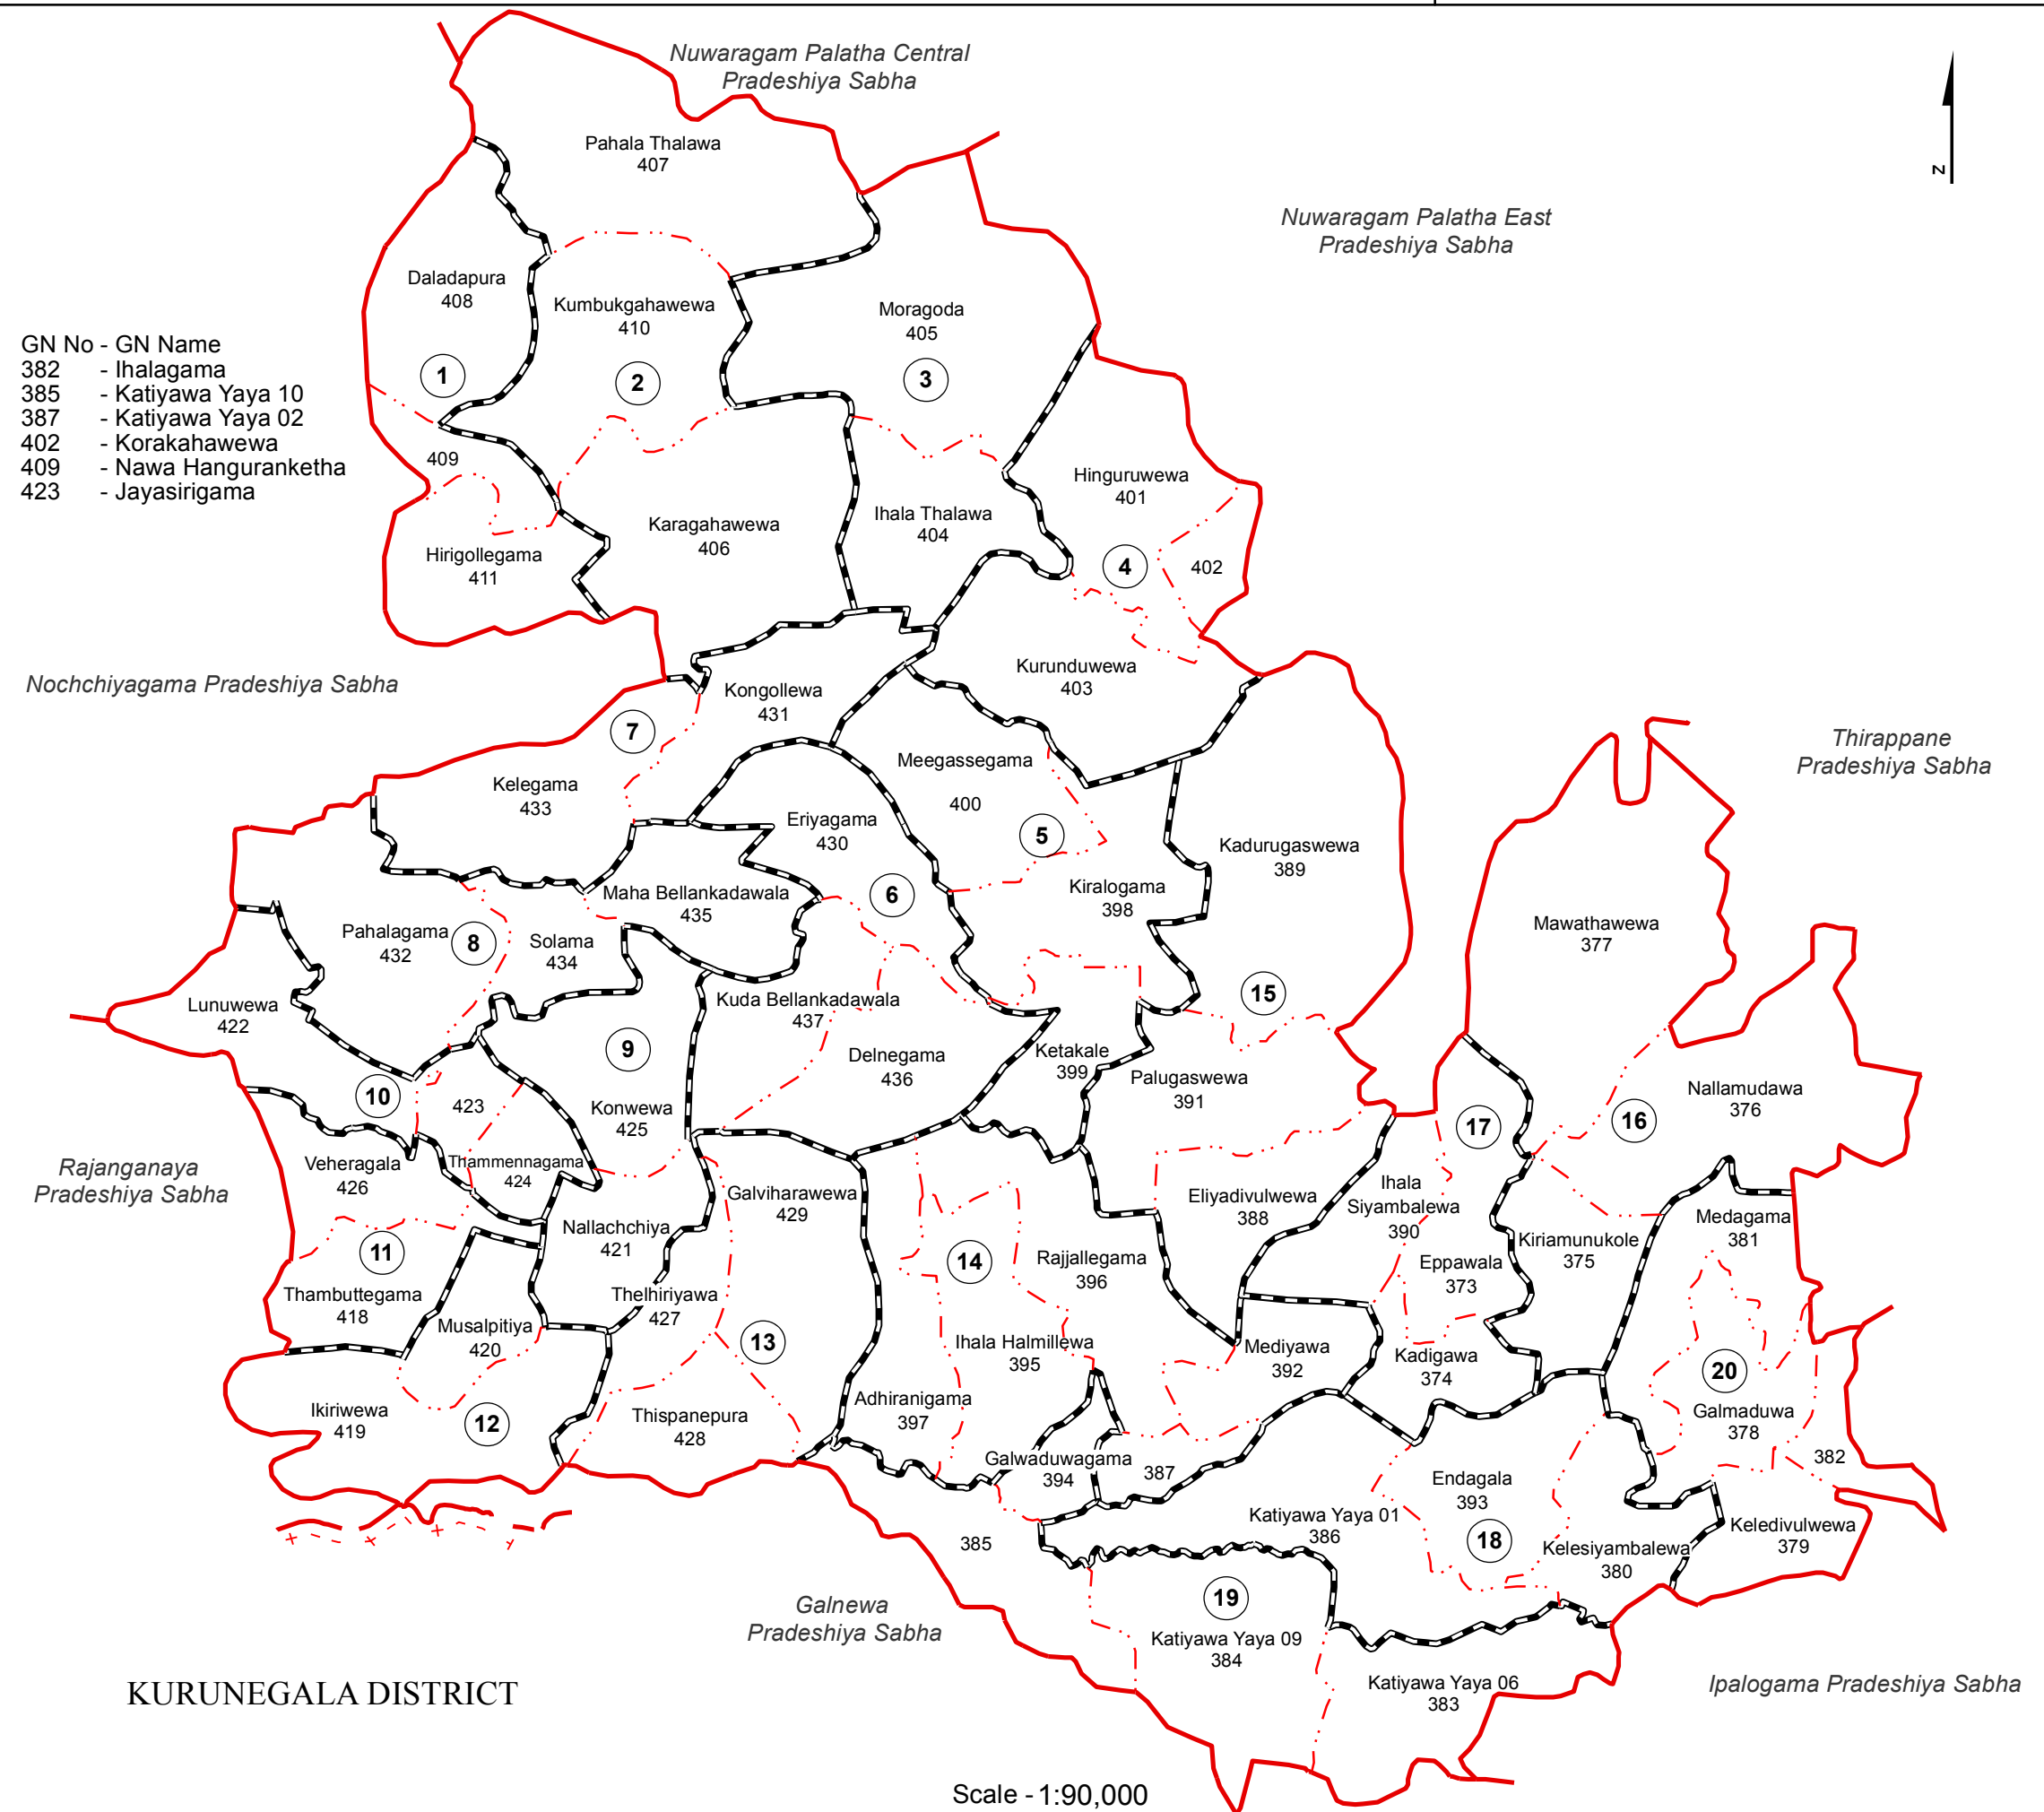

Ward Map of Thalawa Pradeshiya Sabha - Anuradhapura District

Ref. No : NDC / 20 / 09

Thalawa Pradeshiya Sabha

- GN No - GN Name
 382 - Ihalagama
 385 - Katiyawa Yaya 10
 387 - Katiyawa Yaya 02
 402 - Korakahawewa
 409 - Nawa Hanguranketha
 423 - Jayasirigama

Thalawa Pradeshiya Sabha	
Ward No	Ward Name
1	Hirigollegama
2	Pahala Thalawa
3	Thalawa
4	Kurunduwewa
5	Kiralogama
6	Eriyagama
7	Kongollewa
8	Maha Bellankadawala
9	Nallachchiya
10	Thammennawa
11	Thambuttegama
12	Ikiriwewa
13	Thelhiriyawa
14	Ihala Halmillewa
15	Palugaswewa
16	Mawathawewa
17	Eppawala
18	Endagala
19	Katiyawa
20	Keledivulwewa

Legend

- + - - - + Province Boundary
- · · · · District Boundary
- · - · - DS Boundary
- · - · - GN Boundary
- · · · · Polling Division Boundary
- — — PS Boundary
- — — MC / UC Boundary
- — — Ward Boundary
- ▨ ▨ ▨ Multi Member Ward

Prepared by Survey Department of Sri Lanka

Data Source:
 National Delimitation Committee for Local Authorities - 2013 / 2016
 Ministry of Local Government and Provincial Councils

KURUNEGALA DISTRICT

Scale - 1:90,000